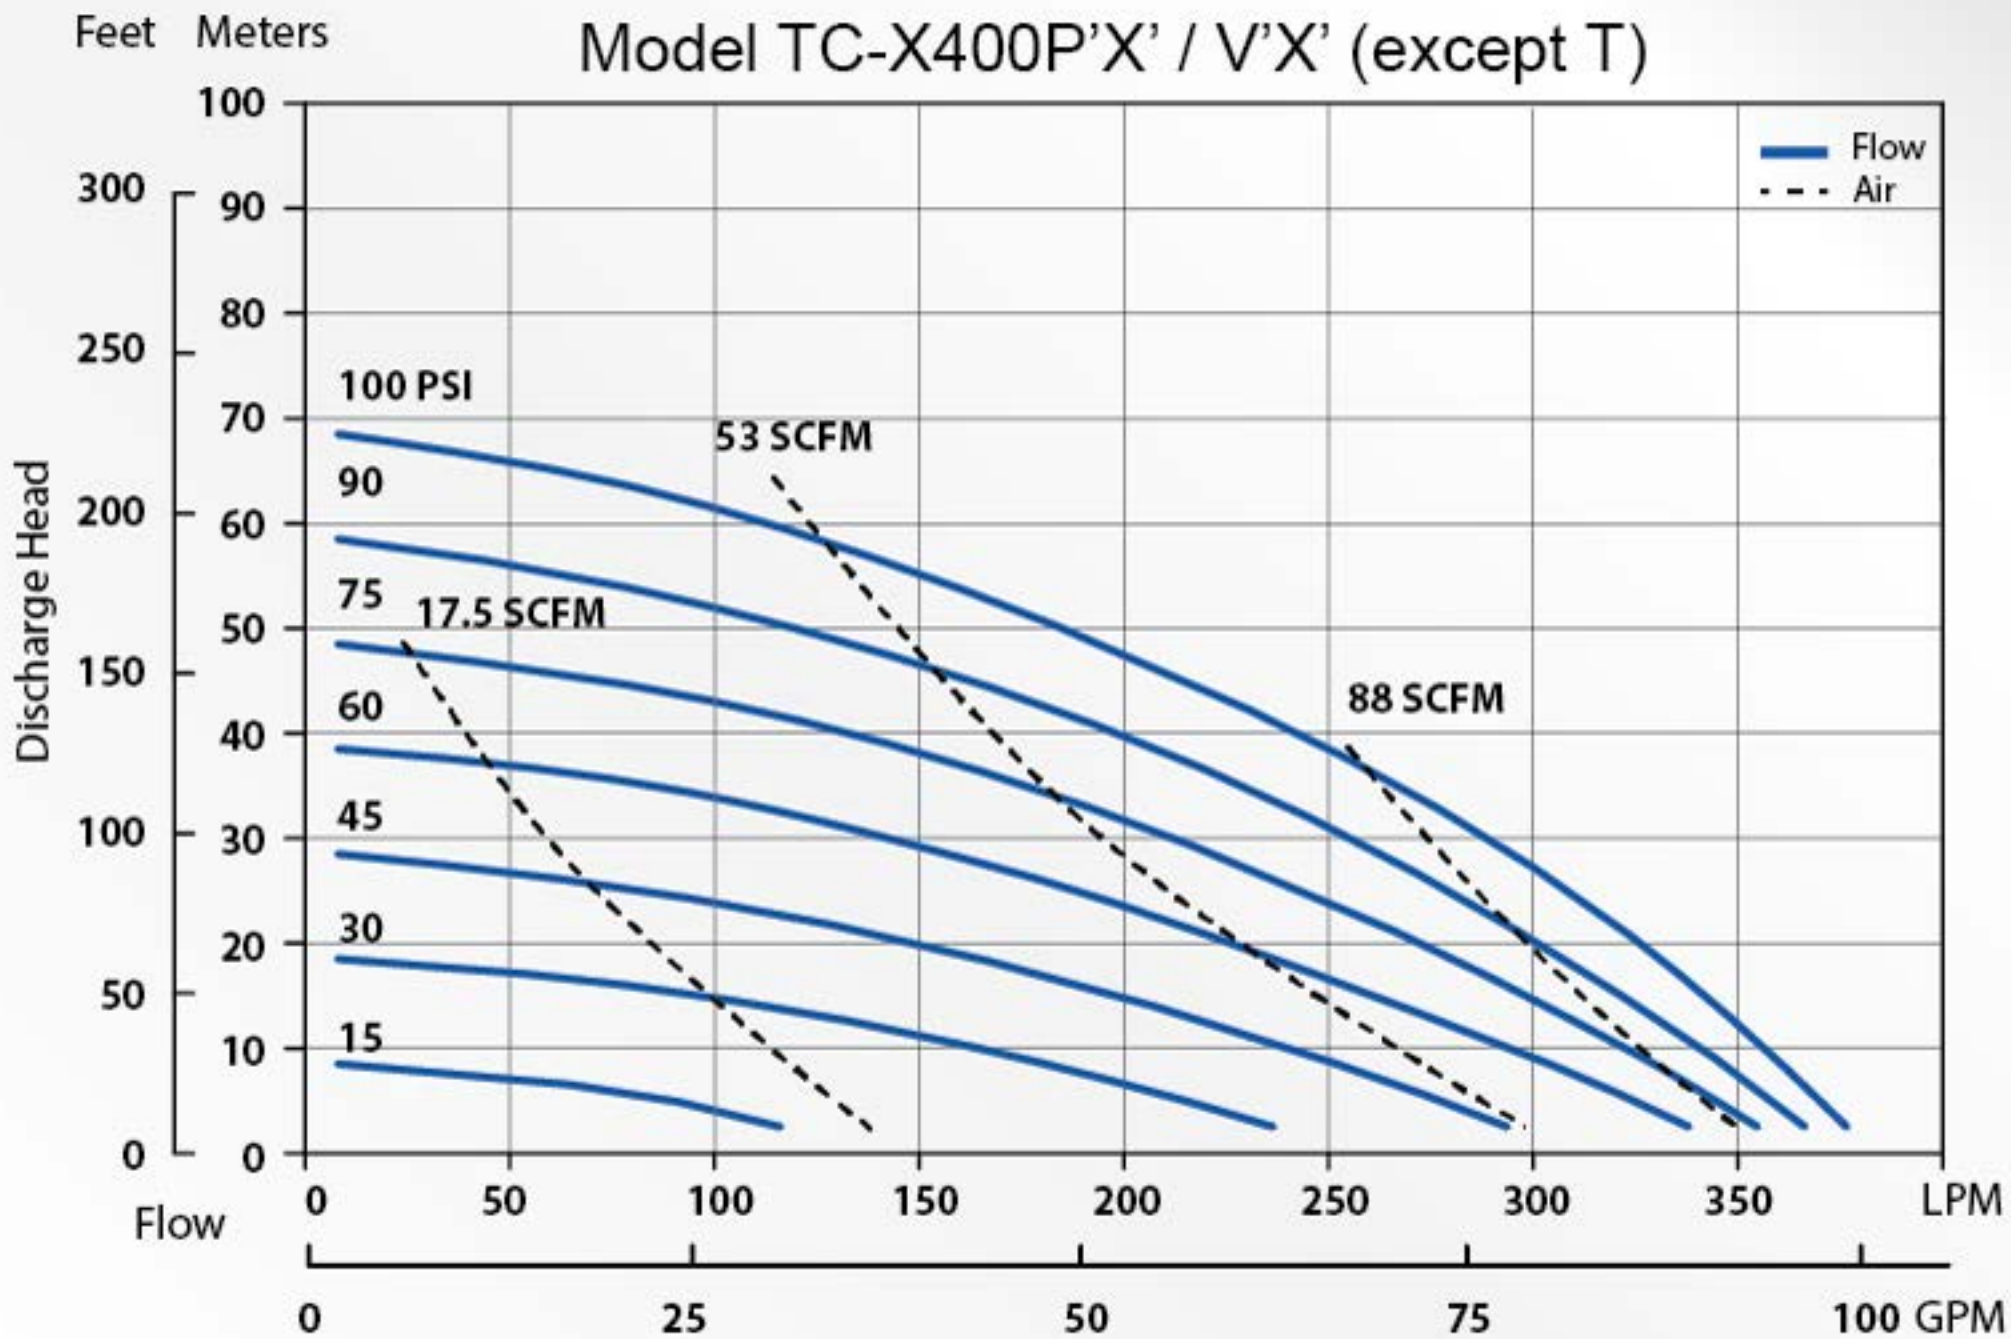

Feet Meters

Model TC-X400PT / VT

Model TC-X400P'X' / V'X' (except T)

MODEL: TC-X 400TTD