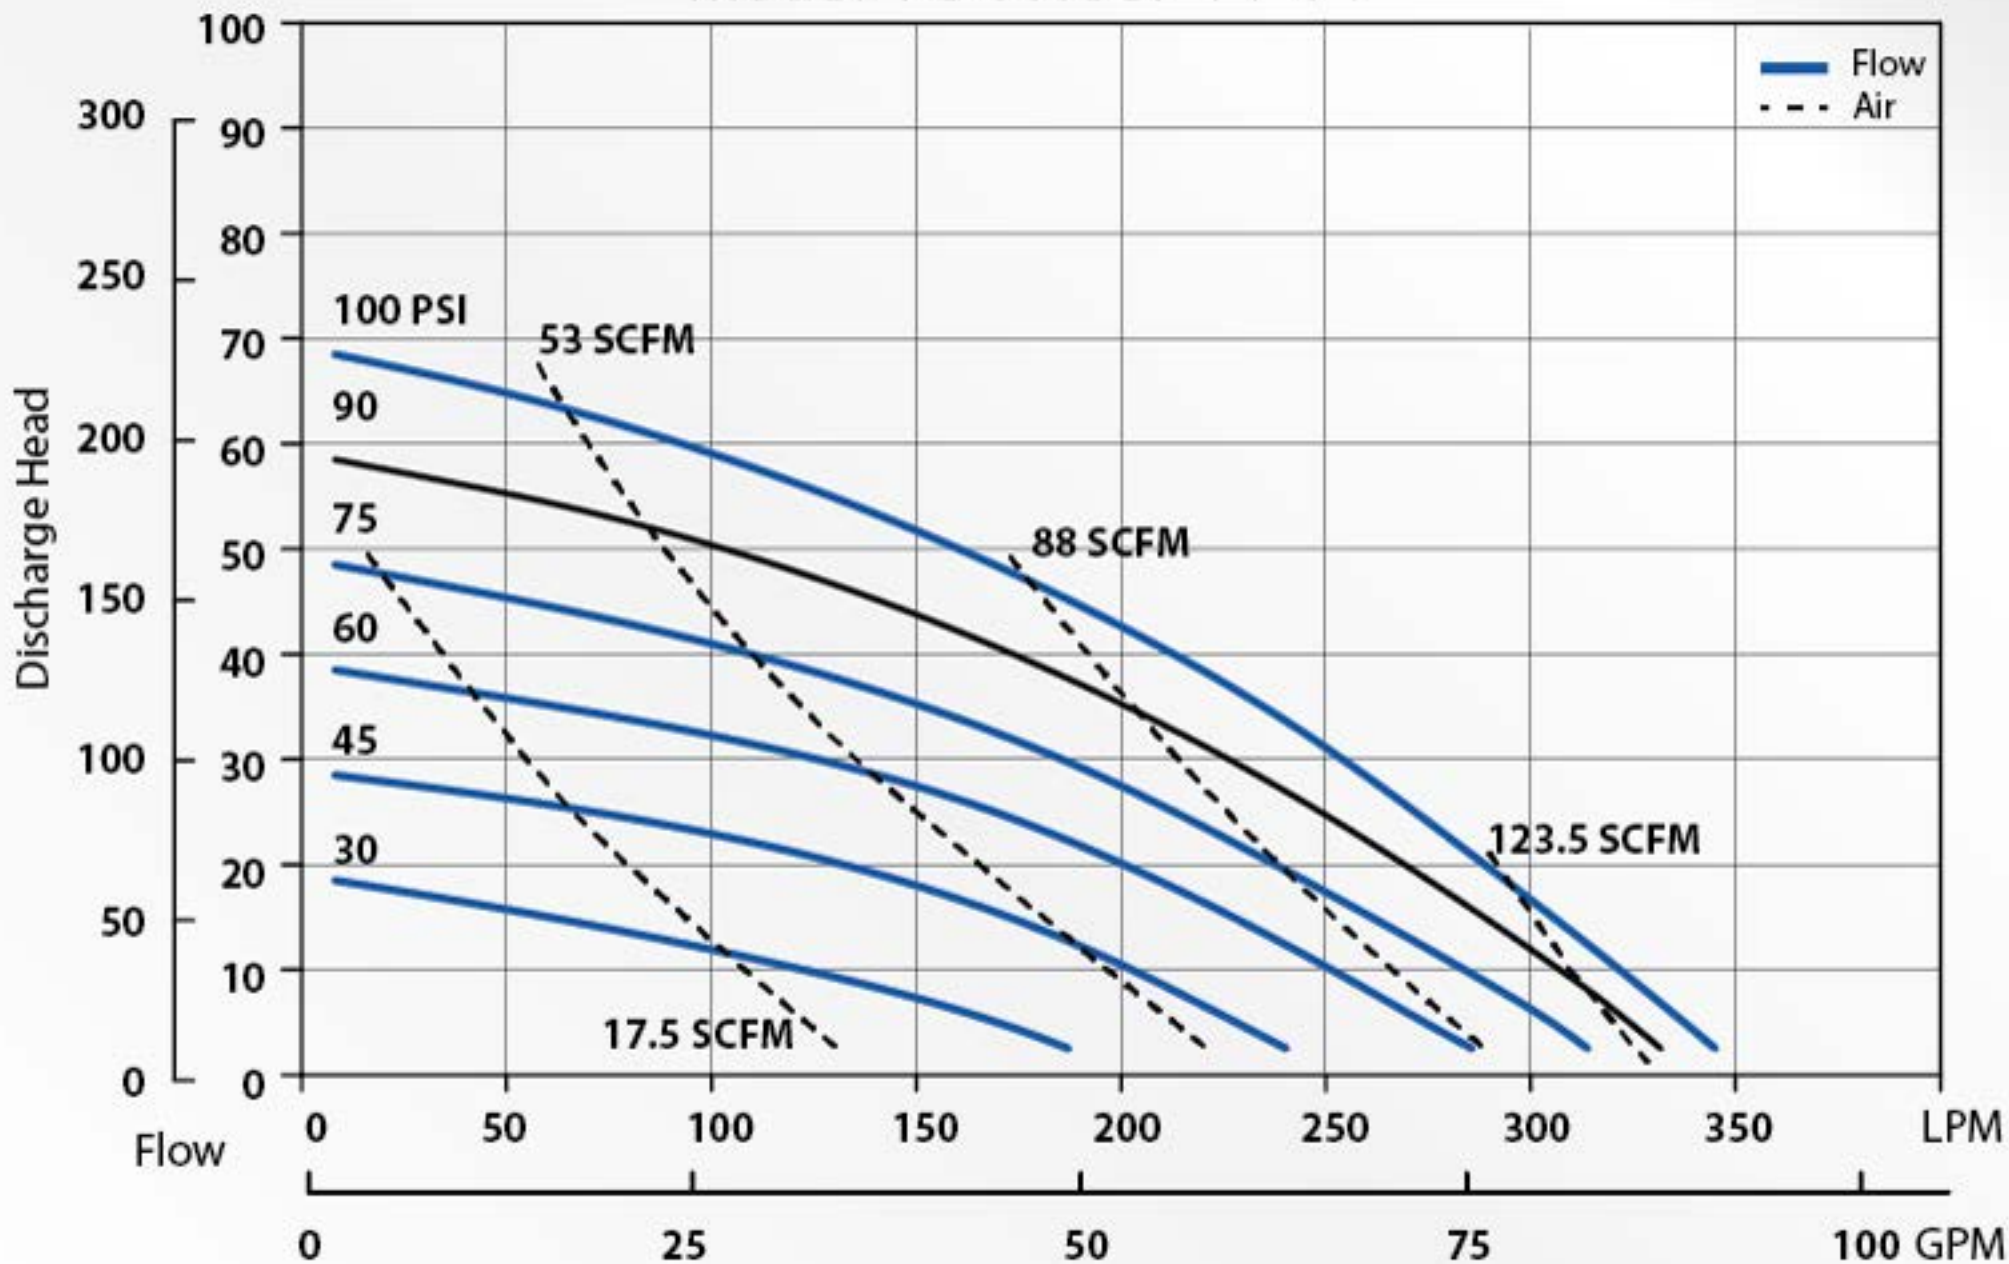

Feet Meters

Model TC-X400PT / VT

Model TC-X400P'X' / V'X' (except T)

MODEL: TC-X 400TTD