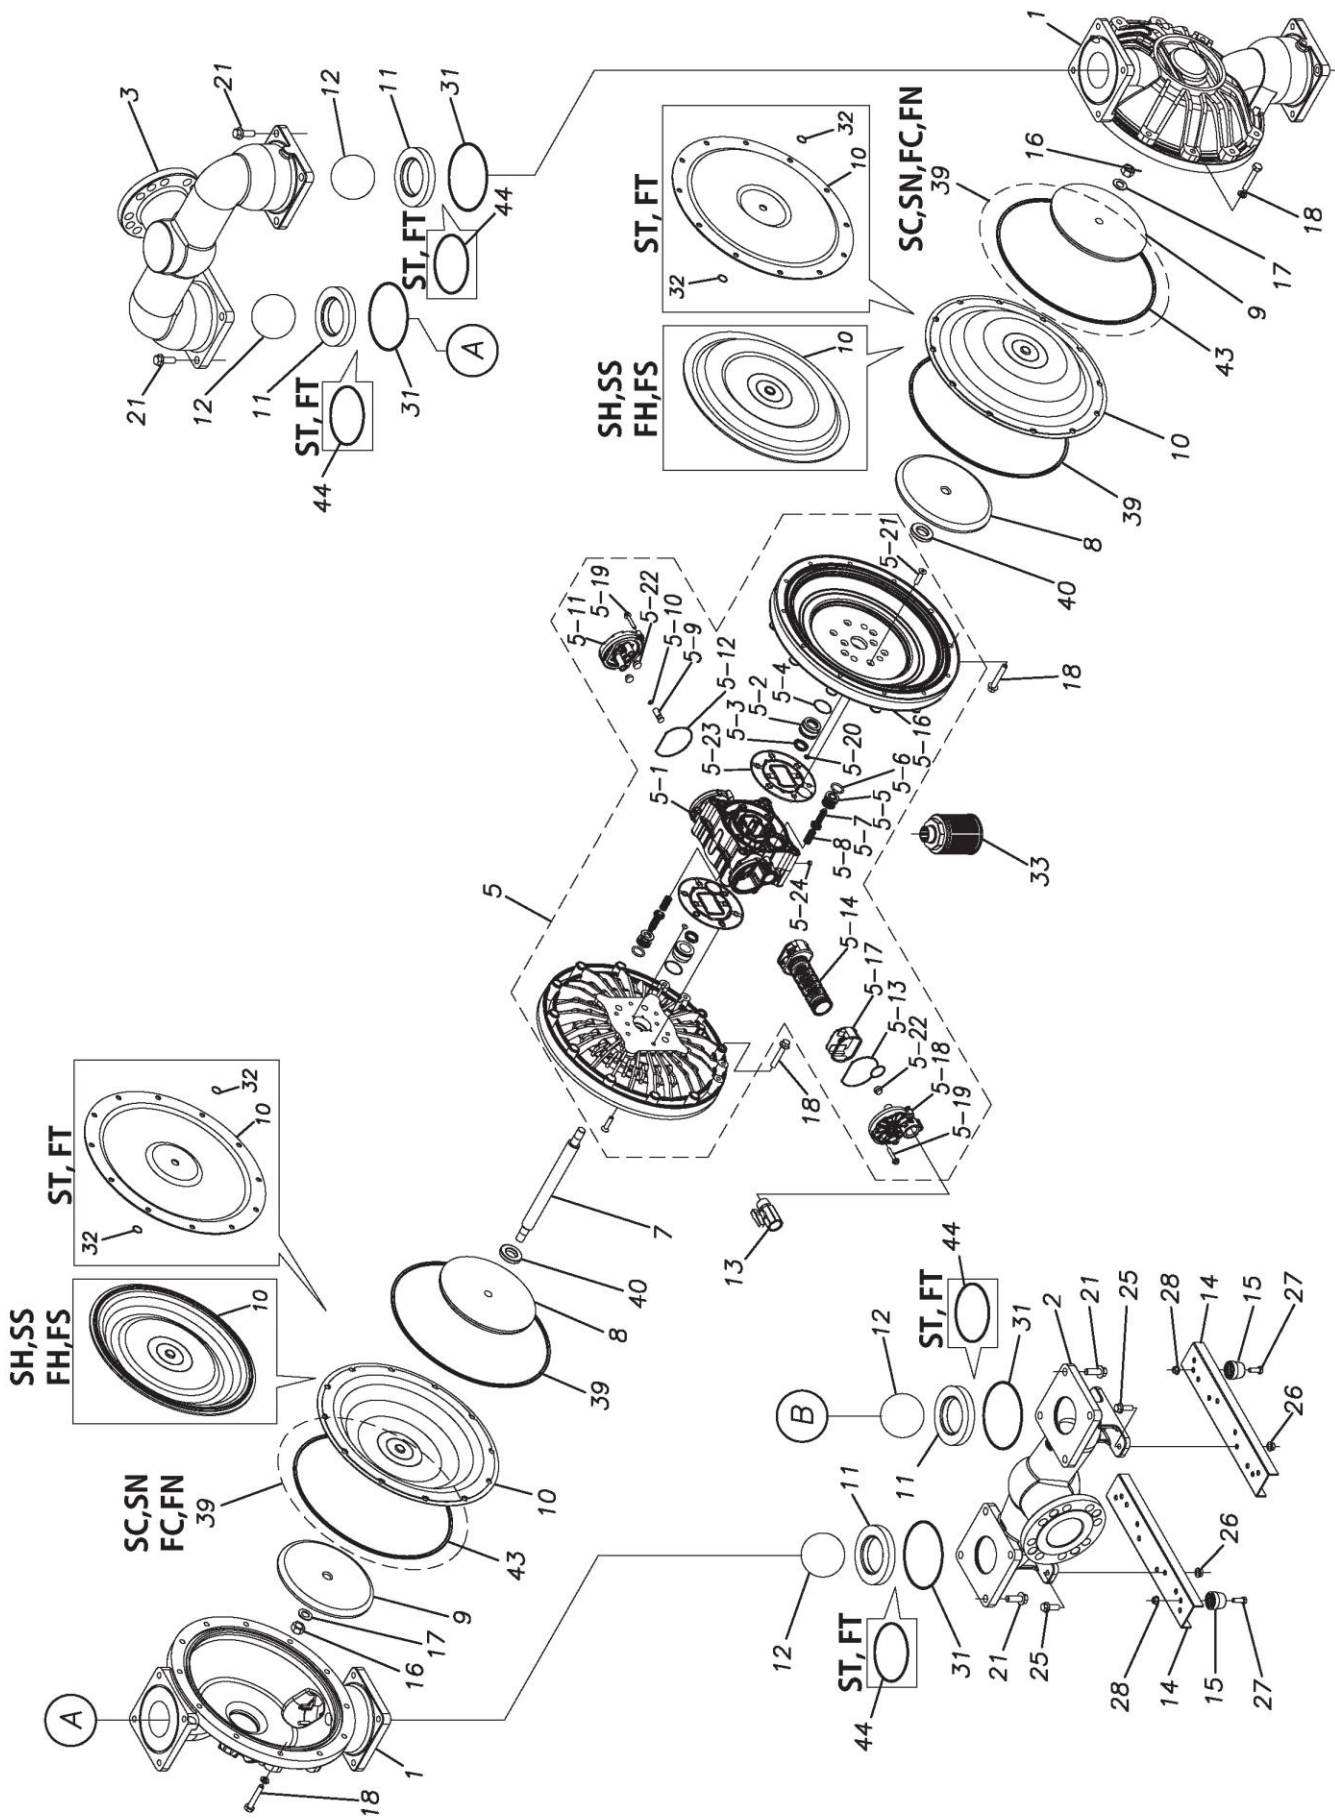

Exploded View Drawing and Parts List

Model: **TC-X801FV-FLA**

Model Number: **1P00277MN**

Serial Number:

Service Code:

The part list and exploded view drawing as attached below indicate the full list of parts for the above mentioned pump model.

Please contact your Pump Distributor directly for more information.

Ref.No.	Parts No.	Description	Parts Component	Remark	Order Qty
1	1P20010FM	OUT CHAMBER	2		
2	1P20011FM	IN MANIFOLD	1		
3	1P20013FM	OUT MANIFOLD	1		
5	1P10003MN	BODY ASSEMBLY	1		
5-1	1L30054MN	BODY	1		
5-2	1P30001MM	BEARING CENTER ROD	2		
5-3	9S2BA0025	PACKING	2		
5-4	9S1BS0036	O RING S-36	2		
5-5	1L30063MM	PILOT VALVE SEAT	2		
5-6	9S1BP1022	O RING P-22A	2		
5-7	1P30021MB	PILOT VALVE	2		
5-8	1L30064MM	SPRING	2		
5-9	1L30065MM	RESET BUTTON	1		
5-10	9S1BP0008	O RING P-8	1		
5-11	1L30056MB	CAP	1	The parts of #5 are available with a set as [1P10003MN:BODY ASSEMBLY]. This is also available individually.	
5-12	1L30061MB	PACKING CAP	1		
5-13	1L30060MB	PACKING CAP IN	1		
5-14	1L10003MK	C SPOOL VALVE ASSEMBLY (Looped C®)	1		
5-16	1P30022MM	AIR CHAMBER	2		
5-17	1L30005MB	SPRING STOPPER	1		
5-18	1L30055MN	CAP IN	1		
5-19	9B2110635	BOLT M6 × 35	7		
5-20	9T6125008	SCREW M5 × 8	8		
5-21	9B5410825	BOLT M8 × 25	16		
5-22	1L30062MB	CUSHION	4		
5-23	1L30059MB	PACKING BODY	2		
5-24	9P60P9901	PLUG	2		
7	1P20044MM	CENTER ROD	1		
8	1P20028MM	CENTER DISK	2		
9	1P20039MM	CENTER DISK	2		
10	1P20002VB	DIAPHRAGM	2		
11	1P20015VB	VALVE SEAT	4		
12	1P20003VB	BALL	4		
13	1M90001MN	BALL VALVE	1		
14	1P30014MM	BASE	2		
15	1E30070MB	RUBBER FEET	4		
16	9N1731600	NUT M16 × 1.5	2		
17	9W3311600	CONED DISK SPRING M16	2		
18	9B2111070	BOLT M10 × 70	24		
21	9B2111240	BOLT M12 × 40	16		
25	9B2111030	BOLT M10 × 30	4		
26	9N2111000	NUT M10	4		
27	9B1110825	BOLT M8 × 25	4		
28	9N2110800	NUT M8	4		
31	9S1VG0135	O RING G-135	4		
33	1L90002MN	SILENCER	1		
39	9S1BG0350	O RING G-350	2		
40	1M30033MB	CUSHION CENTER DISK	2		
43	9S1VG0350	O RING G-350	2		