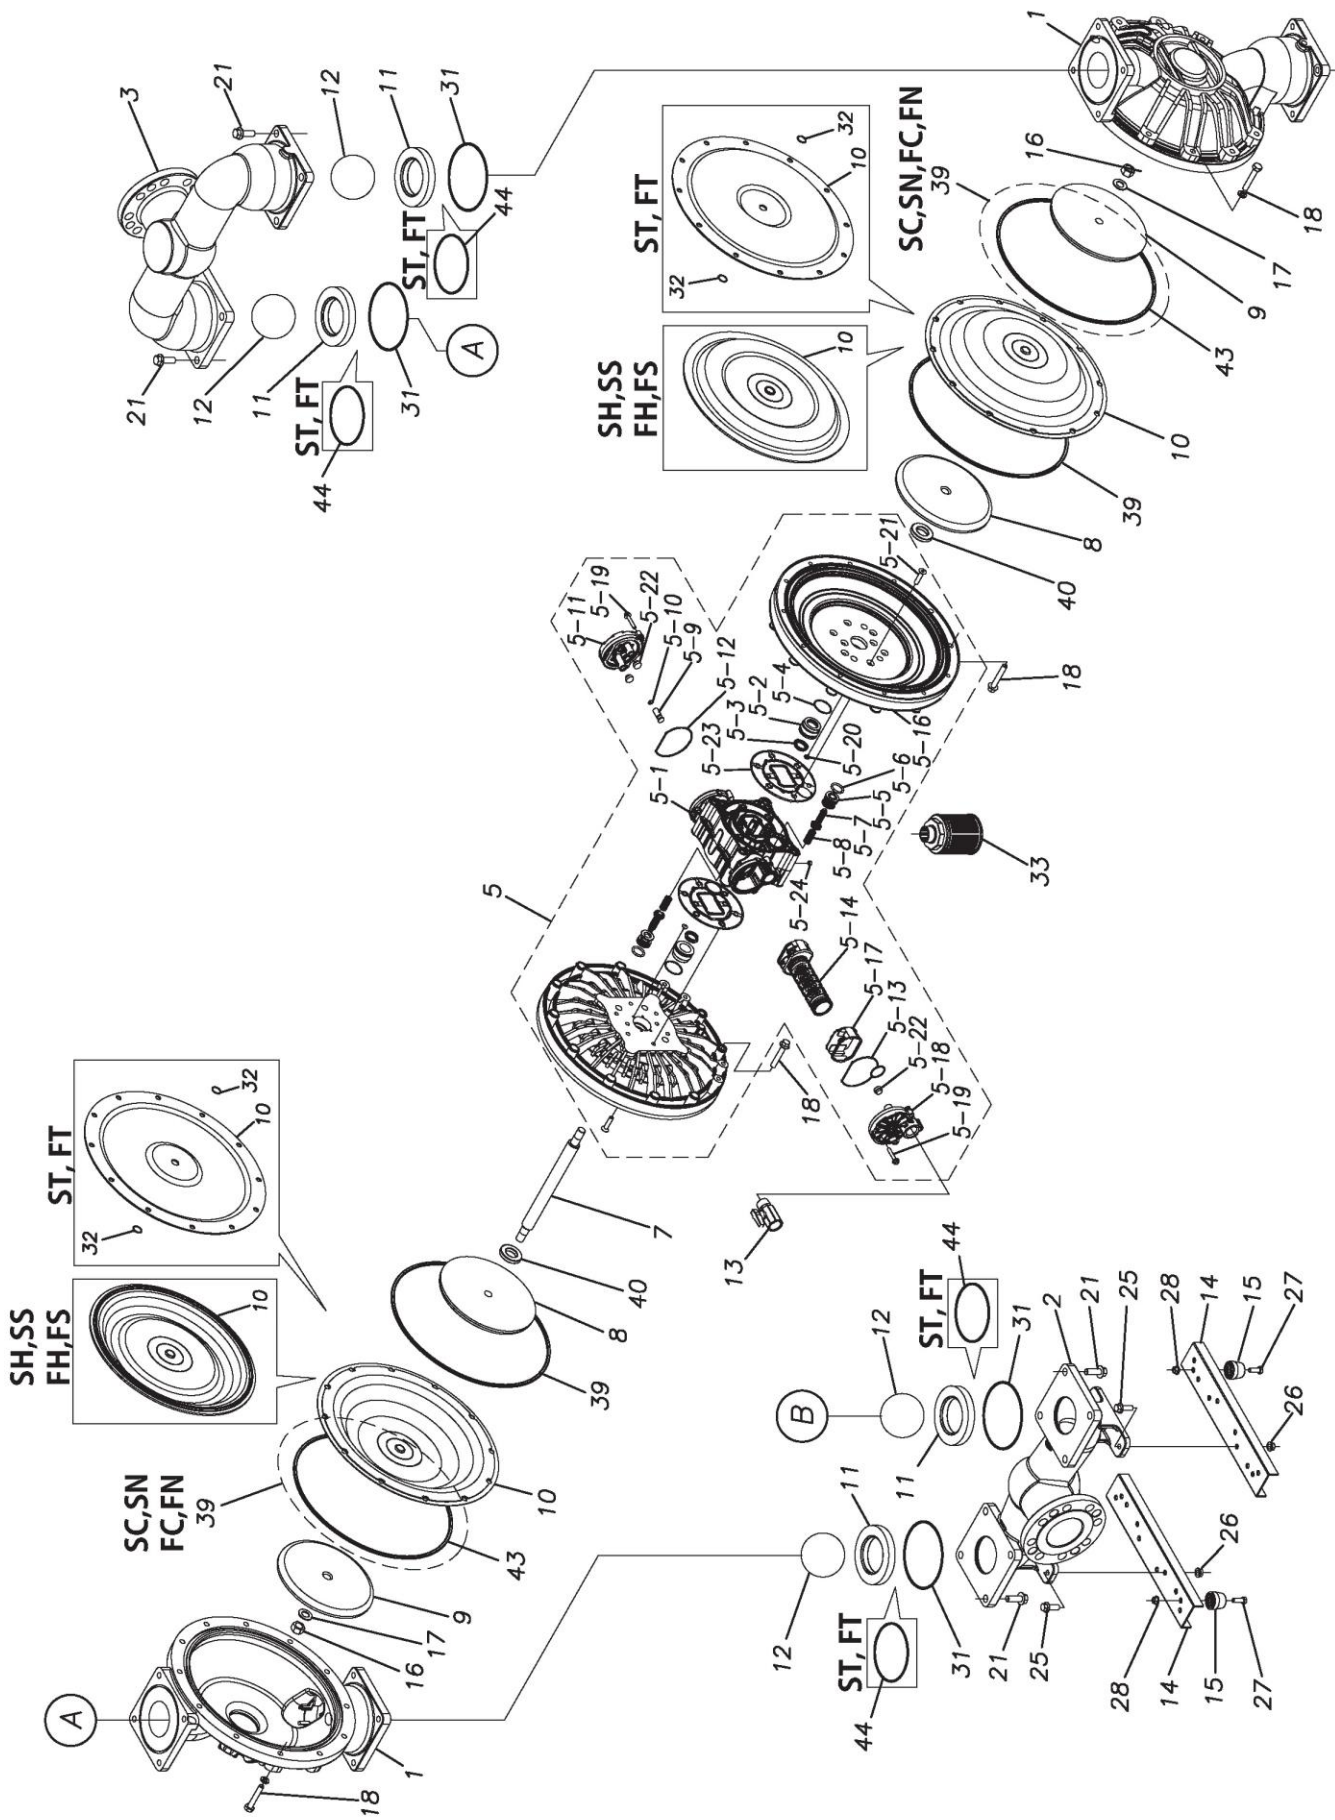

Exploded View Drawing and Parts List

Model: **TC-X801SN-FLA**

Model Number: **1P00261MN**

Serial Number:

Service Code:

The part list and exploded view drawing as attached below indicate the full list of parts for the above mentioned pump model.

Please contact your Pump Distributor directly for more information.

Ref.No.	Parts No.	Description	Parts Component	Remark	Order Qty
1	1P20016SM	OUT CHAMBER	2		
2	1P20017SM	IN MANIFOLD	1		
3	1P20019SM	OUT MANIFOLD	1		
5	1P10003MN	BODY ASSEMBLY	1		
5-1	1L30054MN	BODY	1		
5-2	1P30001MM	BEARING CENTER ROD	2		
5-3	9S2BA0025	PACKING	2		
5-4	9S1BS0036	O RING S-36	2		
5-5	1L30063MM	PILOT VALVE SEAT	2		
5-6	9S1BP1022	O RING P-22A	2		
5-7	1P30021MB	PILOT VALVE	2		
5-8	1L30064MM	SPRING	2		
5-9	1L30065MM	RESET BUTTON	1		
5-10	9S1BP0008	O RING P-8	1		
5-11	1L30056MB	CAP	1	The parts of #5 are available with a set as [1P10003MN:BODY ASSEMBLY]. This is also available individually.	
5-12	1L30061MB	PACKING CAP	1		
5-13	1L30060MB	PACKING CAP IN	1		
5-14	1L10003MK	C SPOOL VALVE ASSEMBLY (Looped C®)	1		
5-16	1P30022MM	AIR CHAMBER	2		
5-17	1L30005MB	SPRING STOPPER	1		
5-18	1L30055MN	CAP IN	1		
5-19	9B2110635	BOLT M6 × 35	7		
5-20	9T6125008	SCREW M5 × 8	8		
5-21	9B5410825	BOLT M8 × 25	16		
5-22	1L30062MB	CUSHION	4		
5-23	1L30059MB	PACKING BODY	2		
5-24	9P60P9901	PLUG	2		
7	1P20044MM	CENTER ROD	1		
8	1P20028MM	CENTER DISK	2		
9	1P20039MM	CENTER DISK	2		
10	1P20002BB	DIAPHRAGM	2		
11	1P20015BB	VALVE SEAT	4		
12	1P20003BB	BALL	4		
13	1M90001MN	BALL VALVE	1		
14	1P30014MM	BASE	2		
15	1E30070MB	RUBBER FEET	4		
16	9N1731600	NUT M16 × 1.5	2		
17	9W3311600	CONED DISK SPRING M16	2		
18	9B1221070	BOLT M10 × 70	24		
20	9W4211000	SPRING LOCK WASHER M10	24		
21	9B2211240	BOLT M12 × 40	16		
25	9B2211030	BOLT M10 × 30	4		
26	9N2211000	NUT M10	4		
27	9B1110825	BOLT M8 × 25	4		
28	9N2110800	NUT M8	4		
31	9S1BG0135	O RING G-135	4		
33	1L90002MN	SILENCER	1		
39	9S1BG0350	O RING G-350	4		
40	1M30033MB	CUSHION CENTER DISK	2		