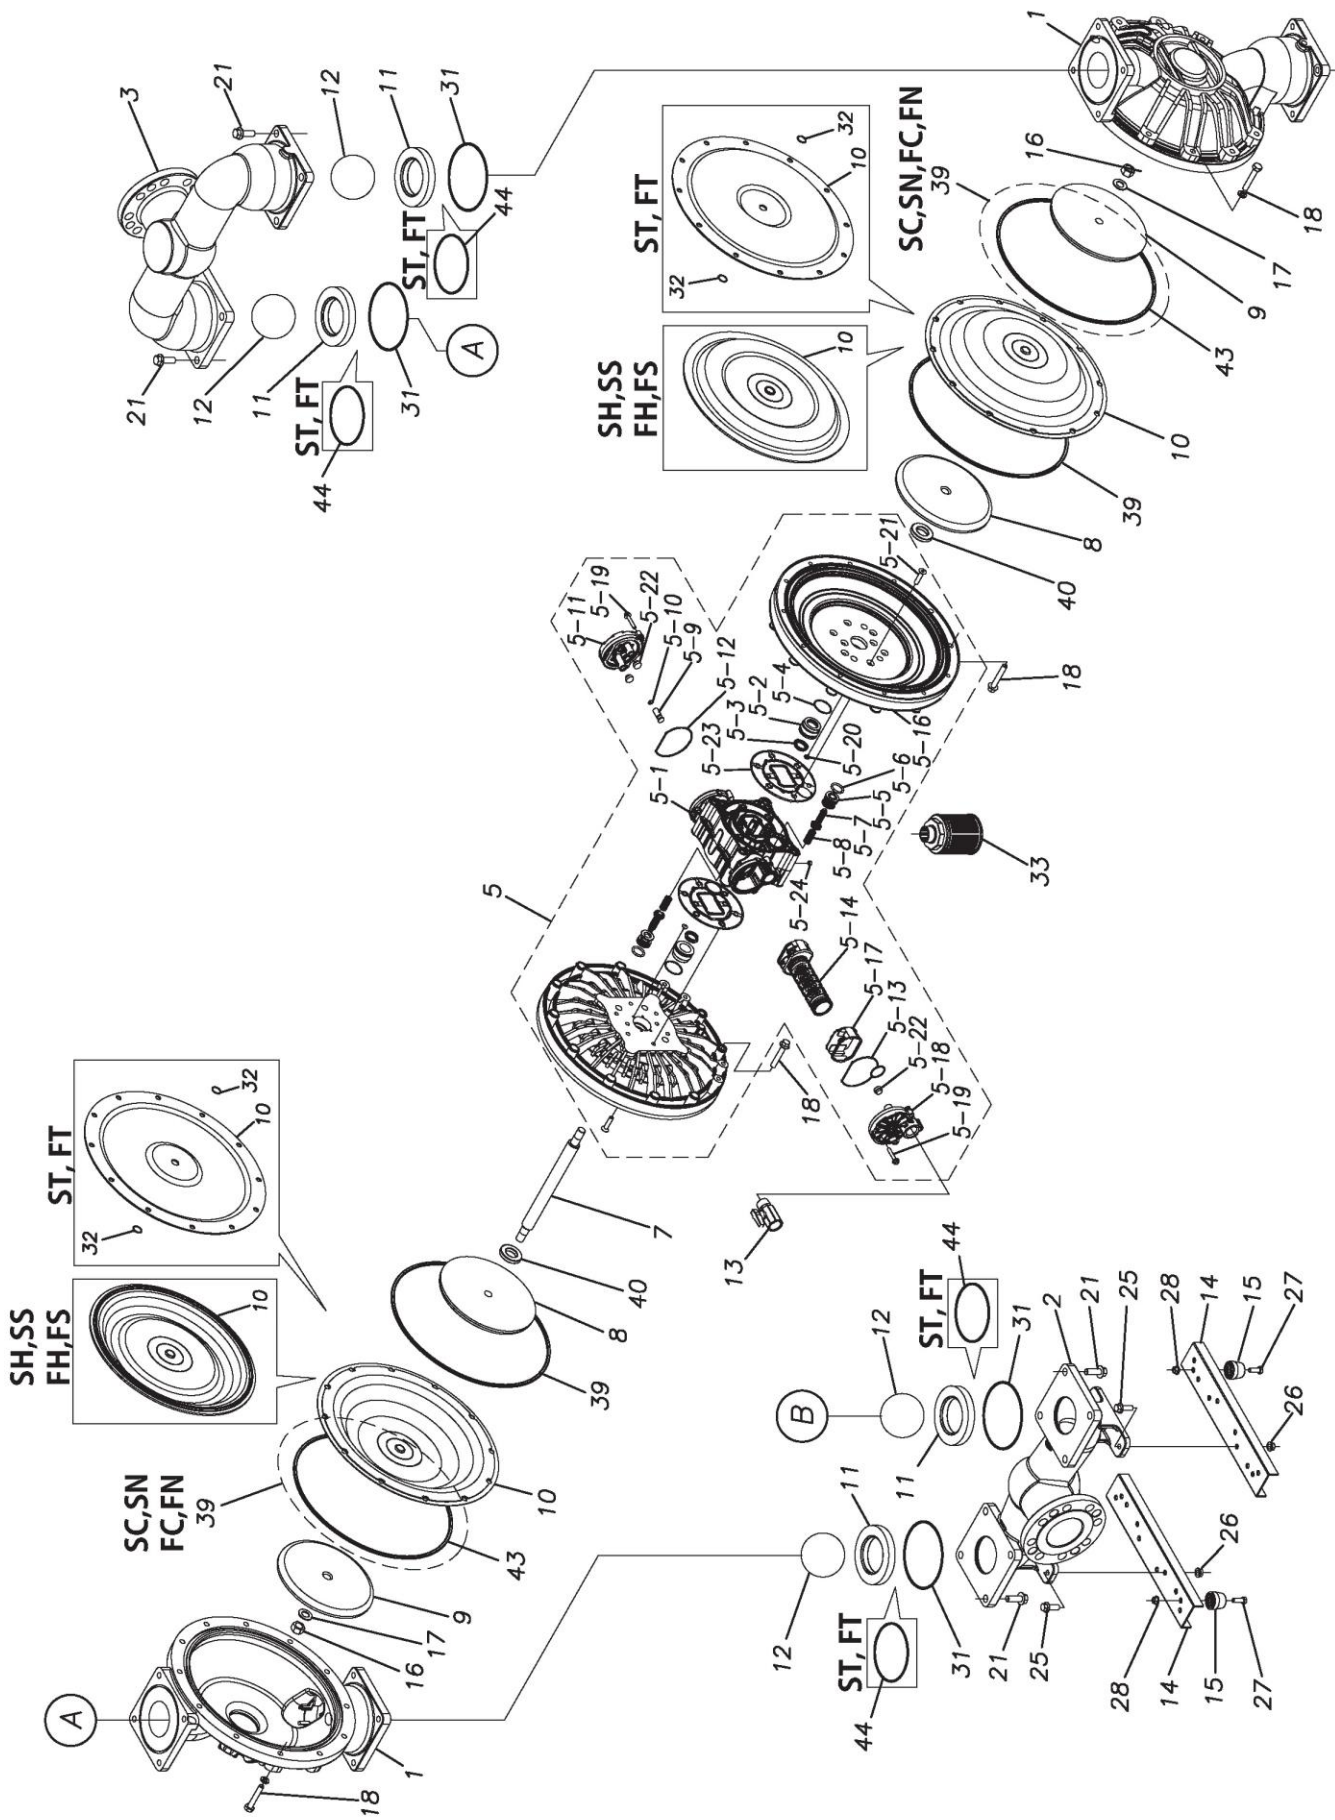

Exploded View Drawing and Parts List

Model: **TC-X801SC-FLA**

Model Number: **1P00260MN**

Serial Number:

Service Code:

The part list and exploded view drawing as attached below indicate the full list of parts for the above mentioned pump model.

Please contact your Pump Distributor directly for more information.

Ref.No.	Parts No.	Description	Parts Component	Remark	Order Qty
1	1P20016SM	OUT CHAMBER	2		
2	1P20017SM	IN MANIFOLD	1		
3	1P20019SM	OUT MANIFOLD	1		
5	1P10003MN	BODY ASSEMBLY	1		
5-1	1L30054MN	BODY	1		
5-2	1P30001MM	BEARING CENTER ROD	2		
5-3	9S2BA0025	PACKING	2		
5-4	9S1BS0036	O RING S-36	2		
5-5	1L30063MM	PILOT VALVE SEAT	2		
5-6	9S1BP1022	O RING P-22A	2		
5-7	1P30021MB	PILOT VALVE	2		
5-8	1L30064MM	SPRING	2		
5-9	1L30065MM	RESET BUTTON	1		
5-10	9S1BP0008	O RING P-8	1		
5-11	1L30056MB	CAP	1	The parts of #5 are available with a set as [1P10003MN:BODY ASSEMBLY]. This is also available individually.	
5-12	1L30061MB	PACKING CAP	1		
5-13	1L30060MB	PACKING CAP IN	1		
5-14	1L10003MK	C SPOOL VALVE ASSEMBLY (Looped C®)	1		
5-16	1P30022MM	AIR CHAMBER	2		
5-17	1L30005MB	SPRING STOPPER	1		
5-18	1L30055MN	CAP IN	1		
5-19	9B2110635	BOLT M6 × 35	7		
5-20	9T6125008	SCREW M5 × 8	8		
5-21	9B5410825	BOLT M8 × 25	16		
5-22	1L30062MB	CUSHION	4		
5-23	1L30059MB	PACKING BODY	2		
5-24	9P60P9901	PLUG	2		
7	1P20044MM	CENTER ROD	1		
8	1P20028MM	CENTER DISK	2		
9	1P20039MM	CENTER DISK	2		
10	1P20002NB	DIAPHRAGM	2		
11	1P20015NB	VALVE SEAT	4		
12	1P20003NB	BALL	4		
13	1M90001MN	BALL VALVE	1		
14	1P30014MM	BASE	2		
15	1E30070MB	RUBBER FEET	4		
16	9N1731600	NUT M16 × 1.5	2		
17	9W3311600	CONED DISK SPRING M16	2		
18	9B1221070	BOLT M10 × 70	24		
20	9W4211000	SPRING LOCK WASHER M10	24		
21	9B2211240	BOLT M12 × 40	16		
25	9B2211030	BOLT M10 × 30	4		
26	9N2211000	NUT M10	4		
27	9B1110825	BOLT M8 × 25	4		
28	9N2110800	NUT M8	4		
31	9S1BG0135	O RING G-135	4		
33	1L90002MN	SILENCER	1		
39	9S1BG0350	O RING G-350	4		
40	1M30033MB	CUSHION CENTER DISK	2		