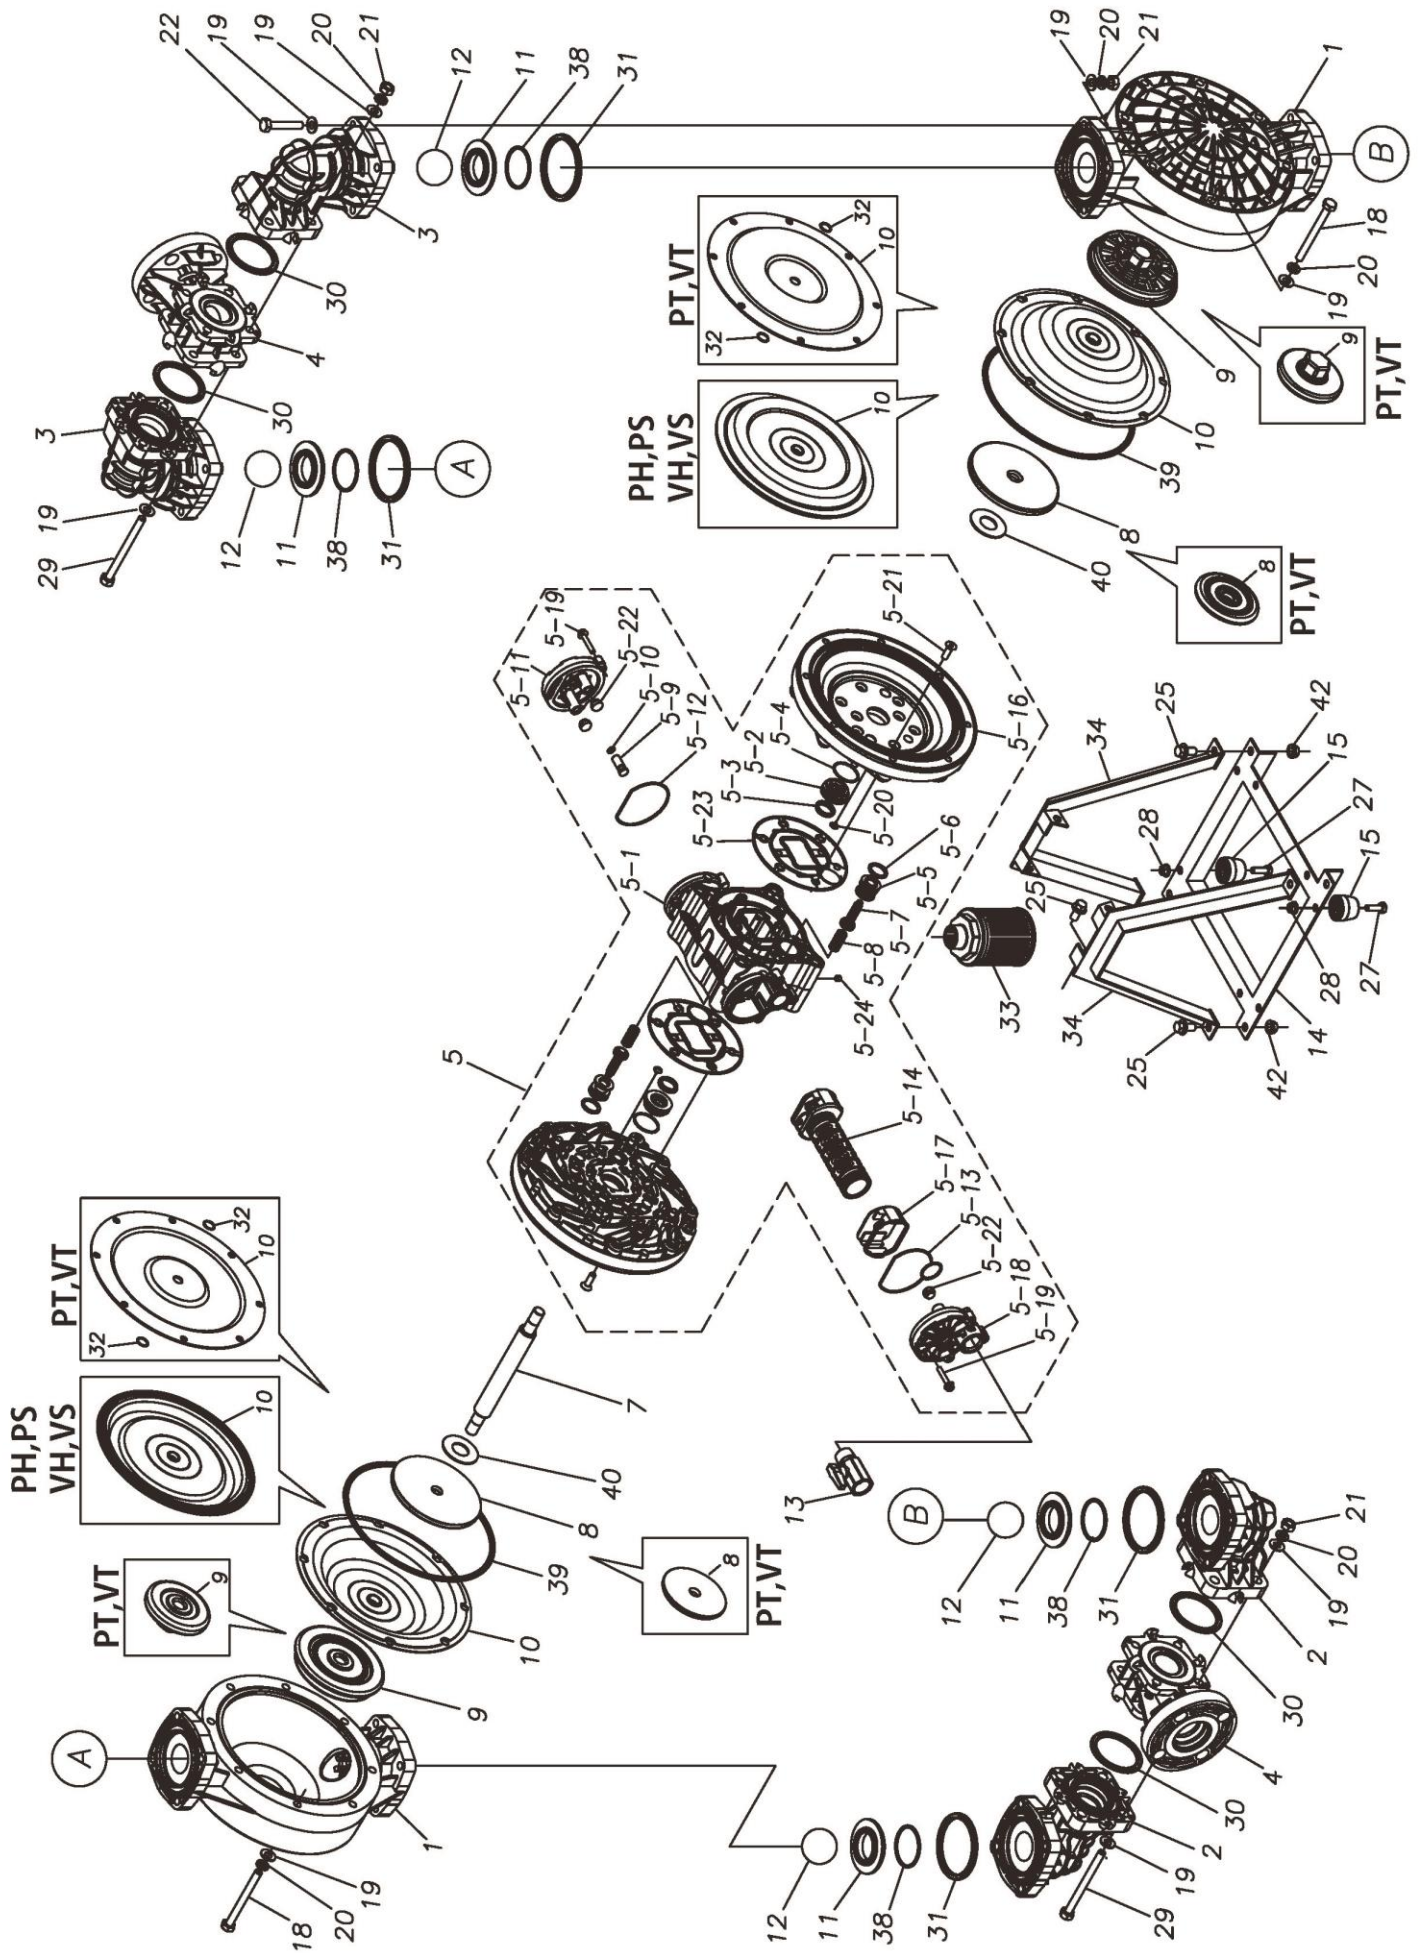

Ref.No.	Parts No.	Description	Parts Component	Remark	Order Qty	
1	1L20015KM	OUT CHAMBER	2			
2	1L20016KM	IN MANIFOLD	2			
3	1L20017KM	OUT MANIFOLD	2			
4	1L20018KN	CENTER MANIFOLD	2			
5	1L10023MN	BODY ASSEMBLY	1			
5-1	1L30054MN	BODY	1	The parts of #5 are available with a set as [1L10023MN: BODY ASSEMBLY]. This is also		
5-2	1M30026MM	BEARING CENTER ROD	2			
5-3	9S2BA0025	PACKING	2			
5-4	9S1BS0036	O RING S-36	2			
5-5	1L30063MM	PILOT VALVE SEAT	2			
5-6	9S1BP1022	O RING P-22A	2			
5-7	1L30058MB	PILOTVALVE	2			
5-8	1L30064MM	SPRING	2			
5-9	1L30065MM	RESET BUTTON	1			
5-10	9S1BP0005	O RING P-5	1			
5-11	1L30056MB	CAP	1			
5-12	1L30061MB	PACKING CAP	1			
5-13	1L30060MB	PACKING CAP IN	1			
5-14	1L10003MK	C SPOOL VALVE ASSEMBLY (Looped C®)	1			
5-16	1L30066MM	AIR CHAMBER	2			
5-17	1L30005MB	SPRING STOPPER	1			
5-18	1L30055MN	CAP IN	1			
5-19	9B2110635	BOLT M6 × 35	7			
5-20	9T6125008	SCREW M5 × 8	8			
5-21	9B5410820	BOLT M8 × 20	16			
5-22	1L30062MB	CUSHION	4			
5-23	1L30059MB	PACKING BODY	2			
5-24	9P60P9901	PLUG	2			
7	1L20043MM	CENTER ROD	1			
8	1L20019MM	CENTER DISK	2			
9	1L20020KB	CENTER DISK	2			
10	1L20011SB	DIAPHRAGM	2			
11	1L20013KM	VALVE SEAT	4			
12	1L20003EB	BALL	4			
13	1M90001MN	BALL VALVE	1			
14	1L30030MM	BASE	1			
15	1E30070MB	RUBBER FEET	4			
18	9B1291000	BOLT M10 × 105	16			
19	9W1211000	PLAIN WASHER M10	64			
20	9W2211000	SPRING LOCK WASHER M10	40			
21	9N1211000	NUT M10	24			
22	9B1221060	BOLT M10 × 60	16			
25	9B2211020	BOLT M10 × 20	8			
27	9B1210825	BOLT M8 × 25	4			
28	9N2210800	NUT M8	4			
29	9B1291002	BOLT M10 × 120	8			
30	9S1EP0070	O RING P-70	4			
31	9S1EP0085	O RING P-85	4			
33	1L90002MN	SILENCER	1			
34	1L30029MM	STAND BODY	2			
38	9S1EG0055	O RING G-55	4			
40	1M30033MB	CUSHION CENTER DISK	2