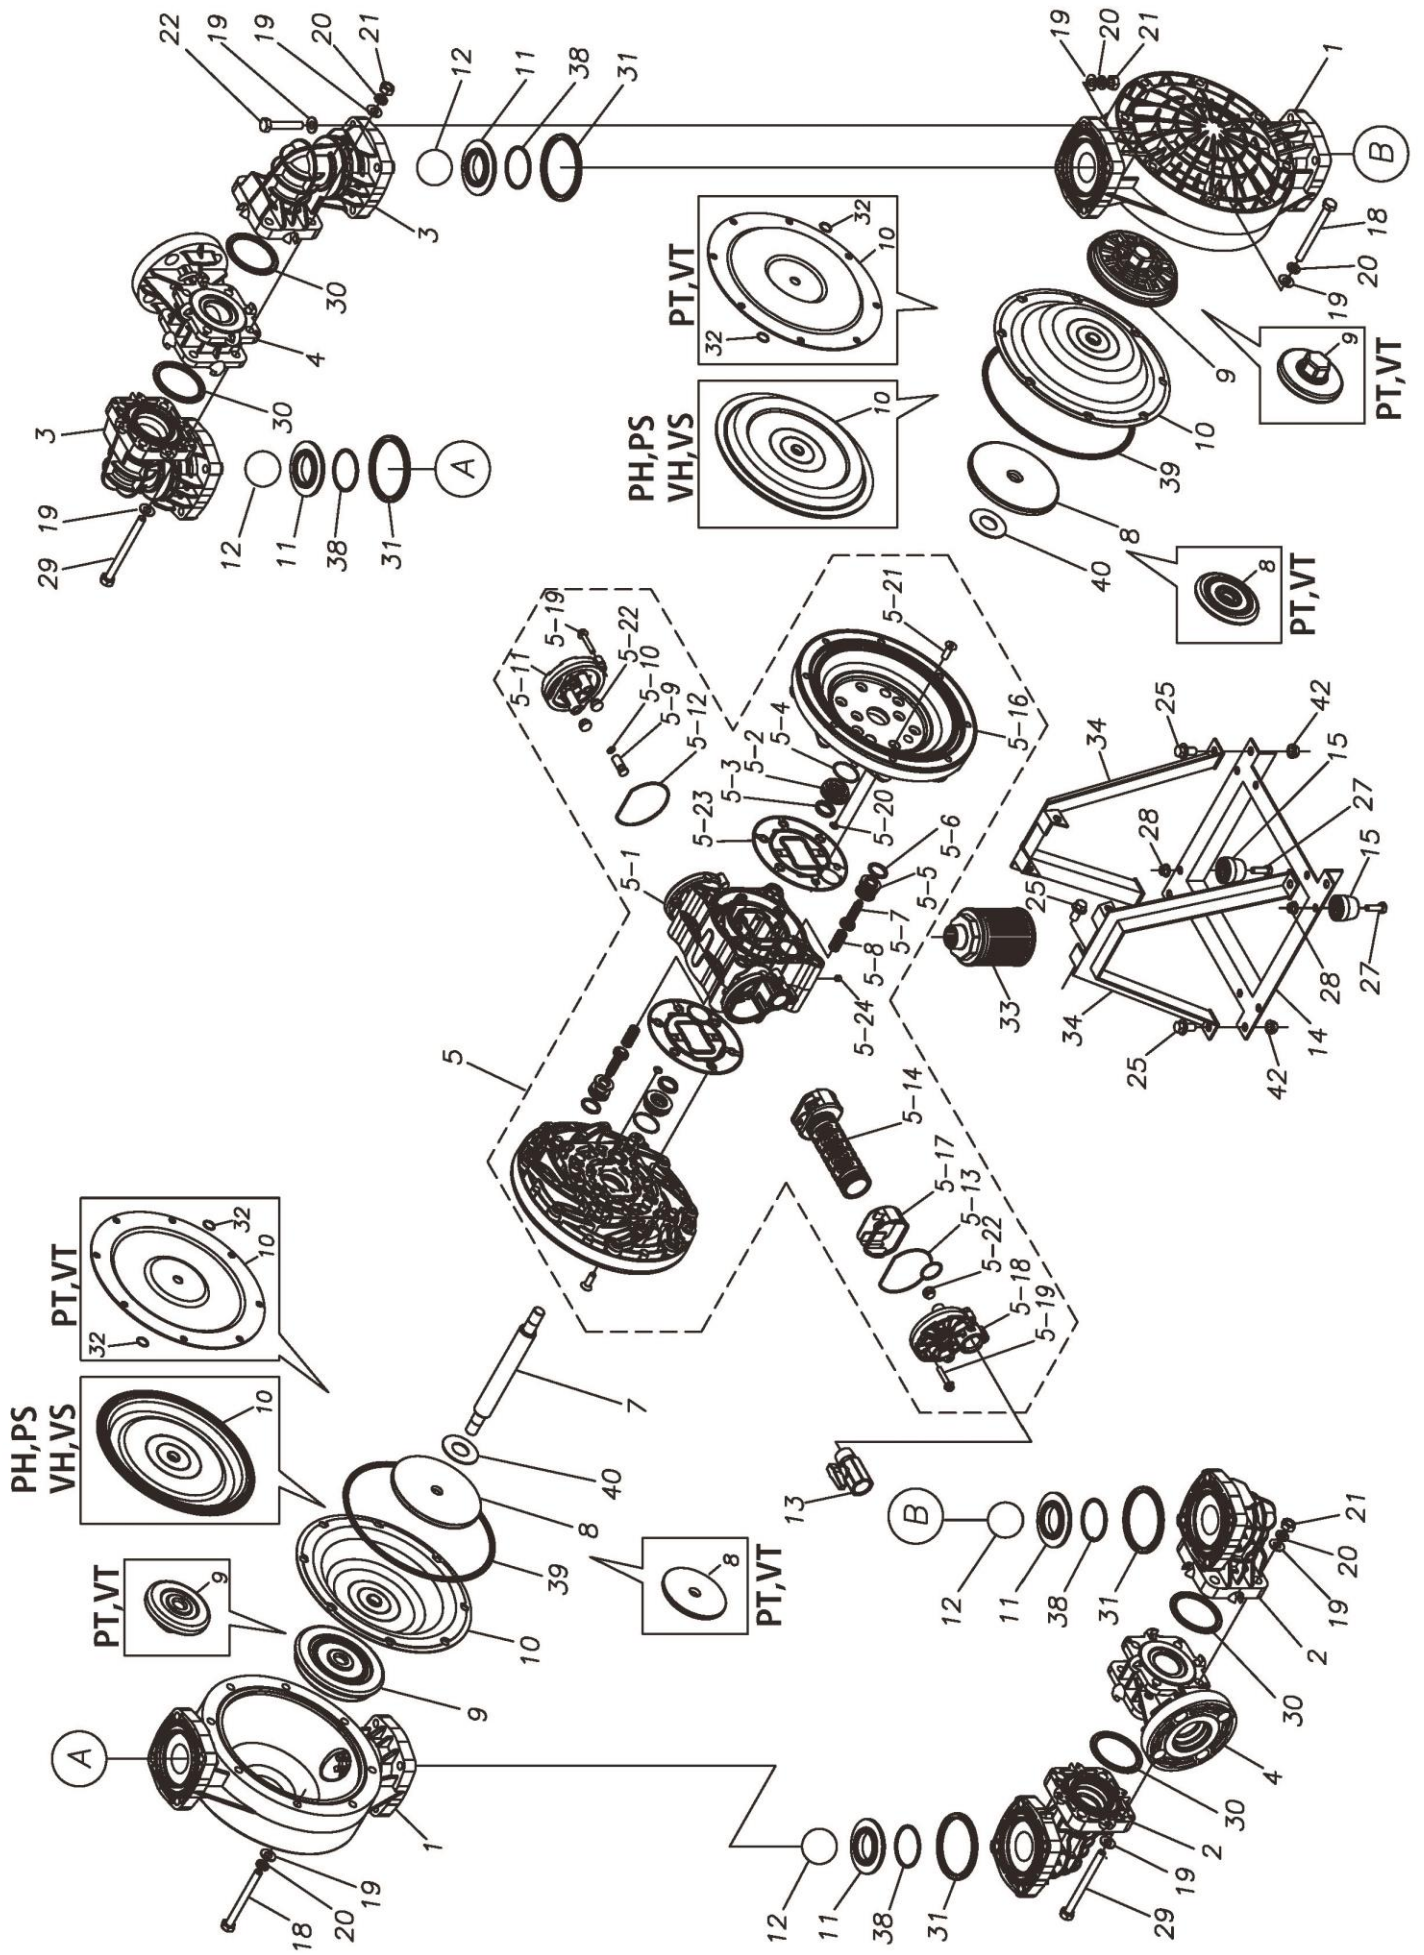

Ref.No.	Parts No.	Description	Parts Component	Remark	Order Qty	
1	1L20015PM	OUT CHAMBER	2			
2	1L20016PM	IN MANIFOLD	2			
3	1L20017PM	OUT MANIFOLD	2			
4	1L20018PN	CENTER MANIFOLD	2			
5	1L10023MN	BODY ASSEMBLY	1			
5-1	1L30054MN	BODY	1	The parts of #5 are available with a set as [1L10023MN: BODY ASSEMBLY]. This is also		
5-2	1M30026MM	BEARING CENTER ROD	2			
5-3	9S2BA0025	PACKING	2			
5-4	9S1BS0036	O RING S-36	2			
5-5	1L30063MM	PILOT VALVE SEAT	2			
5-6	9S1BP1022	O RING P-22A	2			
5-7	1L30058MB	PILOTVALVE	2			
5-8	1L30064MM	SPRING	2			
5-9	1L30065MM	RESET BUTTON	1			
5-10	9S1BP0005	O RING P-5	1			
5-11	1L30056MB	CAP	1			
5-12	1L30061MB	PACKING CAP	1			
5-13	1L30060MB	PACKING CAP IN	1			
5-14	1L10003MK	C SPOOL VALVE ASSEMBLY (Looped C®)	1			
5-16	1L30066MM	AIR CHAMBER	2			
5-17	1L30005MB	SPRING STOPPER	1			
5-18	1L30055MN	CAP IN	1			
5-19	9B2110635	BOLT M6 × 35	7			
5-20	9T6125008	SCREW M5 × 8	8			
5-21	9B5410820	BOLT M8 × 20	16			
5-22	1L30062MB	CUSHION	4			
5-23	1L30059MB	PACKING BODY	2			
5-24	9P60P9901	PLUG	2			
7	1L20043MM	CENTER ROD	1			
8	1L20019MM	CENTER DISK	2			
9	1L20020PB	CENTER DISK	2			
10	1L20010HB	DIAPHRAGM	2			
11	1L20012PM	VALVE SEAT	4			
12	1L20003BB	BALL	4			
13	1M90001MN	BALL VALVE	1			
14	1L30030MM	BASE	1			
15	1E30070MB	RUBBER FEET	4			
18	9B1291000	BOLT M10 × 105	16			
19	9W1211000	PLAIN WASHER M10	64			
20	9W2211000	SPRING LOCK WASHER M10	40			
21	9N1211000	NUT M10	24			
22	9B1221060	BOLT M10 × 60	16			
25	9B2211020	BOLT M10 × 20	8			
27	9B1210825	BOLT M8 × 25	4			
28	9N2210800	NUT M8	4			
29	9B1291002	BOLT M10 × 120	8			
30	9S1BP0070	O RING P-70	4			
31	9S1BP0085	O RING P-85	4			
33	1L90002MN	SILENCER	1			
34	1L30029MM	STAND BODY	2			
38	9S1BG0055	O RING G-55	4			
40	1M30033MB	CUSHION CENTER DISK	2