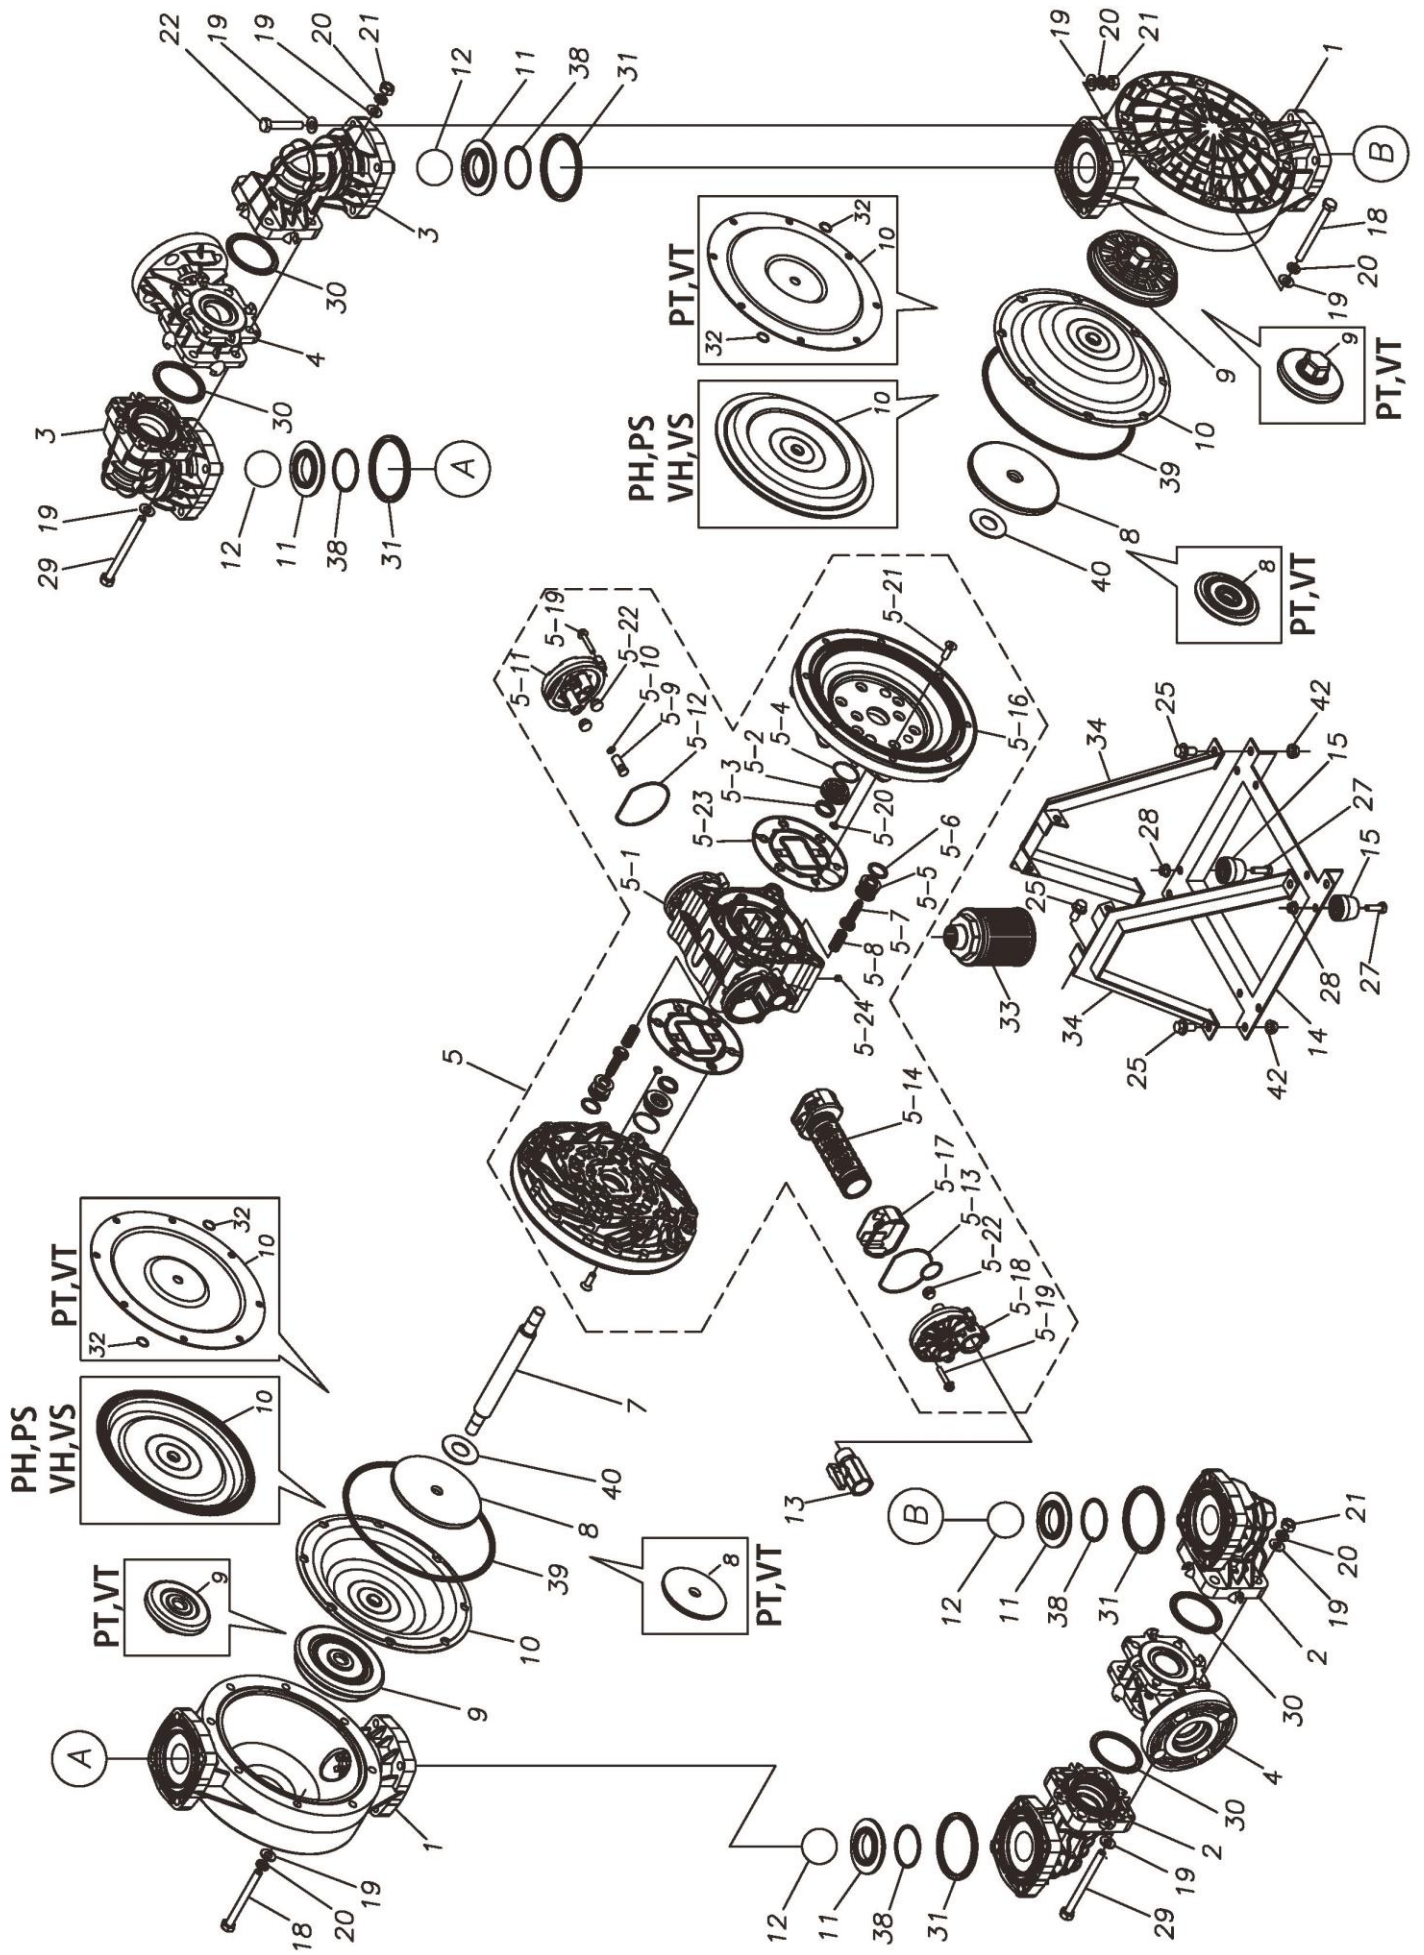

Ref.No.	Parts No.	Description	Parts Component	Remark	Order Qty	
1	1L20015PM	OUT CHAMBER	2			
2	1L20016PM	IN MANIFOLD	2			
3	1L20017PM	OUT MANIFOLD	2			
4	1L20018PN	CENTER MANIFOLD	2			
5	1L10023MN	BODY ASSEMBLY	1			
5-1	1L30054MN	BODY	1	The parts of #5 are available with a set as [1L10023MN: BODY ASSEMBLY]. This is also		
5-2	1M30026MM	BEARING CENTER ROD	2			
5-3	9S2BA0025	PACKING	2			
5-4	9S1BS0036	O RING S-36	2			
5-5	1L30063MM	PILOT VALVE SEAT	2			
5-6	9S1BP1022	O RING P-22A	2			
5-7	1L30058MB	PILOTVALVE	2			
5-8	1L30064MM	SPRING	2			
5-9	1L30065MM	RESET BUTTON	1			
5-10	9S1BP0005	O RING P-5	1			
5-11	1L30056MB	CAP	1			
5-12	1L30061MB	PACKING CAP	1			
5-13	1L30060MB	PACKING CAP IN	1			
5-14	1L10003MK	C SPOOL VALVE ASSEMBLY (Looped C®)	1			
5-16	1L30066MM	AIR CHAMBER	2			
5-17	1L30005MB	SPRING STOPPER	1			
5-18	1L30055MN	CAP IN	1			
5-19	9B2110635	BOLT M6 × 35	7			
5-20	9T6125008	SCREW M5 × 8	8			
5-21	9B5410820	BOLT M8 × 20	16			
5-22	1L30062MB	CUSHION	4			
5-23	1L30059MB	PACKING BODY	2			
5-24	9P60P9901	PLUG	2			
7	1L20044TM	CENTER ROD	1			
8	1M20031MM	CENTER DISK	2			
9	1L20022PB	CENTER DISK	2			
10	1L20001T7	DIAPHRAGM	2			
11	1L20012PM	VALVE SEAT	4			
12	1L20014TM	BALL	4			
13	1M90001MN	BALL VALVE	1			
14	1L30030MM	BASE	1			
15	1E30070MB	RUBBER FEET	4			
18	9B1291000	BOLT M10 × 105	16			
19	9W1211000	PLAIN WASHER M10	64			
20	9W2211000	SPRING LOCK WASHER M10	40			
21	9N1211000	NUT M10	24			
22	9B1221060	BOLT M10 × 60	16			
25	9B2211020	BOLT M10 × 20	8			
27	9B1210825	BOLT M8 × 25	4			
28	9N2210800	NUT M8	4			
29	9B1291002	BOLT M10 × 120	8			
30	9S1TP0070	O RING P-70	4			
31	9S1TP0085	O RING P-85	4			
32	9S1TP0016	O RING P-16	4			
33	1L90002MN	SILENCER	1			
34	1L30029MM	STAND BODY	2			
38	9S1TG0055	O RING G-55	4