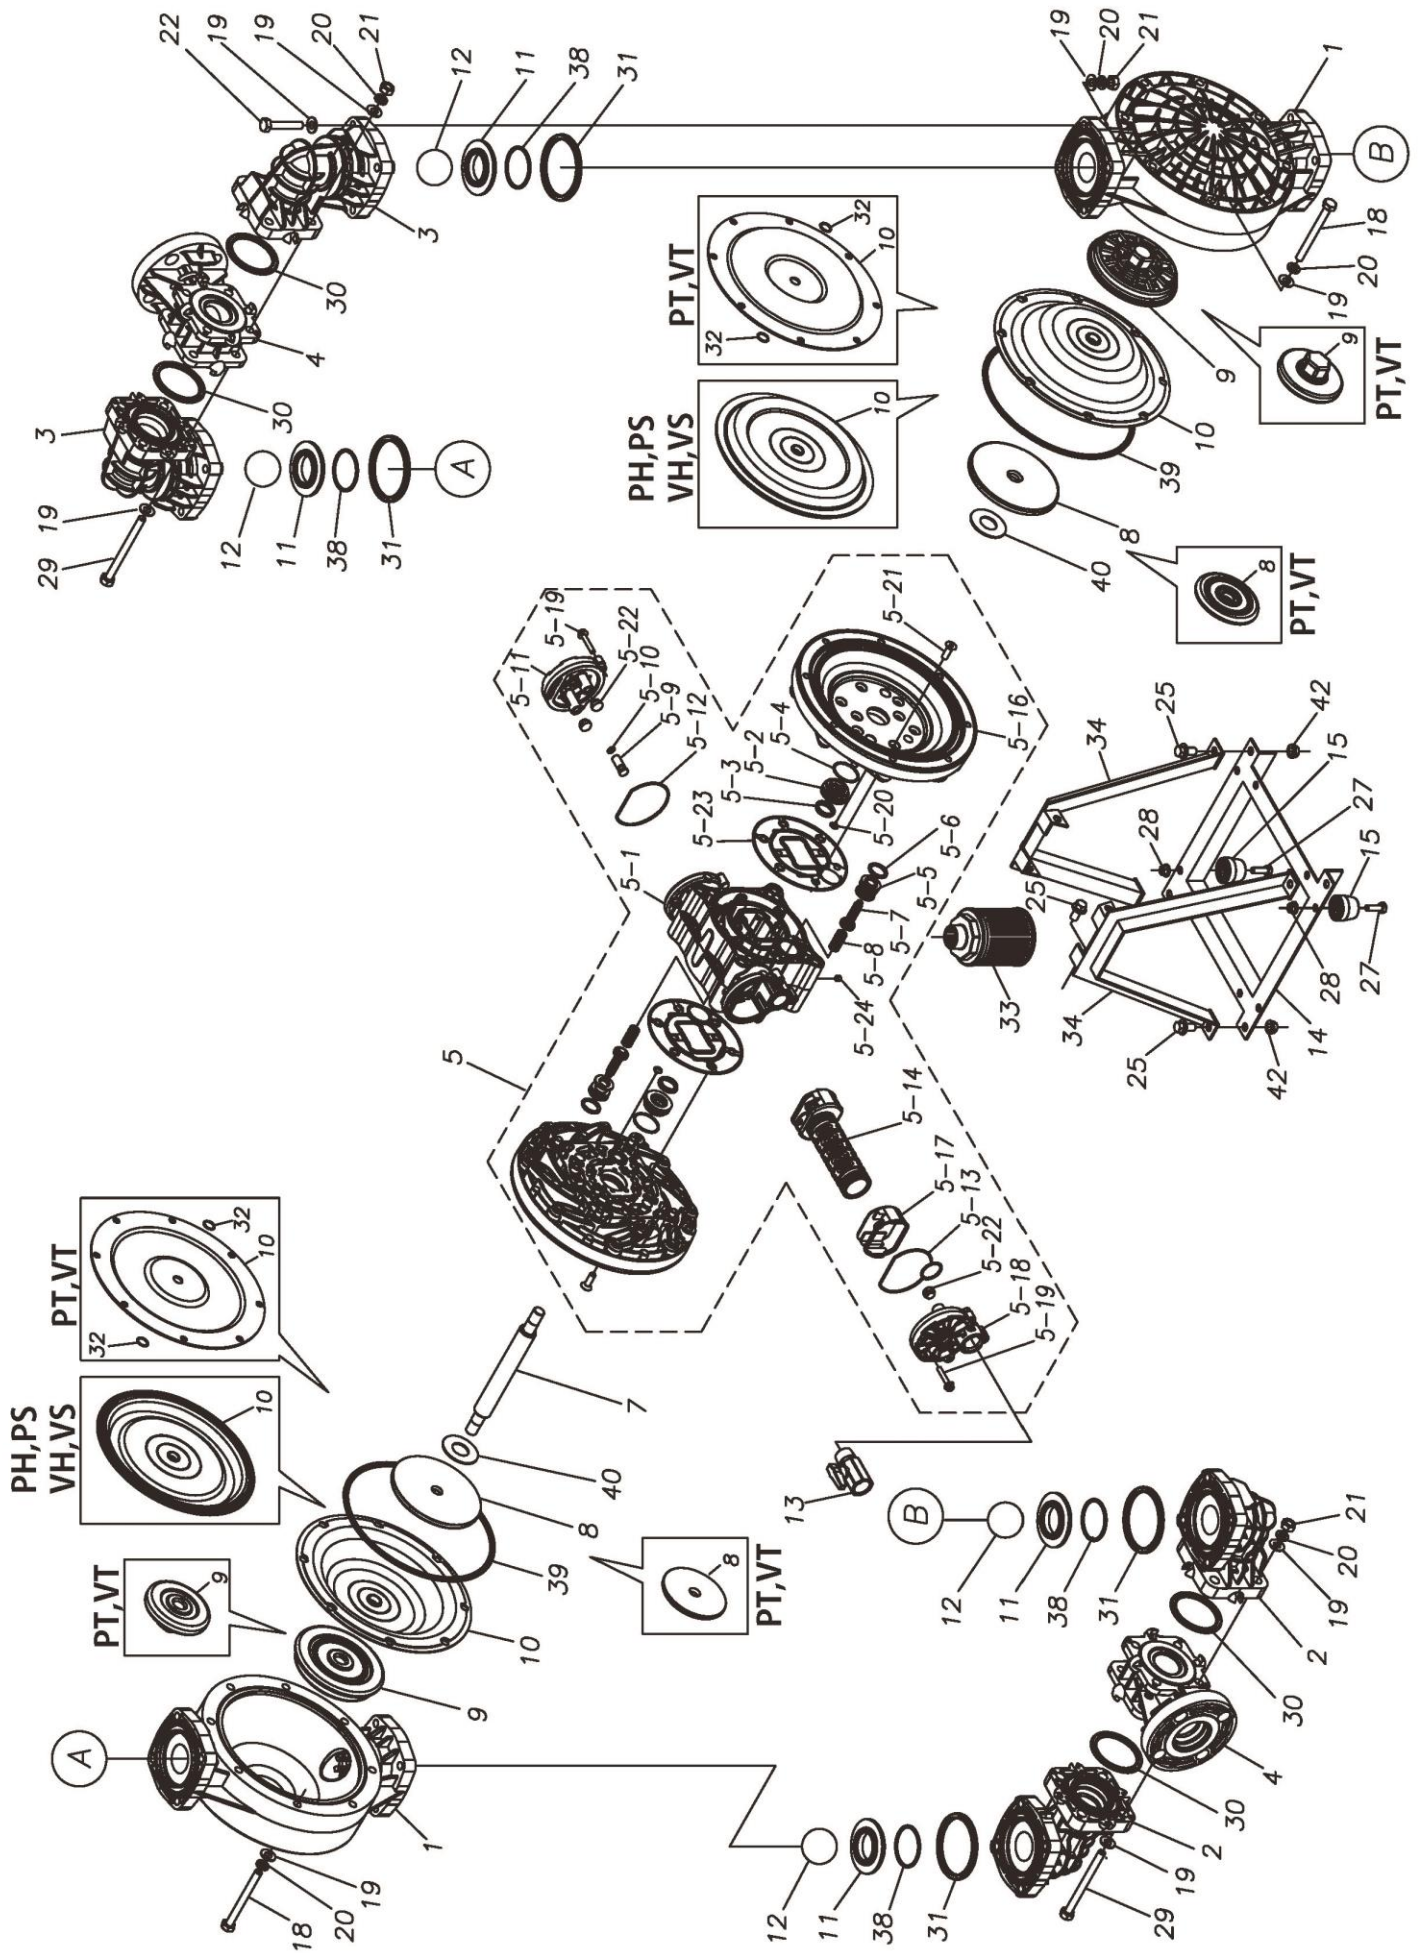

Ref.No.	Parts No.	Description	Parts Component	Remark	Order Qty	
1	1L20015PM	OUT CHAMBER	2			
2	1L20016PM	IN MANIFOLD	2			
3	1L20017PM	OUT MANIFOLD	2			
4	1L20018PN	CENTER MANIFOLD	2			
5	1L10023MN	BODY ASSEMBLY	1			
5-1	1L30054MN	BODY	1	The parts of #5 are available with a set as [1L10023MN: BODY ASSEMBLY]. This is also		
5-2	1M30026MM	BEARING CENTER ROD	2			
5-3	9S2BA0025	PACKING	2			
5-4	9S1BS0036	O RING S-36	2			
5-5	1L30063MM	PILOT VALVE SEAT	2			
5-6	9S1BP1022	O RING P-22A	2			
5-7	1L30058MB	PILOTVALVE	2			
5-8	1L30064MM	SPRING	2			
5-9	1L30065MM	RESET BUTTON	1			
5-10	9S1BP0005	O RING P-5	1			
5-11	1L30056MB	CAP	1			
5-12	1L30061MB	PACKING CAP	1			
5-13	1L30060MB	PACKING CAP IN	1			
5-14	1L10003MK	C SPOOL VALVE ASSEMBLY (Looped C®)	1			
5-16	1L30066MM	AIR CHAMBER	2			
5-17	1L30005MB	SPRING STOPPER	1			
5-18	1L30055MN	CAP IN	1			
5-19	9B2110635	BOLT M6 × 35	7			
5-20	9T6125008	SCREW M5 × 8	8			
5-21	9B5410820	BOLT M8 × 20	16			
5-22	1L30062MB	CUSHION	4			
5-23	1L30059MB	PACKING BODY	2			
5-24	9P60P9901	PLUG	2			
7	1L20043MM	CENTER ROD	1			
8	1L20019MM	CENTER DISK	2			
9	1L20020PB	CENTER DISK	2			
10	1L20002VB	DIAPHRAGM	2			
11	1L20012PM	VALVE SEAT	4			
12	1L20003VB	BALL	4			
13	1M90001MN	BALL VALVE	1			
14	1L30030MM	BASE	1			
15	1E30070MB	RUBBER FEET	4			
18	9B1291000	BOLT M10 × 105	16			
19	9W1211000	PLAIN WASHER M10	64			
20	9W2211000	SPRING LOCK WASHER M10	40			
21	9N1211000	NUT M10	24			
22	9B1221060	BOLT M10 × 60	16			
25	9B2211020	BOLT M10 × 20	8			
27	9B1210825	BOLT M8 × 25	4			
28	9N2210800	NUT M8	4			
29	9B1291002	BOLT M10 × 120	8			
30	9S1VP0070	O RING P-70	4			
31	9S1VP0085	O RING P-85	4			
33	1L90002MN	SILENCER	1			
34	1L30029MM	STAND BODY	2			
38	9S1VG0055	O RING G-55	4			
39	9S1BG0230	O RING G-230	2