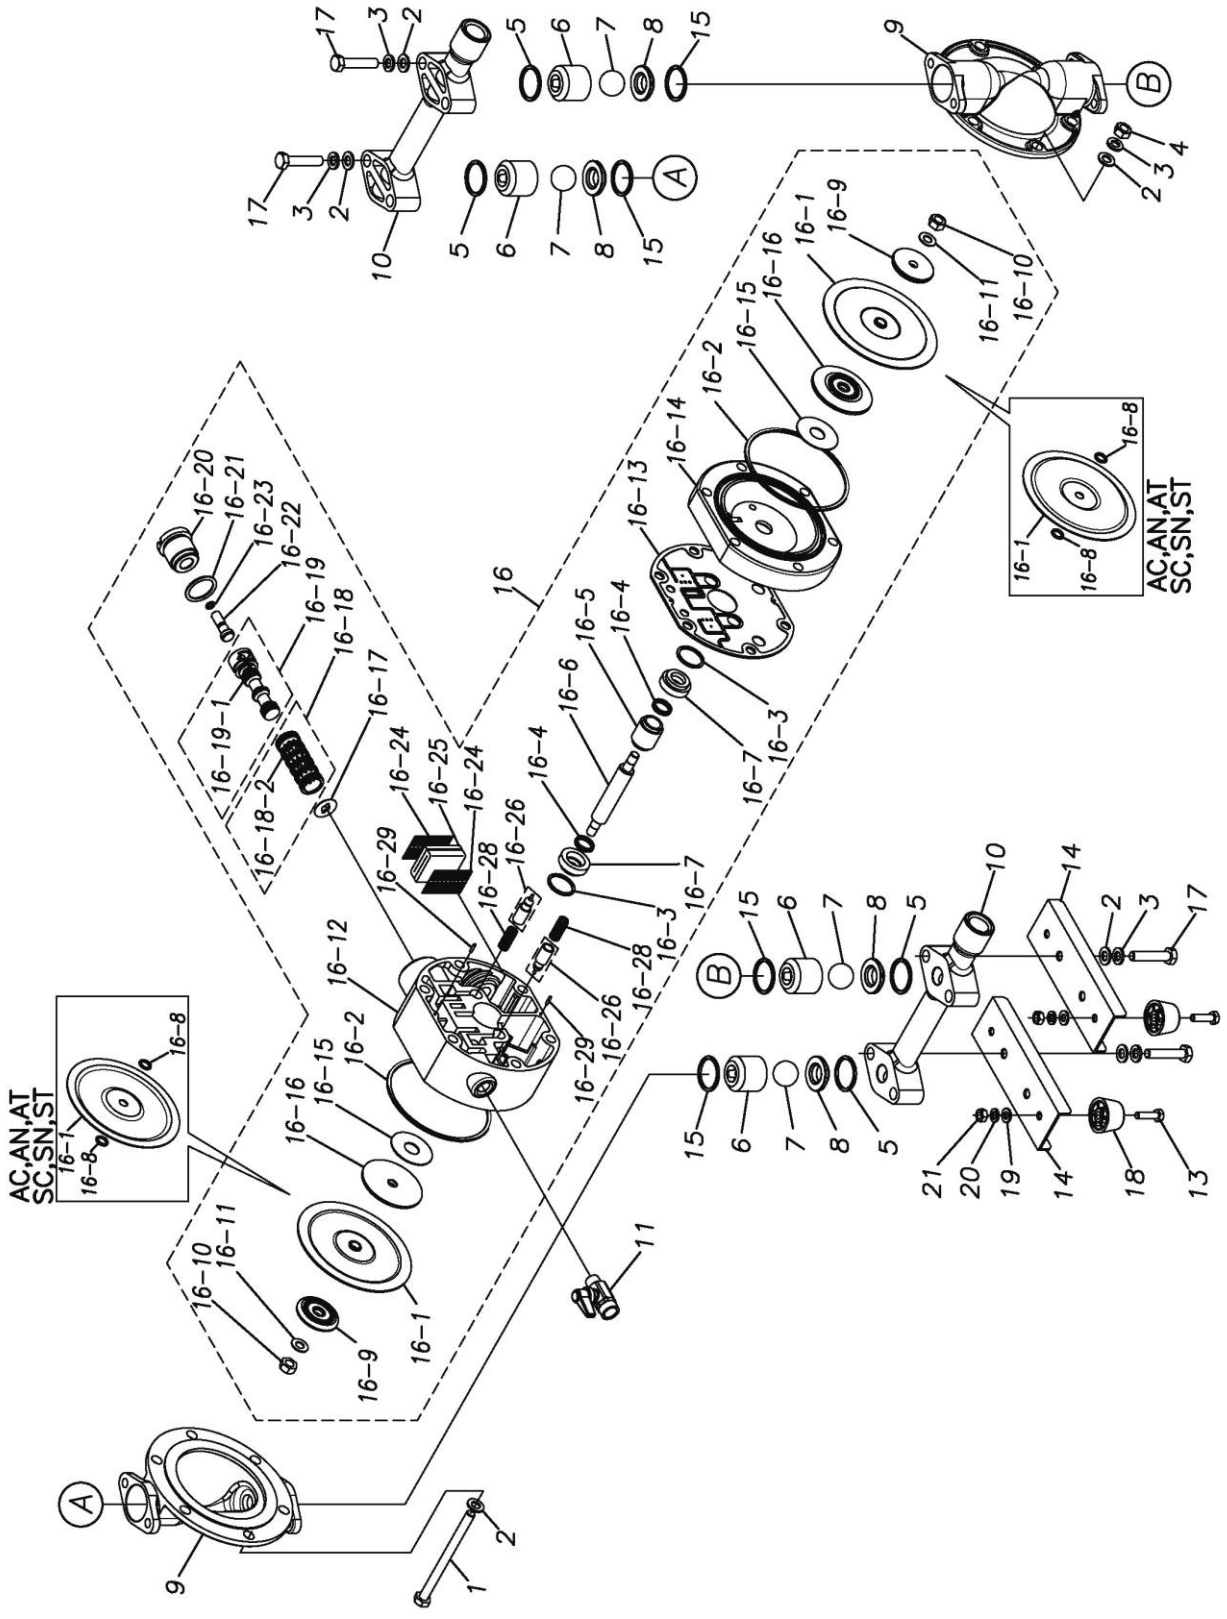

Ref.No.	Parts No.	Description	Parts Component	Remark	Order Qty
1	9B1290801	BOLT M8 × 105	6		
2	9W1210800	PLAIN WASHER M8	20		
3	9W2210800	SPRING LOCK WASHER M8	14		
4	9N1210800	NUT M8	6		
5	9S1BP0026	O RING P-26	4		
6	1E20025SM	VALVE STOPPER	4		
7	1E20030NB	BALL	4		
8	1E20026SM	VALVE SEAT	4		
9	1E20045SM	OUT CHAMBER	2		
10	1E20047SN	MANIFOLD	2		
11	1E90002MN	BALL VALVE	1		
13	9B1210622	BOLT M6 × 22	4		
14	1E30072MM	BASE	2		
15	9S1BG0025	O RING G-25	4		
16	1E10017MN	BODY ASSEMBLY	1		
16-1	1D20018NB	DIAPHRAGM	2	The parts of #16 are available with a set as [1E10017MN:BODY ASSEMBLY]. This is also available individually.	
16-2	9S1BG0095	O RING G-95	2		
16-3	9S1BP1022	O RING P-22A	2		
16-4	9S2BA0014	PACKING	2		
16-5	1E30050MB	CENTER ROD GUIDE	1		
16-6	1E20040MM	CENTER ROD	1		
16-7	1E30051MB	BUSHING	2		
16-8	9S1BP0008	O RING P-8	4		
16-9	1E20027SM	CENTER DISK	2		
16-10	9N1310800	NUT M8	2		
16-11	9W3310800	CONED DISK SPRING M8	2		
16-12	1E30052MN	BODY A	1		
16-13	1E30053MB	GASKET	1		
16-14	1E30054MM	BODY A	1		
16-15	1E30023MB	CUSHION	2		
16-16	1E30022MB	CENTER DISK	2		
16-17	1E30025MB	CUSHION	1		
16-18	1E10004MK	SLEEVE ASSEMBLY	1		
16-18-1	9S1BA0018	O RING AS568-018	6	The parts of #16-18 are available with a set as [1E10004MK:SLEEVE ASSEMBLY]. This is also available individually.	
16-19	1E10024MK	C SPOOL ASSEMBLY	1	The parts of #16 are available with a set as [1E10017MN:BODY ASSEMBLY]. This is also available individually.	
16-19-1	1E30031MM	SEAL RING	5	The parts of #16-19 are available with a set as [1E10024MK:C SPOOL ASSEMBLY]. This is also available individually.	
16-20	1E30026MM	CAP	1	The parts of #16 are available with a set as [1E10017MN:BODY ASSEMBLY]. This is also available individually.	
16-21	9S1BP0024	O RING P-24	1		
16-22	1E30027MM	RESET BUTTON	1		
16-23	9S1BP0005	O RING P-5	1		
16-24	1C30015MB	MESH	2		
16-25	1C30014MB	SILENCER	1		
16-26	1E10025MK	PILOT VALVE ASSEMBLY	2		
16-28	1E30024MM	SPRING	2		
16-29	9R2112008	SPRING PIN φ 2 × 8	2		
17	9B1220840	BOLT M8 × 40	8		
18	1C30004MB	RUBBER FEET	4		
19	9W1210600	PLAIN WASHER M6	4		
20	9W2210600	SPRING LOCK WASHER M6	4		
21	9N1210600	NUT M6	4