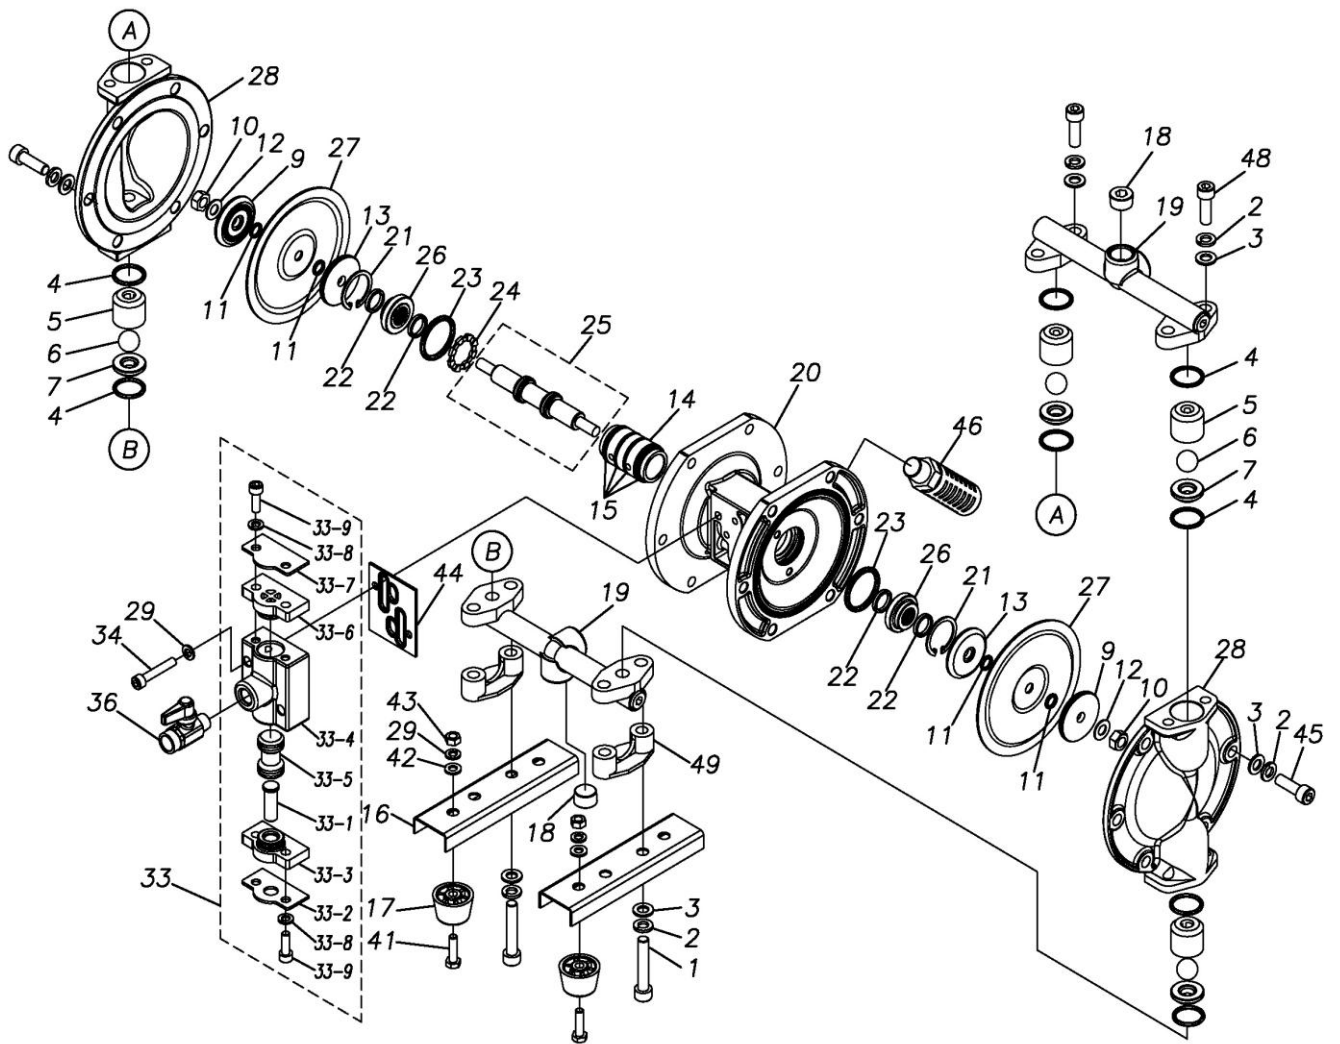

Exploded View Drawing and Parts List

Model: **TC-X101ST-NPT**

Model Number: **1D00062MNA**

Serial Number:

Service Code:

The part list and exploded view drawing as attached below indicate the full list of parts for the above mentioned pump model.

Please contact your Pump Distributor directly for more information.

Ref.No.	Parts No.	Description	Parts Component	Remark	Order Qty
1	9B3210840	BOLT M8 × 40	4		
2	9W2210800	SPRING LOCK WASHER M8	20		
3	9W1210800	PLAIN WASHER M8	20		
4	9S1TP0021	O RING P-21	8		
5	1D20004SM	VALVE STOPPER	4		
6	1D20006TM	BALL	4		
7	1D20010SM	VALVE SEAT	4		
9	1E20027SM	CENTER DISK	2		
10	9N1310800	NUT M8	2		
11	9S1TP0008	O RING P-8	4		
12	9W3310800	CONED DISK SPRING M8	2		
13	1D30001MM	CENTER DISK	2		
14	1D30002MM	SLEEVE	1		
15	9S1BJ1026	O RING JASO-1026	4		
16	1D30004MM	BASE	2		
17	1C30004MB	RUBBER FEET	4		
18	9P63N9903	PLUG	2		
19	1D10007MN	MANIFOLD ASSEMBLY	2		
20	1D30013MN	BODY	1		
21	9R1120030	RETAINING RING	2		
22	9S2BA0014	PACKING	4		
23	9S1BG0030	O RING G-30	2		
24	1D30014MB	SPACER	1		
25	1D10004MK	CENTER ROD ASSEMBLY	1		
26	1D30015MM	CENTER ROD GUIDE	2		
27	1D20019T3	DIAPHRAGM	2		
28	1D20023SM	OUT CHAMBER	2		
29	9W2210600	SPRING LOCK WASHER M6	6		
33	1D10003MN	VALVE BODY ASSEMBLY	1		
33-1	1D30007MM	RESET BUTTON	1		
33-2	1D30008MM	REINFORCEMENT PLATE VALVE	1		
33-3	1D30009MB	SPOOL STOPPER LOWER	1		
33-4	1D30010MN	VALVE BODY	1		
33-5	1D10002MK	SPOOL ASSEMBLY	1		
33-6	1D30011MB	SPOOL STOPPER UPPER	1		
33-7	1D30012MM	REINFORCEMENT VALVE UPPER	1		
33-8	9W2210600	SPRING LOCK WASHER M6	4		
33-9	9B3210618	BOLT M6 × 18	4		
34	9B3220635	BOLT M6 × 35	2		
36	1E90002MN	BALL VALVE	1		
41	9B1210622	BOLT M6 × 22	4		
42	9W1210600	PLAIN WASHER M6	4		
43	9N1210600	NUT M6	4		
44	1D30017MB	VALVE BODY GASKET	1		
45	9B3210825	BOLT M8 × 25	12		
46	1D90001MN	SILENCER	1		
48	9B3210820	BOLT M8 × 20	4		
49	1D30019MB	SPACER	2		

The parts of #33 are available with a set as [1D10003MN: VALVE BODY ASSEMBLY]. This is also available individually.

memo