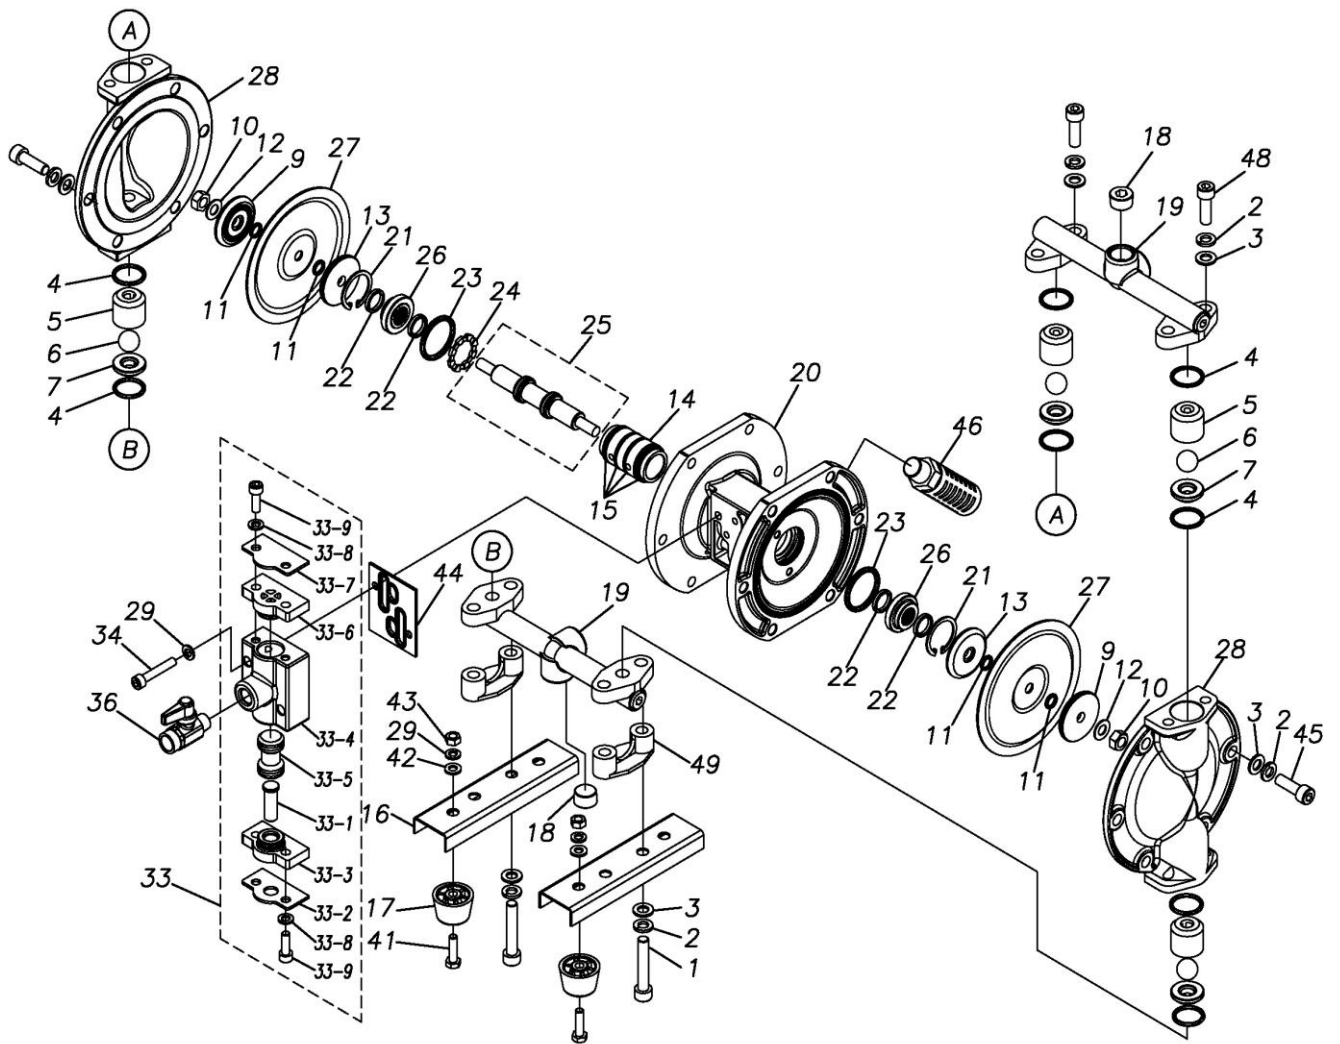

Exploded View Drawing and Parts List

Model: **TC-X101SN-NPT**

Model Number: **1D00061MNA**

Serial Number:

Service Code:

The part list and exploded view drawing as attached below indicate the full list of parts for the above mentioned pump model.

Please contact your Pump Distributor directly for more information.

Ref.No.	Parts No.	Description	Parts Component	Remark	Order Qty
1	9B3210840	BOLT M8 × 40	4		
2	9W2210800	SPRING LOCK WASHER M8	20		
3	9W1210800	PLAIN WASHER M8	20		
4	9S1BP0021	O RING P-21	8		
5	1D20004SM	VALVE STOPPER	4		
6	1D20005BB	BALL	4		
7	1D20010SM	VALVE SEAT	4		
9	1E20027SM	CENTER DISK	2		
10	9N1310800	NUT M8	2		
11	9S1BP0008	O RING P-8	4		
12	9W3310800	CONED DISK SPRING M8	2		
13	1D30001MM	CENTER DISK	2		
14	1D30002MM	SLEEVE	1		
15	9S1BJ1026	O RING JASO-1026	4		
16	1D30004MM	BASE	2		
17	1C30004MB	RUBBER FEET	4		
18	9P63N9903	PLUG	2		
19	1D10007MN	MANIFOLD ASSEMBLY	2		
20	1D30013MN	BODY	1		
21	9R1120030	RETAINING RING	2		
22	9S2BA0014	PACKING	4		
23	9S1BG0030	O RING G-30	2		
24	1D30014MB	SPACER	1		
25	1D10004MK	CENTER ROD ASSEMBLY	1		
26	1D30015MM	CENTER ROD GUIDE	2		
27	1D20018BB	DIAPHRAGM	2		
28	1D20023SM	OUT CHAMBER	2		
29	9W2210600	SPRING LOCK WASHER M6	6		
33	1D10003MN	VALVE BODY ASSEMBLY	1		
33-1	1D30007MM	RESET BUTTON	1		
33-2	1D30008MM	REINFORCEMENT PLATE VALVE	1		
33-3	1D30009MB	SPOOL STOPPER LOWER	1		
33-4	1D30010MN	VALVE BODY	1		
33-5	1D10002MK	SPOOL ASSEMBLY	1		
33-6	1D30011MB	SPOOL STOPPER UPPER	1		
33-7	1D30012MM	REINFORCEMENT VALVE UPPER	1		
33-8	9W2210600	SPRING LOCK WASHER M6	4		
33-9	9B3210618	BOLT M6 × 18	4		
34	9B3220635	BOLT M6 × 35	2		
36	1E90002MN	BALL VALVE	1		
41	9B1210622	BOLT M6 × 22	4		
42	9W1210600	PLAIN WASHER M6	4		
43	9N1210600	NUT M6	4		
44	1D30017MB	VALVE BODY GASKET	1		
45	9B3210825	BOLT M8 × 25	12		
46	1D90001MN	SILENCER	1		
48	9B3210820	BOLT M8 × 20	4		
49	1D30019MB	SPACER	2		

The parts of #33 are available with a set as [1D10003MN: VALVE BODY ASSEMBLY]. This is also available individually.

memo