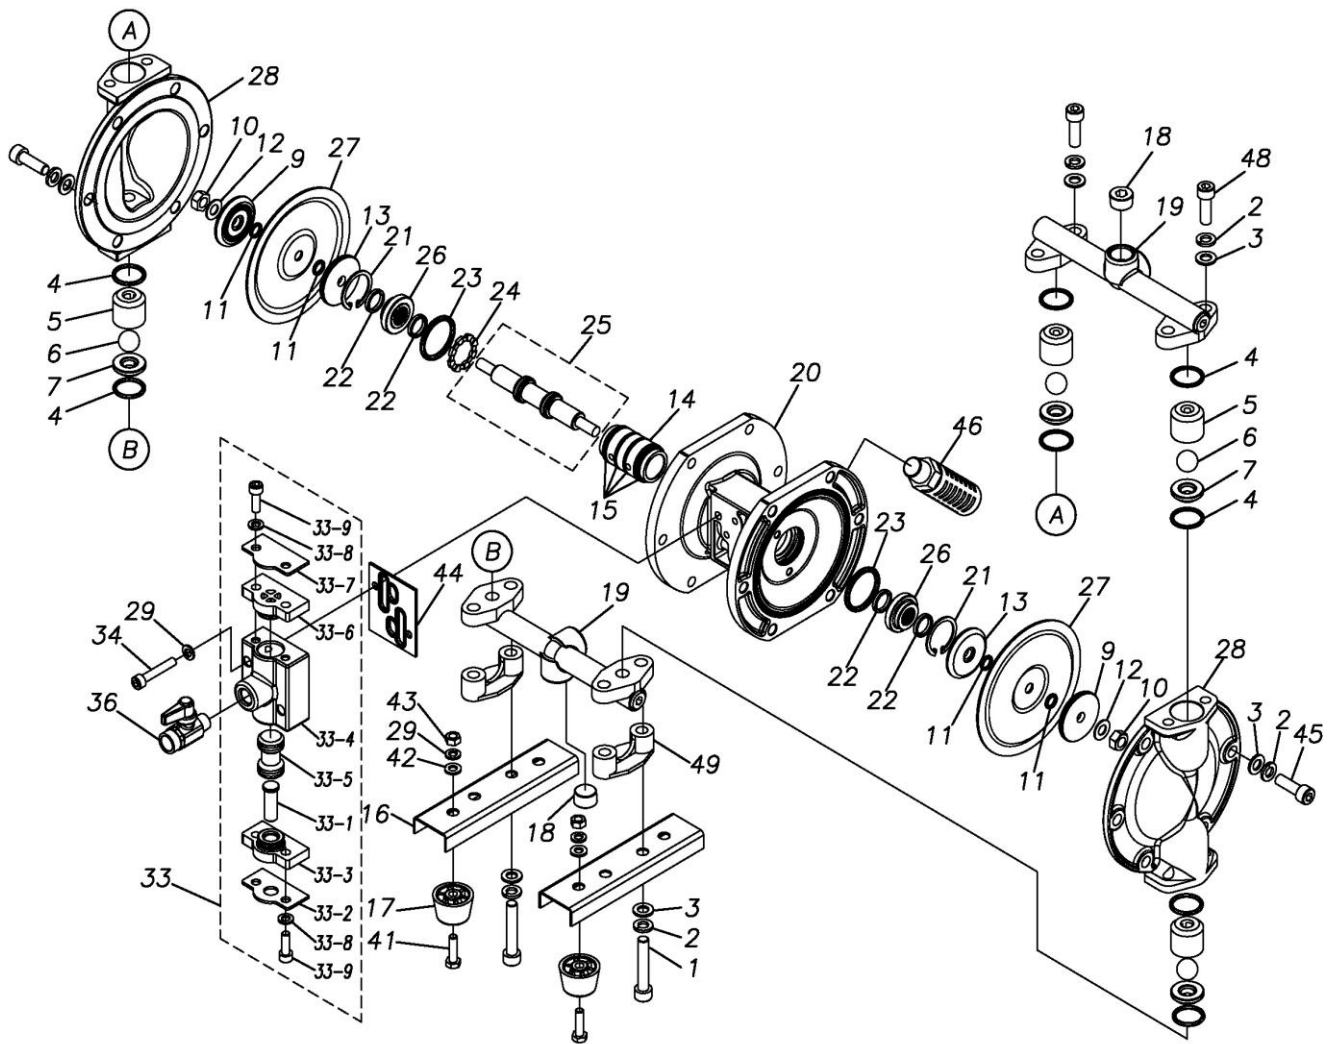

Exploded View Drawing and Parts List

Model: **TC-X101SC-NPT**

Model Number: **1D00060MNA**

Serial Number:

Service Code:

The part list and exploded view drawing as attached below indicate the full list of parts for the above mentioned pump model.

Please contact your Pump Distributor directly for more information.

Ref.No.	Parts No.	Description	Parts Component	Remark	Order Qty
1	9B3210840	BOLT M8 × 40	4		
2	9W2210800	SPRING LOCK WASHER M8	20		
3	9W1210800	PLAIN WASHER M8	20		
4	9S1BP0021	O RING P-21	8		
5	1D20004SM	VALVE STOPPER	4		
6	1D20005NB	BALL	4		
7	1D20010SM	VALVE SEAT	4		
9	1E20027SM	CENTER DISK	2		
10	9N1310800	NUT M8	2		
11	9S1BP0008	O RING P-8	4		
12	9W3310800	CONED DISK SPRING M8	2		
13	1D30001MM	CENTER DISK	2		
14	1D30002MM	SLEEVE	1		
15	9S1BJ1026	O RING JASO-1026	4		
16	1D30004MM	BASE	2		
17	1C30004MB	RUBBER FEET	4		
18	9P63N9903	PLUG	2		
19	1D10007MN	MANIFOLD ASSEMBLY	2		
20	1D30013MN	BODY	1		
21	9R1120030	RETAINING RING	2		
22	9S2BA0014	PACKING	4		
23	9S1BG0030	O RING G-30	2		
24	1D30014MB	SPACER	1		
25	1D10004MK	CENTER ROD ASSEMBLY	1		
26	1D30015MM	CENTER ROD GUIDE	2		
27	1D20018NB	DIAPHRAGM	2		
28	1D20023SM	OUT CHAMBER	2		
29	9W2210600	SPRING LOCK WASHER M6	6		
33	1D10003MN	VALVE BODY ASSEMBLY	1		
33-1	1D30007MM	RESET BUTTON	1		
33-2	1D30008MM	REINFORCEMENT PLATE VALVE	1		
33-3	1D30009MB	SPOOL STOPPER LOWER	1		
33-4	1D30010MN	VALVE BODY	1		
33-5	1D10002MK	SPOOL ASSEMBLY	1		
33-6	1D30011MB	SPOOL STOPPER UPPER	1		
33-7	1D30012MM	REINFORCEMENT VALVE UPPER	1		
33-8	9W2210600	SPRING LOCK WASHER M6	4		
33-9	9B3210618	BOLT M6 × 18	4		
34	9B3220635	BOLT M6 × 35	2		
36	1E90002MN	BALL VALVE	1		
41	9B1210622	BOLT M6 × 22	4		
42	9W1210600	PLAIN WASHER M6	4		
43	9N1210600	NUT M6	4		
44	1D30017MB	VALVE BODY GASKET	1		
45	9B3210825	BOLT M8 × 25	12		
46	1D90001MN	SILENCER	1		
48	9B3210820	BOLT M8 × 20	4		
49	1D30019MB	SPACER	2		

The parts of #33 are available with a set as [1D10003MN: VALVE BODY ASSEMBLY]. This is also available individually.

memo