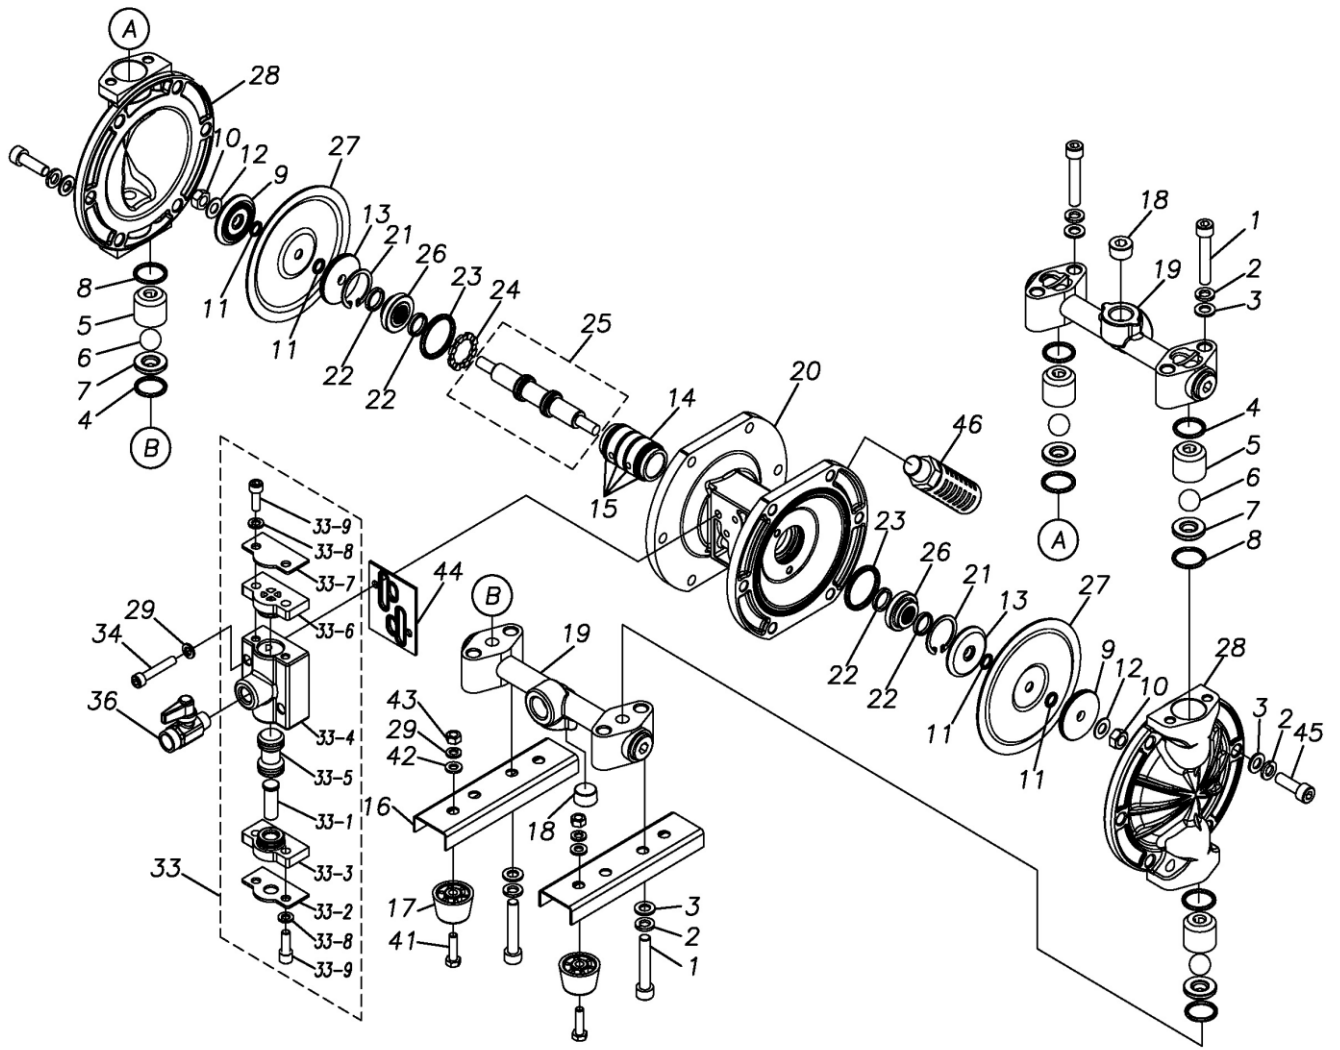

Exploded View Drawing and Parts List

Model: **TC-X101AS-NPT**

Model Number: **1D00059MNA**

Serial Number:

Service Code:

The part list and exploded view drawing as attached below indicate the full list of parts for the above mentioned pump model.

Please contact your Pump Distributor directly for more information.

Ref.No.	Parts No.	Description	Parts Component	Remark	Order Qty
1	9B3220845	BOLT M8 × 45	8		
2	9W2210800	SPRING LOCK WASHER M8	20		
3	9W1210800	PLAIN WASHER M8	20		
4	9S1TP0021	O RING P-21	4		
5	1D20003MB	VALVE STOPPER	4		
6	1D20005EB	BALL	4		
7	1D20009AM	VALVE SEAT	4		
8	9S1TP0020	O RING P-20	4		
9	1E20024AM	CENTER DISK	2		
10	9N1310800	NUT M8	2		
12	9W3310800	CONED DISK SPRING M8	2		
13	1D30001MM	CENTER DISK	2		
14	1D30002MM	SLEEVE	1		
15	9S1BJ1026	O RING JASO-1026	4		
16	1D30004MM	BASE	2		
17	1C30004MB	RUBBER FEET	4		
18	9P62N9903	PLUG	2		
19	1D10006MN	MANIFOLD ASSEMBLY	2		
20	1D30013MN	BODY	1		
21	9R1120030	RETAINING RING	2		
22	9S2BA0014	PACKING	4		
23	9S1BG0030	O RING G-30	2		
24	1D30014MB	SPACER	1		
25	1D10004MK	CENTER ROD ASSEMBLY	1		
26	1D30015MM	CENTER ROD GUIDE	2		
27	1D20020SB	DIAPHRAGM	2		
28	1D20022AM	OUT CHAMBER	2		
29	9W2210600	SPRING LOCK WASHER M6	6		
33	1D10003MN	VALVE BODY ASSEMBLY	1		
33-1	1D30007MM	RESET BUTTON	1		
33-2	1D30008MM	REINFORCEMENT PLATE VALVE	1		
33-3	1D30009MB	SPOOL STOPPER LOWER	1		
33-4	1D30010MN	VALVE BODY	1		
33-5	1D10002MK	SPOOL ASSEMBLY	1		
33-6	1D30011MB	SPOOL STOPPER UPPER	1		
33-7	1D30012MM	REINFORCEMENT VALVE UPPER	1		
33-8	9W2210600	SPRING LOCK WASHER M6	4		
33-9	9B3210618	BOLT M6 × 18	4		
34	9B3220635	BOLT M6 × 35	2		
36	1E90002MN	BALL VALVE	1		
41	9B1210622	BOLT M6 × 22	4		
42	9W1210600	PLAIN WASHER M6	4		
43	9N1210600	NUT M6	4		
44	1D30017MB	VALVE BODY GASKET	1		
45	9B3210825	BOLT M8 × 25	12		
46	1D90001MN	SILENCER	1		

The parts of #33 are available with a set as [1D10003MN: VALVE BODY ASSEMBLY]. This is also available individually.

memo