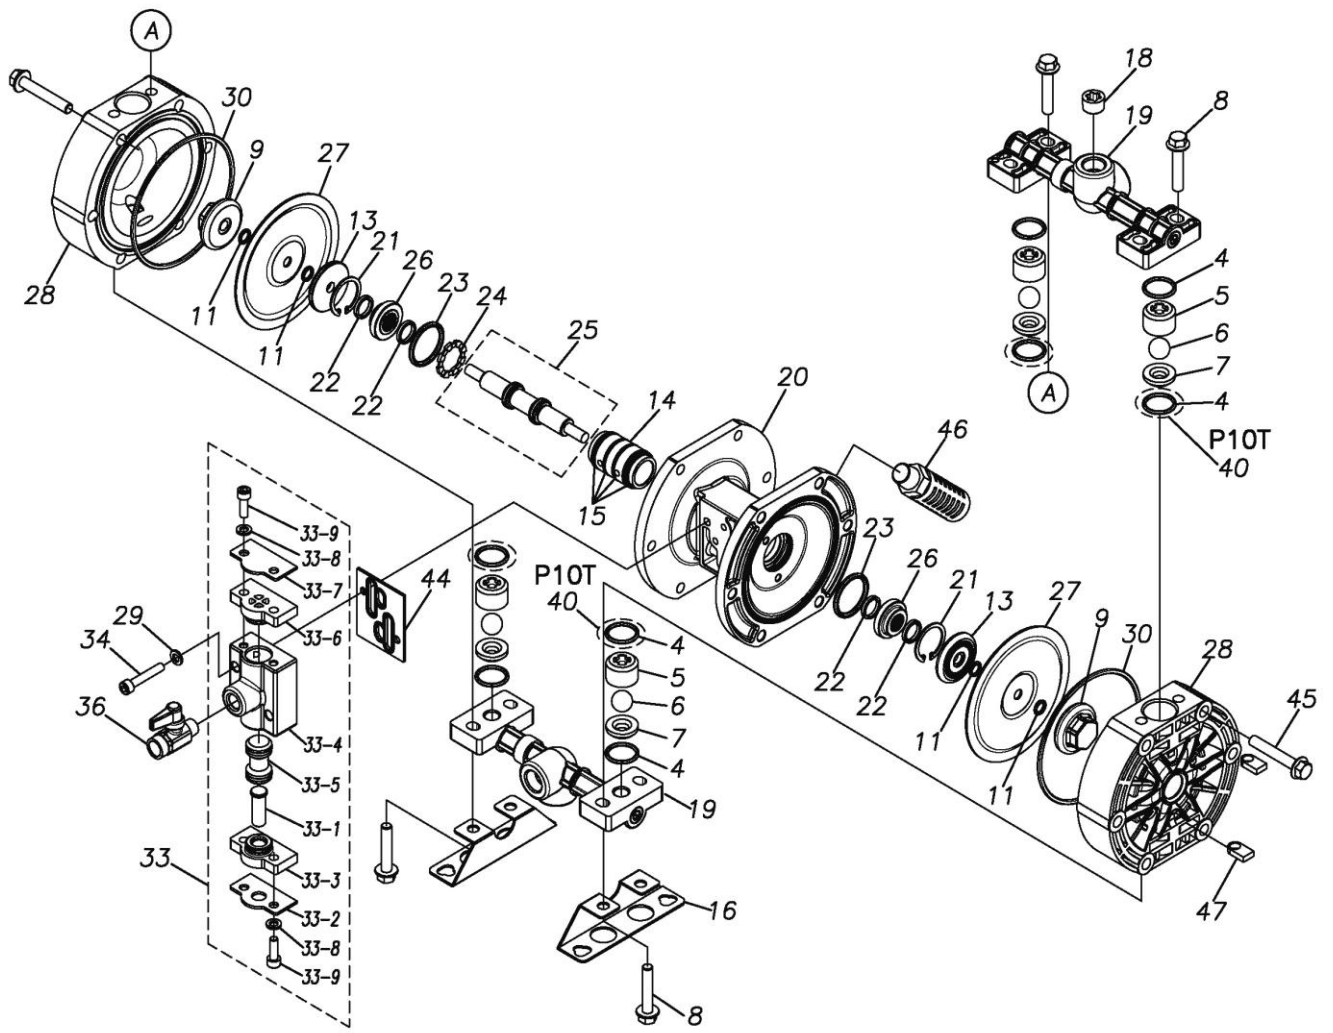

Exploded View Drawing and Parts List

Model: **TC-X100PS-PP-NPT**

Model Number: **1D00054MNA**

Serial Number:

Service Code:

The part list and exploded view drawing as attached below indicate the full list of parts for the above mentioned pump model.

Please contact your Pump Distributor directly for more information.

Ref.No.	Parts No.	Description	Parts Component	Remark	Order Qty
4	9S1EP0021	O RING P-21	8		
5	1D20027PB	VALVE STOPPER	4		
6	1D20005EB	BALL	4		
7	1D20029PM	VALVE SEAT	4		
8	9B2210840	BOLT M8 × 40	8		
9	1D20028PM	CENTER DISK	2		
13	1E20024AM	CENTER DISK	2		
14	1D30002MM	SLEEVE	1		
15	9S1BJ1026	O RING JASO-1026	4		
16	1D30003MM	BASE	2		
18	1H30043MN	PLUG	2		
19	1D10008MN	MANIFOLD ASSEMBLY	2		
20	1D30013MN	BODY	1		
21	9R1120030	RETAINING RING	2		
22	9S2BA0014	PACKING	4		
23	9S1BG0030	O RING G-30	2		
24	1D30014MB	SPACER	1		
25	1D10004MK	CENTER ROD ASSEMBLY	1		
26	1D30015MM	CENTER ROD GUIDE	2		
27	1D20020SB	DIAPHRAGM	2		
28	1D20026PM	OUT CHAMBER	2		
29	9W2210600	SPRING LOCK WASHER M6	2		
30	9S1EG0105	O RING G-105	2		
33	1D10003MN	VALVE BODY ASSEMBLY	1	The parts of #33 are available with a set as [1D10003MN: VALVE BODY ASSEMBLY]. This is also available individually.	
33-1	1D30007MM	RESET BUTTON	1		
33-2	1D30008MM	REINFORCEMENT PLATE VALVE	1		
33-3	1D30009MB	SPOOL STOPPER LOWER	1		
33-4	1D30010MN	VALVE BODY	1		
33-5	1D10002MK	SPOOL ASSEMBLY	1		
33-6	1D30011MB	SPOOL STOPPER UPPER	1		
33-7	1D30012MM	REINFORCEMENT VALVE UPPER	1		
33-8	9W2210600	SPRING LOCK WASHER M6	4		
33-9	9B3210618	BOLT M6 × 18	4		
34	9B3220635	BOLT M6 × 35	2		
36	1E90002MN	BALL VALVE	1		
39	1H90001MB	SEAL TAPE	1		
44	1D30017MB	VALVE BODY GASKET	1		
45	9B2210850	BOLT M8 × 50	12		
46	1D90001MN	SILENCER	1		
47	1D30022MM	NAT OUT CHAMBER	8		