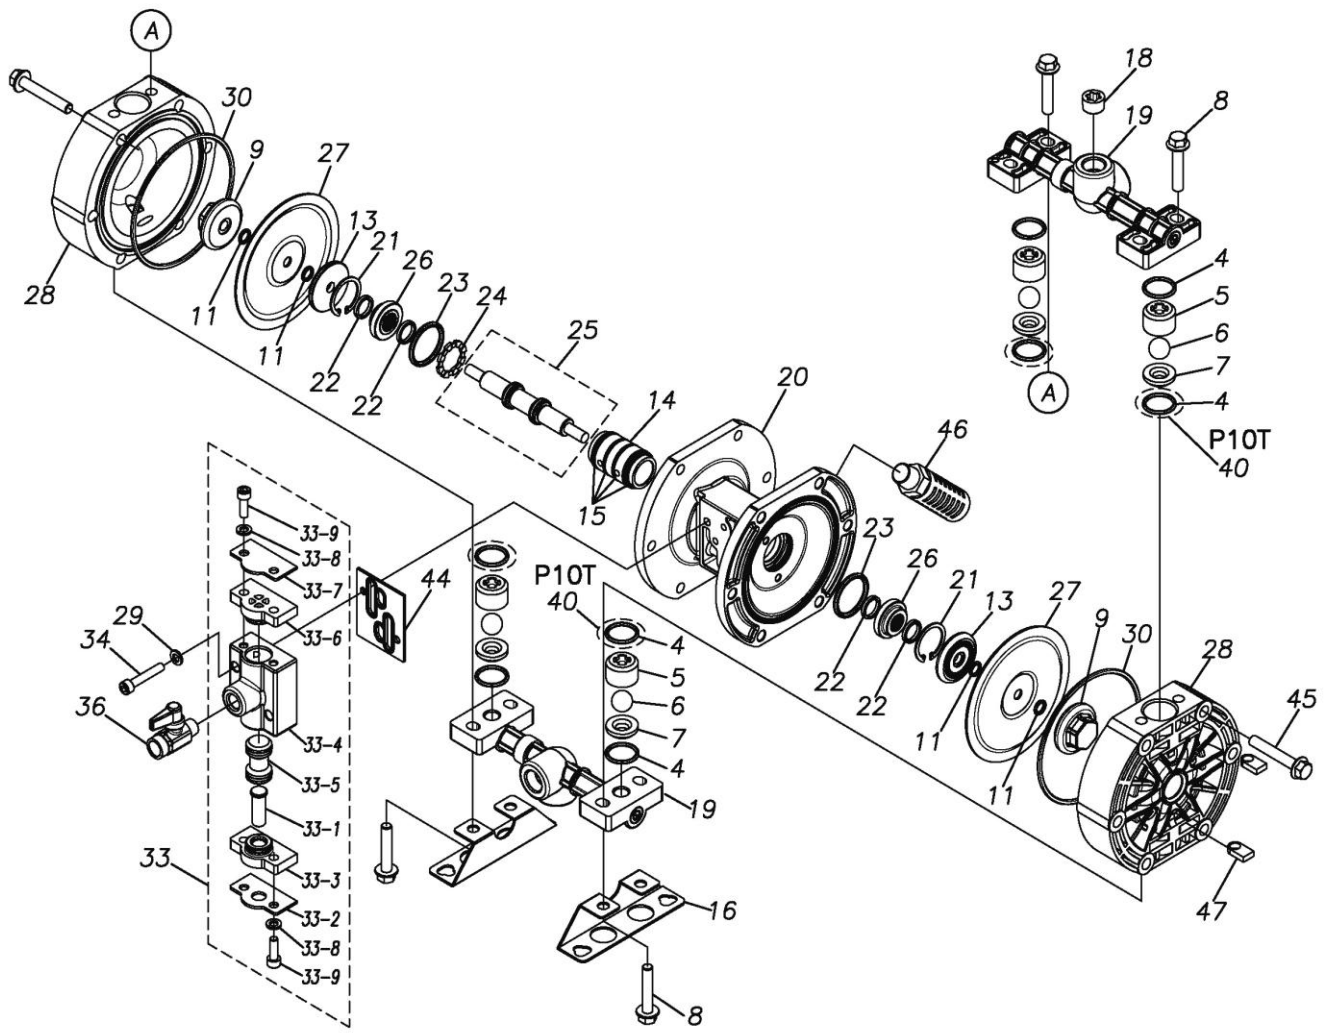

## Exploded View Drawing and Parts List

Model: **TC-X100PH-PP-NPT**

Model Number: **1D00053MNA**

Serial Number:

Service Code:

The part list and exploded view drawing as attached below indicate the full list of parts for the above mentioned pump model.

Please contact your Pump Distributor directly for more information.

Ref.No.	Parts No.	Description	Parts Component	Remark	Order Qty
4	9S1BP0021	O RING P-21	8		
5	1D20027PB	VALVE STOPPER	4		
6	1D20005BB	BALL	4		
7	1D20029PM	VALVE SEAT	4		
8	9B2210840	BOLT M8 × 40	8		
9	1D20028PM	CENTER DISK	2		
13	1E20024AM	CENTER DISK	2		
14	1D30002MM	SLEEVE	1		
15	9S1BJ1026	O RING JASO-1026	4		
16	1D30003MM	BASE	2		
18	1H30043MN	PLUG	2		
19	1D10008MN	MANIFOLD ASSEMBLY	2		
20	1D30013MN	BODY	1		
21	9R1120030	RETAINING RING	2		
22	9S2BA0014	PACKING	4		
23	9S1BG0030	O RING G-30	2		
24	1D30014MB	SPACER	1		
25	1D10004MK	CENTER ROD ASSEMBLY	1		
26	1D30015MM	CENTER ROD GUIDE	2		
27	1D20020HB	DIAPHRAGM	2		
28	1D20026PM	OUT CHAMBER	2		
29	9W2210600	SPRING LOCK WASHER M6	2		
30	9S1BG0105	O RING G-105	2		
33	1D10003MN	VALVE BODY ASSEMBLY	1	The parts of #33 are available with a set as [1D10003MN: VALVE BODY ASSEMBLY]. This is also available individually.	
33-1	1D30007MM	RESET BUTTON	1		
33-2	1D30008MM	REINFORCEMENT PLATE VALVE	1		
33-3	1D30009MB	SPOOL STOPPER LOWER	1		
33-4	1D30010MN	VALVE BODY	1		
33-5	1D10002MK	SPOOL ASSEMBLY	1		
33-6	1D30011MB	SPOOL STOPPER UPPER	1		
33-7	1D30012MM	REINFORCEMENT VALVE UPPER	1		
33-8	9W2210600	SPRING LOCK WASHER M6	4		
33-9	9B3210618	BOLT M6 × 18	4		
34	9B3220635	BOLT M6 × 35	2		
36	1E90002MN	BALL VALVE	1		
39	1H90001MB	SEAL TAPE	1		
44	1D30017MB	VALVE BODY GASKET	1		
45	9B2210850	BOLT M8 × 50	12		
46	1D90001MN	SILENCER	1		
47	1D30022MM	NAT OUT CHAMBER	8		