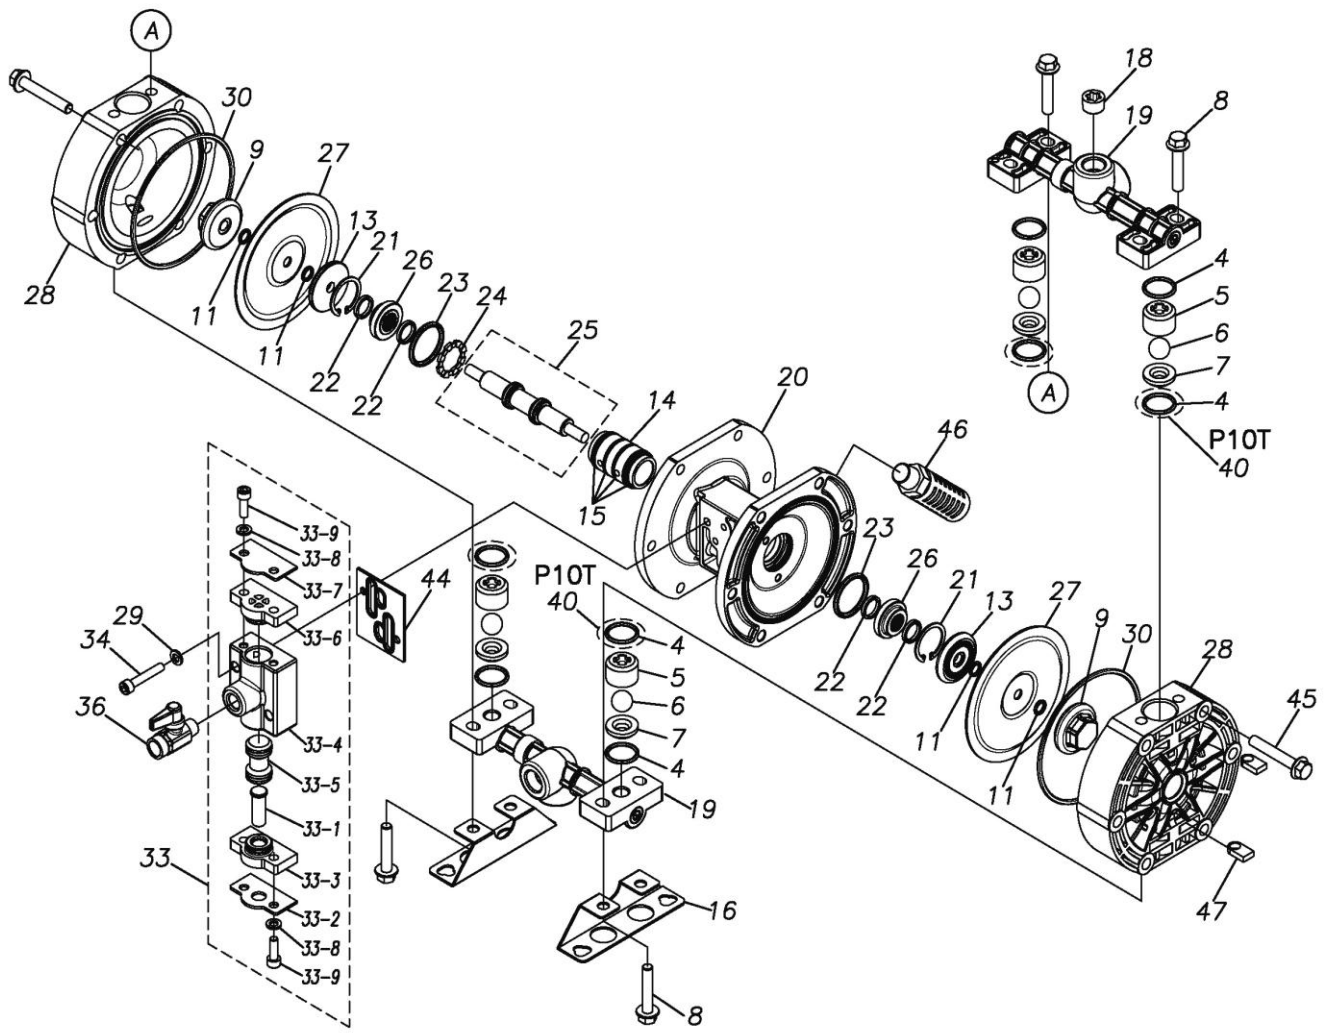

## Exploded View Drawing and Parts List

Model: **TC-X100PT-PP-NPT**

Model Number: **1D00052MNA**

Serial Number:

Service Code:

The part list and exploded view drawing as attached below indicate the full list of parts for the above mentioned pump model.

Please contact your Pump Distributor directly for more information.

Ref.No.	Parts No.	Description	Parts Component	Remark	Order Qty
4	9S1TP0021	O RING P-21	8		
5	1D20027PB	VALVE STOPPER	4		
6	1D20006TM	BALL	4		
7	1D20029PM	VALVE SEAT	4		
8	9B2210840	BOLT M8 × 40	8		
9	1D20028PM	CENTER DISK	2		
11	9S1TP0008	O RING P-8	4		
13	1E20024AM	CENTER DISK	2		
14	1D30002MM	SLEEVE	1		
15	9S1BJ1026	O RING JASO-1026	4		
16	1D30003MM	BASE	2		
18	1H30043MN	PLUG	2		
19	1D10008MN	MANIFOLD ASSEMBLY	2		
20	1D30013MN	BODY	1		
21	9R1120030	RETAINING RING	2		
22	9S2BA0014	PACKING	4		
23	9S1BG0030	O RING G-30	2		
24	1D30014MB	SPACER	1		
25	1D10004MK	CENTER ROD ASSEMBLY	1		
26	1D30015MM	CENTER ROD GUIDE	2		
27	1D20019T3	DIAPHRAGM	2		
28	1D20026PM	OUT CHAMBER	2		
29	9W2210600	SPRING LOCK WASHER M6	2		
30	9S1TG0105	O RING G-105	2		
33	1D10003MN	VALVE BODY ASSEMBLY	1		
33-1	1D30007MM	RESET BUTTON	1	The parts of #33 are available with a set as [1D10003MN: VALVE BODY ASSEMBLY]. This is also available individually.	
33-2	1D30008MM	REINFORCEMENT PLATE VALVE	1		
33-3	1D30009MB	SPOOL STOPPER LOWER	1		
33-4	1D30010MN	VALVE BODY	1		
33-5	1D10002MK	SPOOL ASSEMBLY	1		
33-6	1D30011MB	SPOOL STOPPER UPPER	1		
33-7	1D30012MM	REINFORCEMENT VALVE UPPER	1		
33-8	9W2210600	SPRING LOCK WASHER M6	4		
33-9	9B3210618	BOLT M6 × 18	4		
34	9B3220635	BOLT M6 × 35	2		
36	1E90002MN	BALL VALVE	1		
39	1H90001MB	SEAL TAPE	1		
44	1D30017MB	VALVE BODY GASKET	1		
45	9B2210850	BOLT M8 × 50	12		
46	1D90001MN	SILENCER	1		
47	1D30022MM	NAT OUT CHAMBER	8		