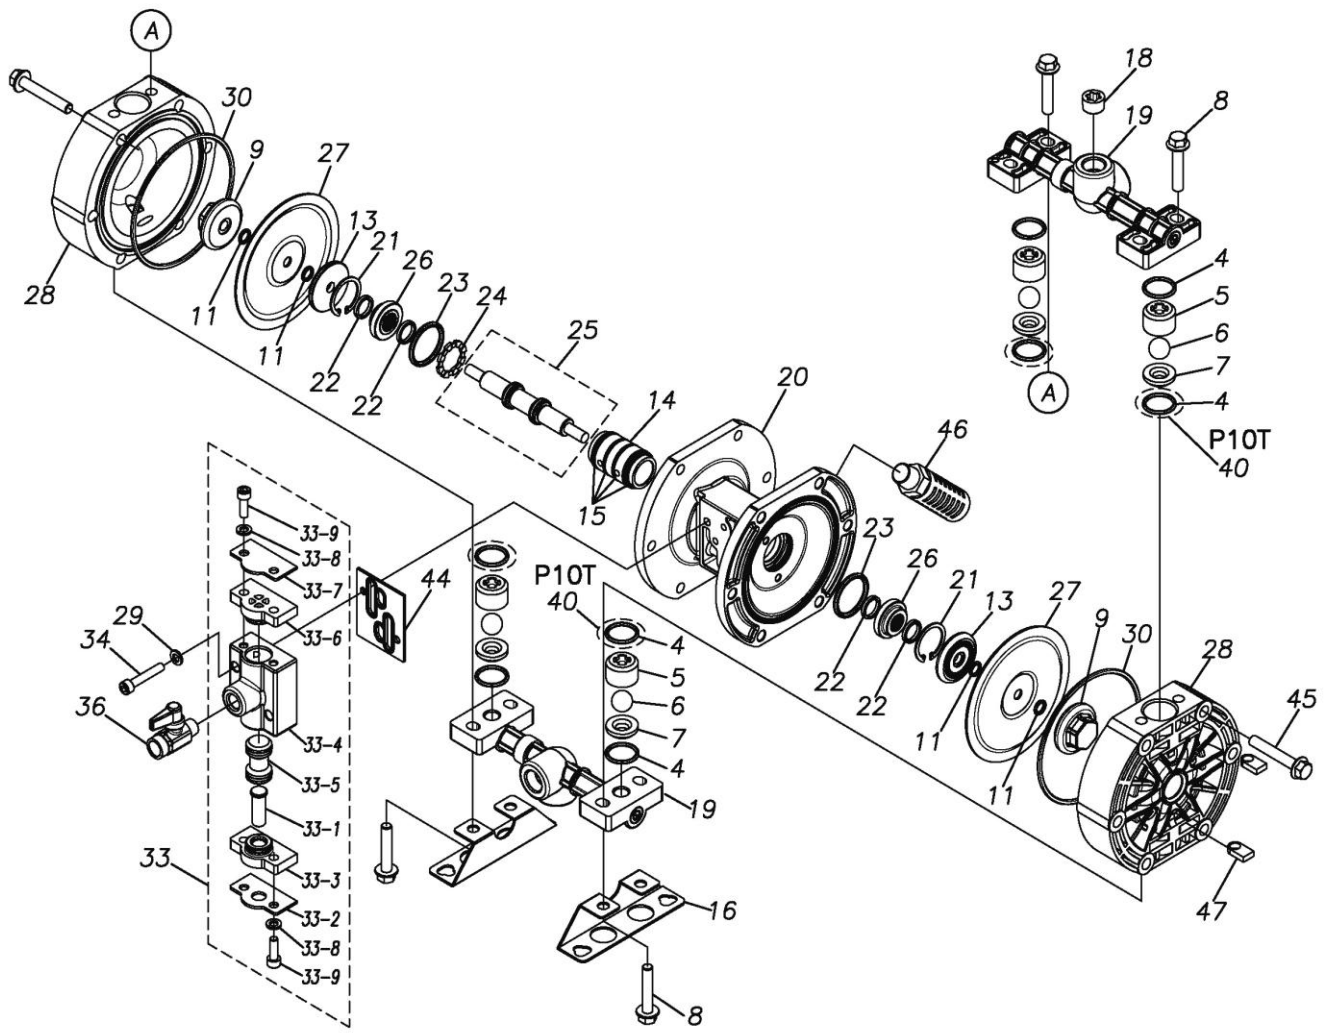

## Exploded View Drawing and Parts List

Model: **TC-X100PN-PP-NPT**

Model Number: **1D00051MNA**

Serial Number:

Service Code:

The part list and exploded view drawing as attached below indicate the full list of parts for the above mentioned pump model.

Please contact your Pump Distributor directly for more information.

Ref.No.	Parts No.	Description	Parts Component	Remark	Order Qty
4	9S1BP0021	O RING P-21	8		
5	1D20027PB	VALVE STOPPER	4		
6	1D20005BB	BALL	4		
7	1D20029PM	VALVE SEAT	4		
8	9B2210840	BOLT M8 × 40	8		
9	1D20028PM	CENTER DISK	2		
11	9S1BP0008	O RING P-8	4		
13	1E20024AM	CENTER DISK	2		
14	1D30002MM	SLEEVE	1		
15	9S1BJ1026	O RING JASO-1026	4		
16	1D30003MM	BASE	2		
18	1H30043MN	PLUG	2		
19	1D10008MN	MANIFOLD ASSEMBLY	2		
20	1D30013MN	BODY	1		
21	9R1120030	RETAINING RING	2		
22	9S2BA0014	PACKING	4		
23	9S1BG0030	O RING G-30	2		
24	1D30014MB	SPACER	1		
25	1D10004MK	CENTER ROD ASSEMBLY	1		
26	1D30015MM	CENTER ROD GUIDE	2		
27	1D20018BB	DIAPHRAGM	2		
28	1D20026PM	OUT CHAMBER	2		
29	9W2210600	SPRING LOCK WASHER M6	2		
30	9S1BG0105	O RING G-105	2		
33	1D10003MN	VALVE BODY ASSEMBLY	1		
33-1	1D30007MM	RESET BUTTON	1	The parts of #33 are available with a set as [1D10003MN: VALVE BODY ASSEMBLY]. This is also available individually.	
33-2	1D30008MM	REINFORCEMENT PLATE VALVE	1		
33-3	1D30009MB	SPOOL STOPPER LOWER	1		
33-4	1D30010MN	VALVE BODY	1		
33-5	1D10002MK	SPOOL ASSEMBLY	1		
33-6	1D30011MB	SPOOL STOPPER UPPER	1		
33-7	1D30012MM	REINFORCEMENT VALVE UPPER	1		
33-8	9W2210600	SPRING LOCK WASHER M6	4		
33-9	9B3210618	BOLT M6 × 18	4		
34	9B3220635	BOLT M6 × 35	2		
36	1E90002MN	BALL VALVE	1		
39	1H90001MB	SEAL TAPE	1		
44	1D30017MB	VALVE BODY GASKET	1		
45	9B2210850	BOLT M8 × 50	12		
46	1D90001MN	SILENCER	1		
47	1D30022MM	NAT OUT CHAMBER	8		