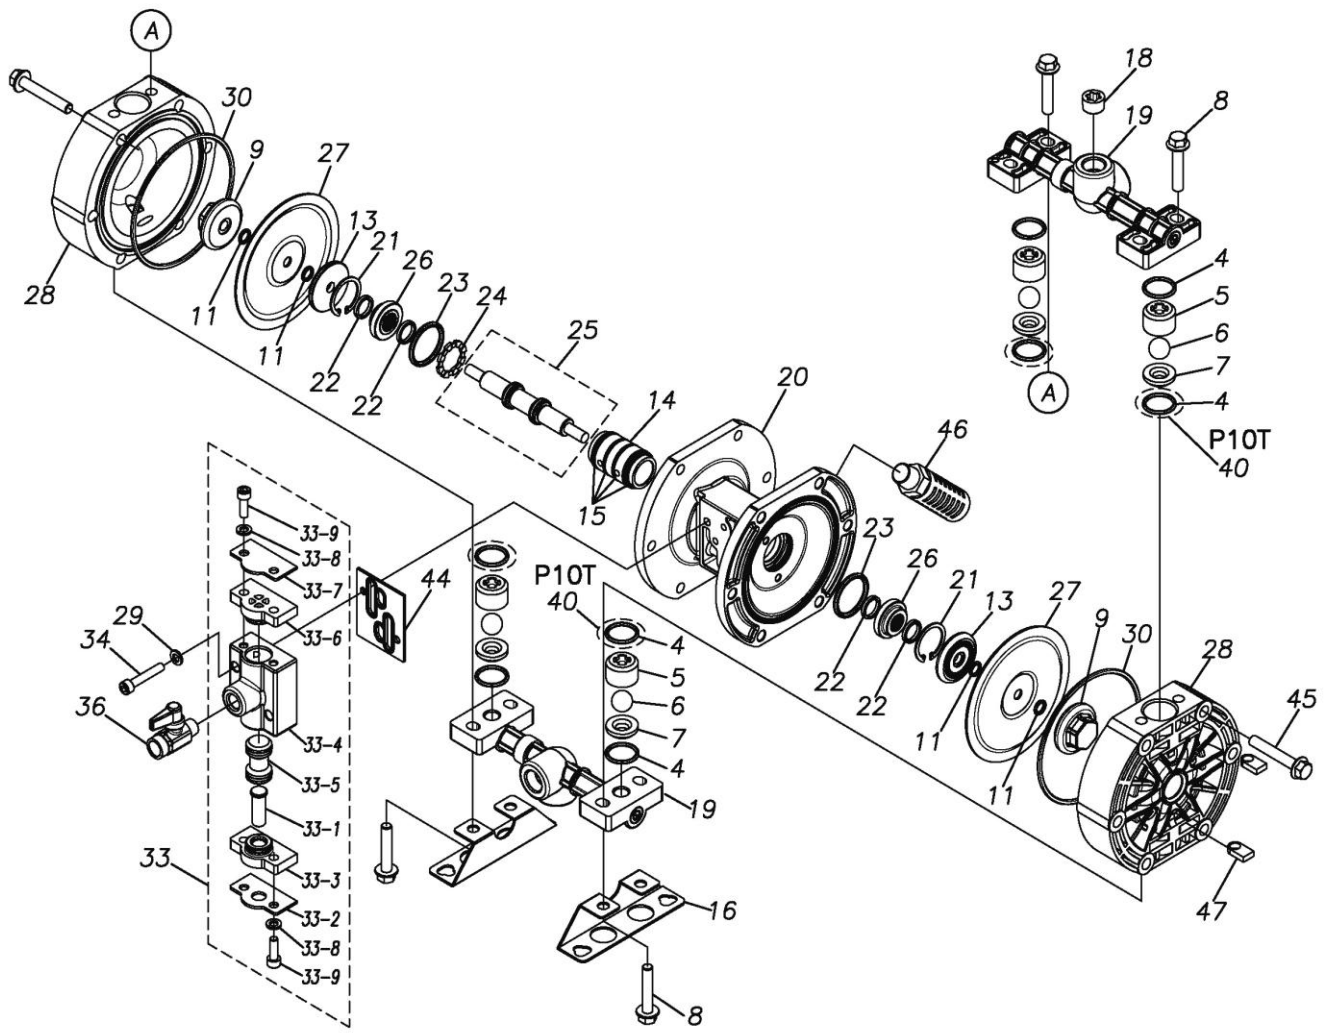

## Exploded View Drawing and Parts List

Model: **TC-X100PC-PP-NPT**

Model Number: **1D00050MNA**

Serial Number:

Service Code:

The part list and exploded view drawing as attached below indicate the full list of parts for the above mentioned pump model.

Please contact your Pump Distributor directly for more information.

Ref.No.	Parts No.	Description	Parts Component	Remark	Order Qty
4	9S1BP0021	O RING P-21	8		
5	1D20027PB	VALVE STOPPER	4		
6	1D20005NB	BALL	4		
7	1D20029PM	VALVE SEAT	4		
8	9B2210840	BOLT M8 × 40	8		
9	1D20028PM	CENTER DISK	2		
11	9S1BP0008	O RING P-8	4		
13	1E20024AM	CENTER DISK	2		
14	1D30002MM	SLEEVE	1		
15	9S1BJ1026	O RING JASO-1026	4		
16	1D30003MM	BASE	2		
18	1H30043MN	PLUG	2		
19	1D10008MN	MANIFOLD ASSEMBLY	2		
20	1D30013MN	BODY	1		
21	9R1120030	RETAINING RING	2		
22	9S2BA0014	PACKING	4		
23	9S1BG0030	O RING G-30	2		
24	1D30014MB	SPACER	1		
25	1D10004MK	CENTER ROD ASSEMBLY	1		
26	1D30015MM	CENTER ROD GUIDE	2		
27	1D20018NB	DIAPHRAGM	2		
28	1D20026PM	OUT CHAMBER	2		
29	9W2210600	SPRING LOCK WASHER M6	2		
30	9S1BG0105	O RING G-105	2		
33	1D10003MN	VALVE BODY ASSEMBLY	1		
33-1	1D30007MM	RESET BUTTON	1	The parts of #33 are available with a set as [1D10003MN: VALVE BODY ASSEMBLY]. This is also available individually.	
33-2	1D30008MM	REINFORCEMENT PLATE VALVE	1		
33-3	1D30009MB	SPOOL STOPPER LOWER	1		
33-4	1D30010MN	VALVE BODY	1		
33-5	1D10002MK	SPOOL ASSEMBLY	1		
33-6	1D30011MB	SPOOL STOPPER UPPER	1		
33-7	1D30012MM	REINFORCEMENT VALVE UPPER	1		
33-8	9W2210600	SPRING LOCK WASHER M6	4		
33-9	9B3210618	BOLT M6 × 18	4		
34	9B3220635	BOLT M6 × 35	2		
36	1E90002MN	BALL VALVE	1		
39	1H90001MB	SEAL TAPE	1		
44	1D30017MB	VALVE BODY GASKET	1		
45	9B2210850	BOLT M8 × 50	12		
46	1D90001MN	SILENCER	1		
47	1D30022MM	NAT OUT CHAMBER	8		