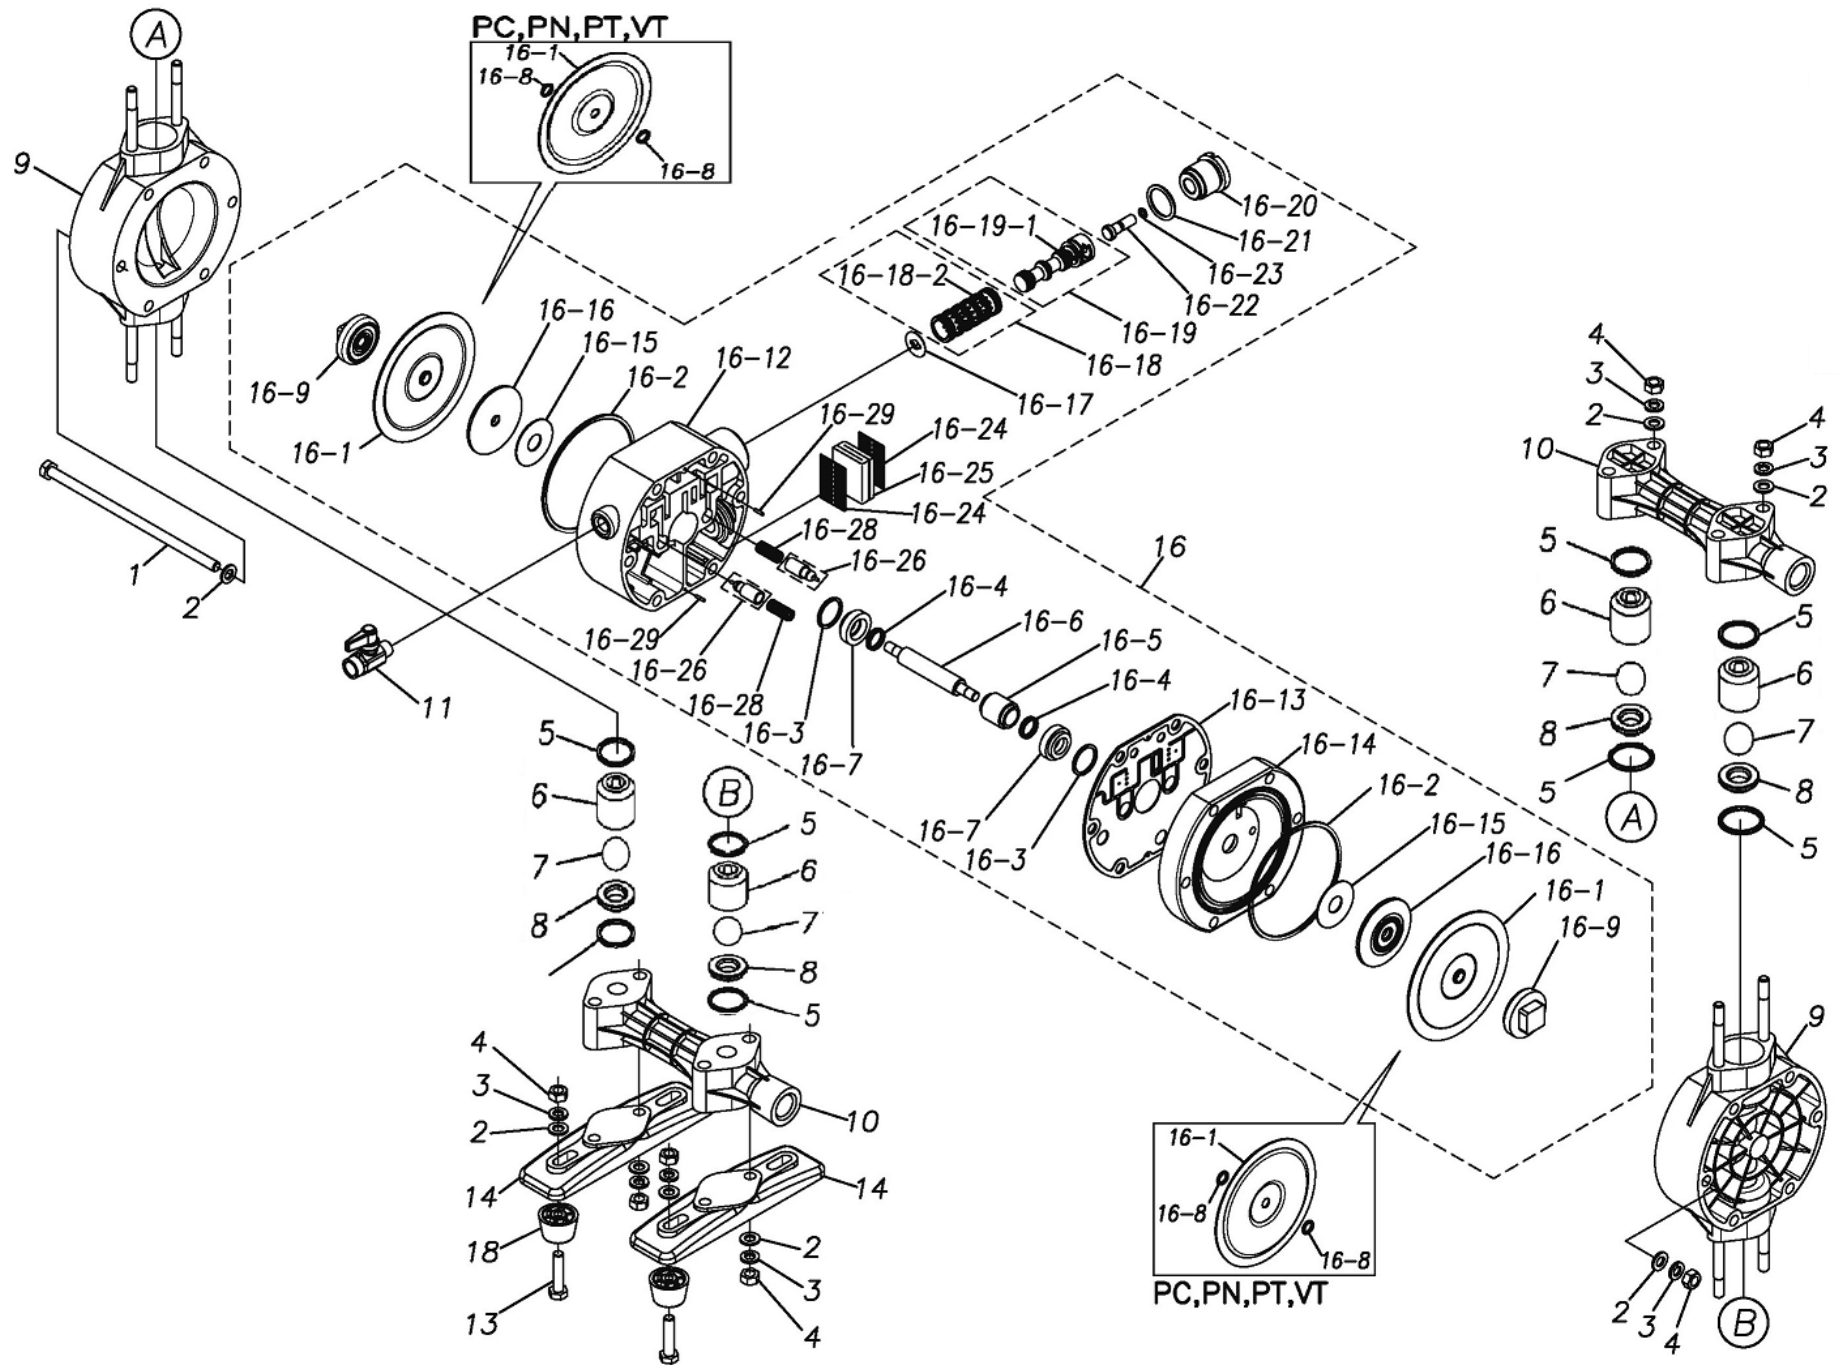

■ Parts List

TC-X151GSN-X
(TC-X151PS-BV-NPT)

NS0262

Ref.No.	Parts No.	Description	Parts Component	Remark	Order Qty	
1	9B1290804	BOLT M8 × 185	6			
2	9W1210800	PLAIN WASHER M8	24			
3	9W2210800	SPRING LOCK WASHER M8	18			
4	9N1210800	NUT M8	18			
5	9S1EP0029	O RING P-29	8			
6	BS0093	VALVE STOPPER	4			
7	1E20022EB	BALL VALVE	4			
8	BK1280	VALVE SEAT	4			
9	1E20043PM	OUT CHAMBER	2			
10	1E20046PN	MANIFOLD	2			
11	1E90002MN	BALL VALVE	1			
13	9B1210835	BOLT M8 × 35	4			
14	1E30058PB	BASE	2			
16	1E10011MN	BODY ASSEMBLY	1			
16-1	1D20020SB	DIAPHRAGM	2	The parts of #16 are available with a set as [1E10011MN:BODY ASSEMBLY]. This is also available individually.		
16-2	9S1BG0095	O RING G-95	2			
16-3	9S1BP1022	O RING P-22A	2			
16-4	9S2BA0014	PACKING	2			
16-5	1E30050MB	CENTER ROD GUIDE	1			
16-6	1E20040MM	CENTER ROD	1			
16-7	1E30051MB	BUSHING	2			
16-9	1D20011PB	CENTER DISK	2			
16-12	1E30052MN	BODY A	1			
16-13	1E30053MB	GASKET	1			
16-14	1E30054MM	BODY A	1			
16-15	1E30023MB	CUSHION	2			
16-16	1E30022MB	CENTER DISK	2			
16-17	1E30025MB	CUSHION	1			
16-18	1E10004MK	SLEEVE ASSEMBLY	1			
16-18-1	9S1BA0018	O RING AS568-018	6	The parts of #16-18 are available with a set as [1E10004MK:SLEEVE ASSEMBLY]. This is also available individually.		
16-19	1E10024MK	C SPOOL ASSEMBLY	1	The parts of #16 are available with a set as [1E10011MN:BODY ASSEMBLY]. This is also available individually.		
16-19-1	1E30031MM	SEAL RING	5	The parts of #16-19 are available with a set as [1E10024MK:C SPOOL ASSEMBLY]. This is also available individually.		
16-20	1E30026MM	CAP	1	The parts of #16 are available with a set as [1E10011MN:BODY ASSEMBLY]. This is also available individually.		
16-21	9S1BP0024	O RING P-24	1			
16-22	1E30027MM	RESET BUTTON	1			
16-23	9S1BP0005	O RING P-5	1			
16-24	1C30015MB	MESH	2			
16-25	1C30014MB	SILENCER	1			
16-26	1E10025MK	PILOT VALVE ASSEMBLY	2			
16-28	1E30024MM	SPRING	2			
16-29	9R2112008	SPRING PIN $\phi 2 \times 8$	2			
18	1H30055MB	RUBBER FEET	4