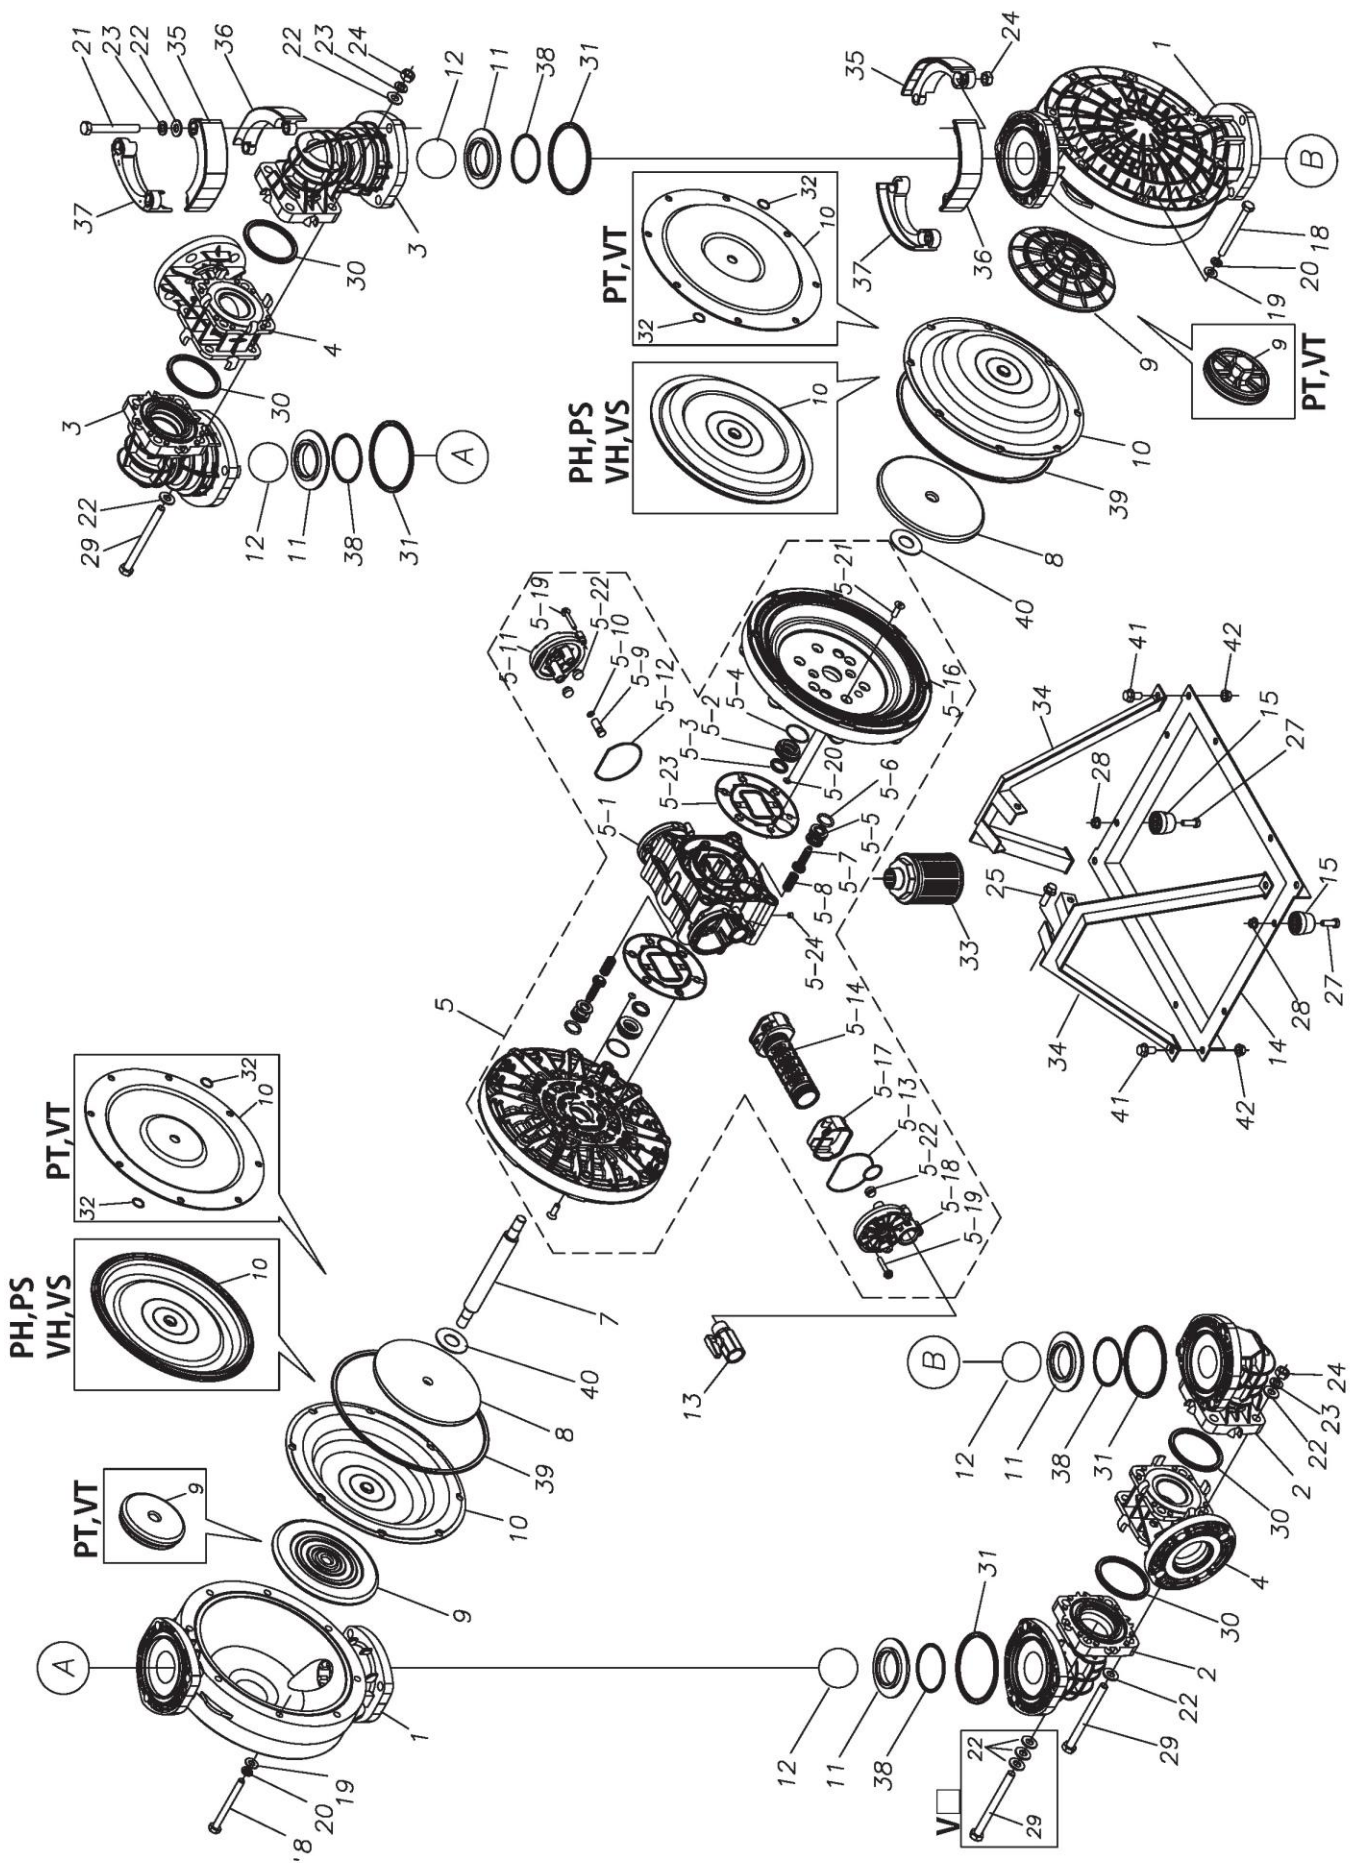

Ref.No.	Parts No.	Description	Parts Component	Remark	Order Qty	
1	1M20022KM	OUT CHAMBER	2			
2	1M20023KM	IN MANIFOLD	2			
3	1M20024KM	OUT MANIFOLD	2			
4	1M20025KM	CENTER MANIFOLD	2			
5	1M10022MN	BODY ASSEMBLY	1			
5-1	1L30054MN	BODY	1	The parts of #5 are available with a set as [1M10022MN:BODY ASSEMBLY]. This is also available individually.		
5-2	1M30026MM	BEARING CENTER ROD	2			
5-3	9S2BA0025	PACKING	2			
5-4	9S1BS0036	O RING S-36	2			
5-5	1L30063MM	PILOT VALVE SEAT	2			
5-6	9S1BP1022	O RING P-22A	2			
5-7	1L30058MB	PILOT VALVE	2			
5-8	1L30064MM	SPRING	2			
5-9	1L30065MM	RESET BUTTON	1			
5-10	9S1BP0008	O RING P-8	1			
5-11	1L30056MB	CAP	1			
5-12	1L30061MB	PACKING CAP	1			
5-13	1L30060MB	PACKING CAP IN	1			
5-14	1L10003MK	C SPOOL VALVE ASSEMBLY (Looped C®)	1			
5-16	1M30061MM	AIR CHAMBER	2			
5-17	1L30005MB	SPRING STOPPER	1			
5-18	1L30055MN	CAP IN	1			
5-19	9B2110635	BOLT M6 × 35	7			
5-20	9T6125008	SCREW M5 × 8	8			
5-21	9B5410825	BOLT M8 × 25	16			
5-22	1L30062MB	CUSHION	4			
5-23	1L30059MB	PACKING BODY	2			
5-24	9P60P9901	PLUG R1/8	2			
7	1L20044TM	CENTER ROD	1			
8	1M20031MM	CENTER DISK	2			
9	1M20035KM	CENTER DISK	2			
10	1M20002T7	DIAPHRAGM	2			
11	1M20037KM	VALVE SEAT	4			
12	1M20034TM	BALL	4			
13	1M90001MN	BALL VALVE	1			
14	1M30029MB	BASE	1			
15	1E30070MB	RUBBER FEET	4			
18	9B1291000	BOLT M10 × 105	16			
19	9W1211000	PLAIN WASHER M10	20			
20	9W2211000	SPRING LOCK WASHER M10	20			
21	9B1291200	BOLT M12 × 100	12			
22	9W1211200	PLAIN WASHER M12	32			
23	9W2211200	SPRING LOCK WASHER M12	20			
24	9N1211200	NUT M12	20			
25	9B2211030	BOLT M10 × 30	4			
27	9B1210825	BOLT M8 × 25	4			
28	9N2210800	NUT M8	4			
29	9B1291201	BOLT M12 × 137	8			
30	9S1T90004	O RING ID ϕ 82.6 W ϕ 5.7	4			
31	9S1T90005	O RING ID ϕ 102 W ϕ 6	4			
32	9S1TP0016	O RING P-16	4			
33	1L90002MN	SILENCER	1