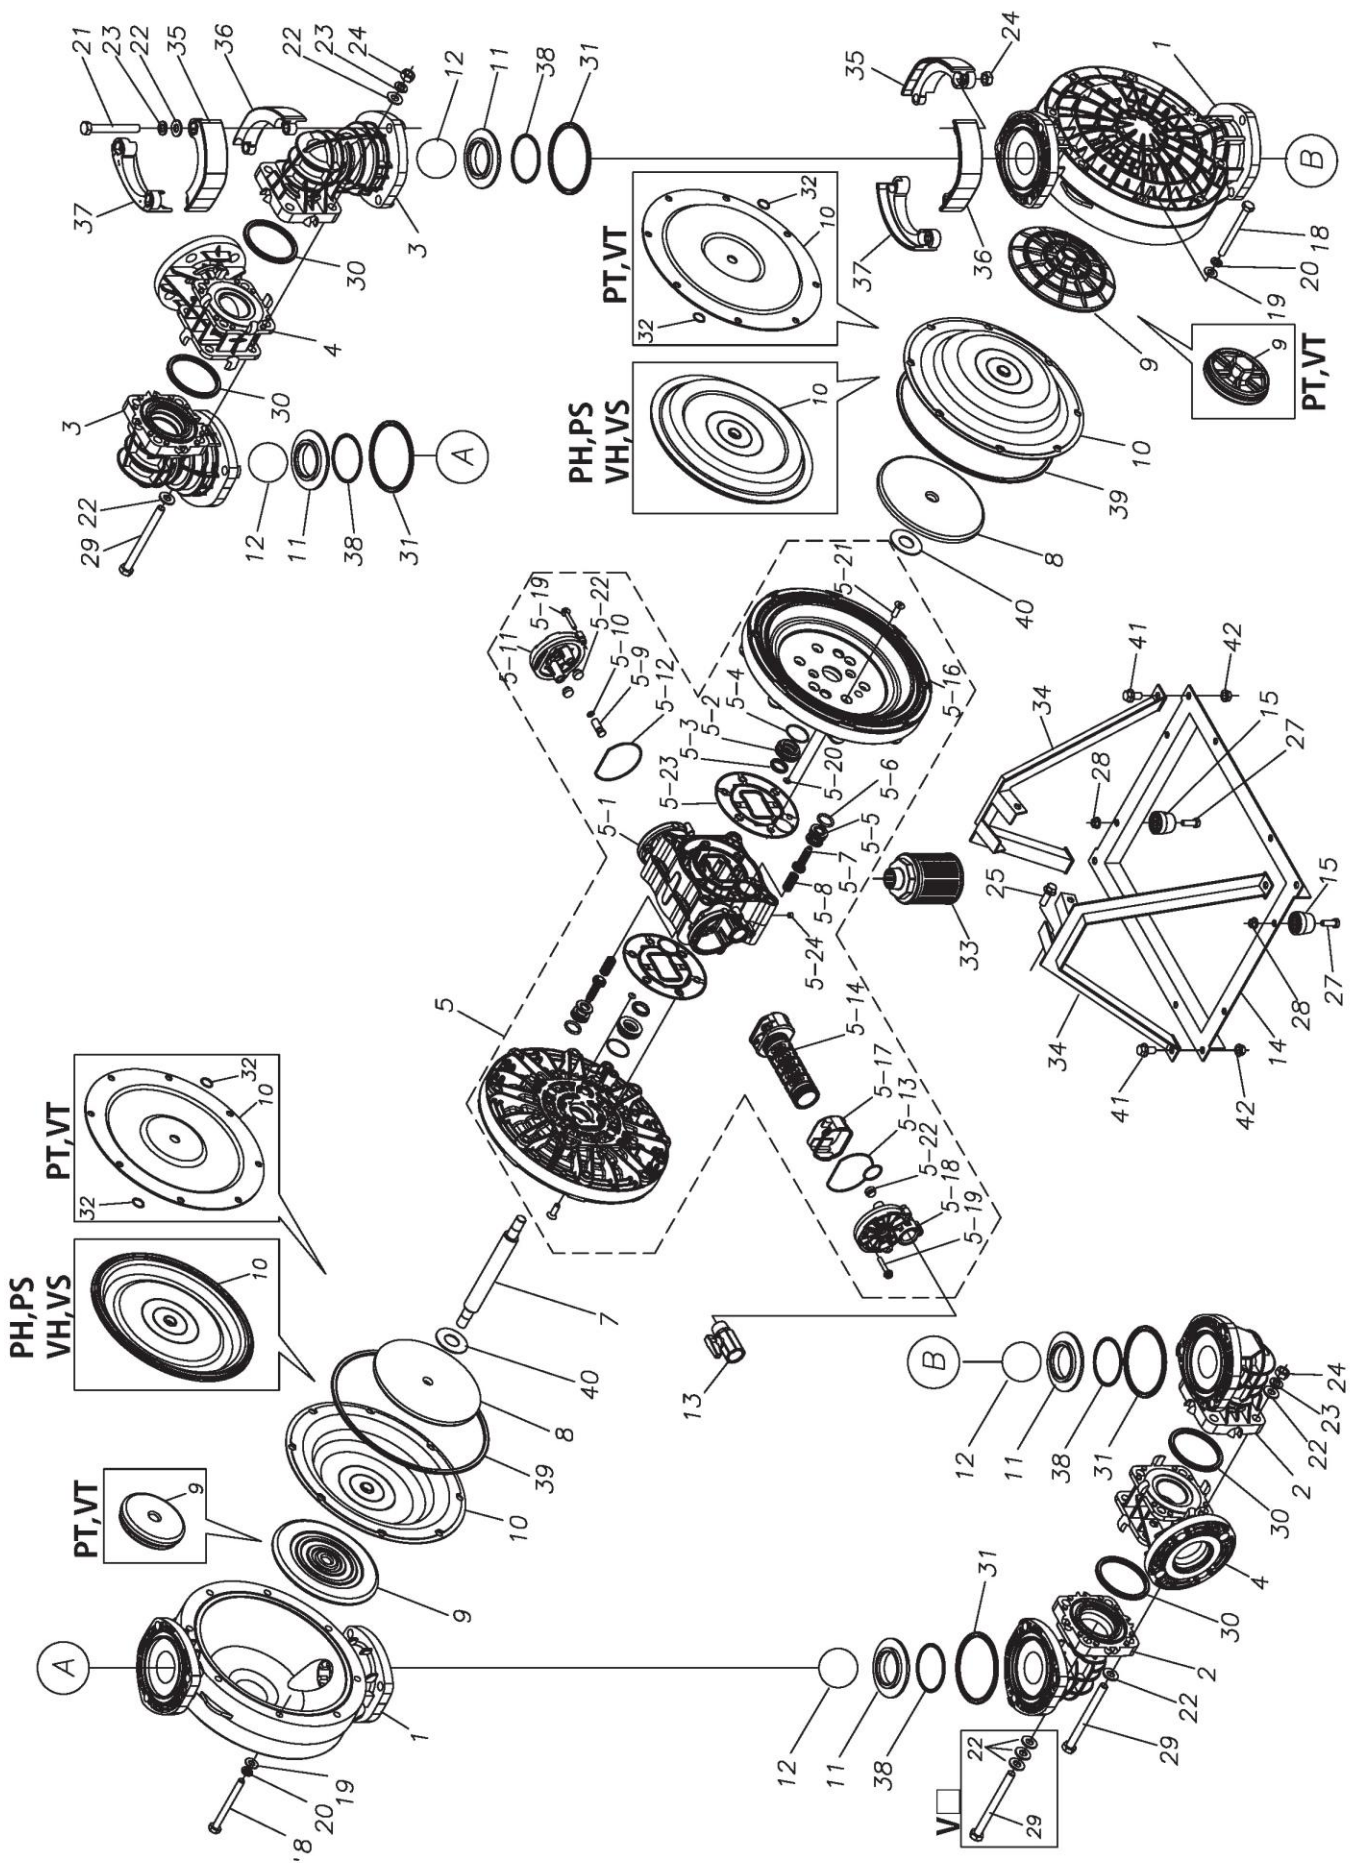

Ref.No.	Parts No.	Description	Parts Component	Remark	Order Qty	
1	1M20022PM	OUT CHAMBER	2			
2	1M20023PM	IN MANIFOLD	2			
3	1M20024PM	OUT MANIFOLD	2			
4	1M20025PM	CENTER MANIFOLD	2			
5	1M10022MN	BODY ASSEMBLY	1			
5-1	1L30054MN	BODY	1	The parts of #5 are available with a set as [1M10022MN:BODY ASSEMBLY]. This is also available individually.		
5-2	1M30026MM	BEARING CENTER ROD	2			
5-3	9S2BA0025	PACKING	2			
5-4	9S1BS0036	O RING S-36	2			
5-5	1L30063MM	PILOT VALVE SEAT	2			
5-6	9S1BP1022	O RING P-22A	2			
5-7	1L30058MB	PILOT VALVE	2			
5-8	1L30064MM	SPRING	2			
5-9	1L30065MM	RESET BUTTON	1			
5-10	9S1BP0008	O RING P-8	1			
5-11	1L30056MB	CAP	1			
5-12	1L30061MB	PACKING CAP	1			
5-13	1L30060MB	PACKING CAP IN	1			
5-14	1L10003MK	C SPOOL VALVE ASSEMBLY (Looped C®)	1			
5-16	1M30061MM	AIR CHAMBER	2			
5-17	1L30005MB	SPRING STOPPER	1			
5-18	1L30055MN	CAP IN	1			
5-19	9B2110635	BOLT M6 × 35	7			
5-20	9T6125008	SCREW M5 × 8	8			
5-21	9B5410825	BOLT M8 × 25	16			
5-22	1L30062MB	CUSHION	4			
5-23	1L30059MB	PACKING BODY	2			
5-24	9P60P9901	PLUG R1/8	2			
7	1L20044TM	CENTER ROD	1			
8	1M20031MM	CENTER DISK	2			
9	1M20035PM	CENTER DISK	2			
10	1M20002T7	DIAPHRAGM	2			
11	1M20027PM	VALVE SEAT	4			
12	1M20034TM	BALL	4			
13	1M90001MN	BALL VALVE	1			
14	1M30029MB	BASE	1			
15	1E30070MB	RUBBER FEET	4			
18	9B1291000	BOLT M10 × 105	16			
19	9W1211000	PLAIN WASHER M10	20			
20	9W2211000	SPRING LOCK WASHER M10	20			
21	9B1291200	BOLT M12 × 100	12			
22	9W1211200	PLAIN WASHER M12	28			
23	9W2211200	SPRING LOCK WASHER M12	20			
24	9N1211200	NUT M12	20			
25	9B2211030	BOLT M10 × 30	4			
27	9B1210825	BOLT M8 × 25	4			
28	9N2210800	NUT M8	4			
29	9B1291201	BOLT M12 × 137	8			
30	9S1TP0085	O RING P-85	4			
31	9S1TP0105	O RING P-105	4			
32	9S1TP0016	O RING P-16	4			
33	1L90002MN	SILENCER	1