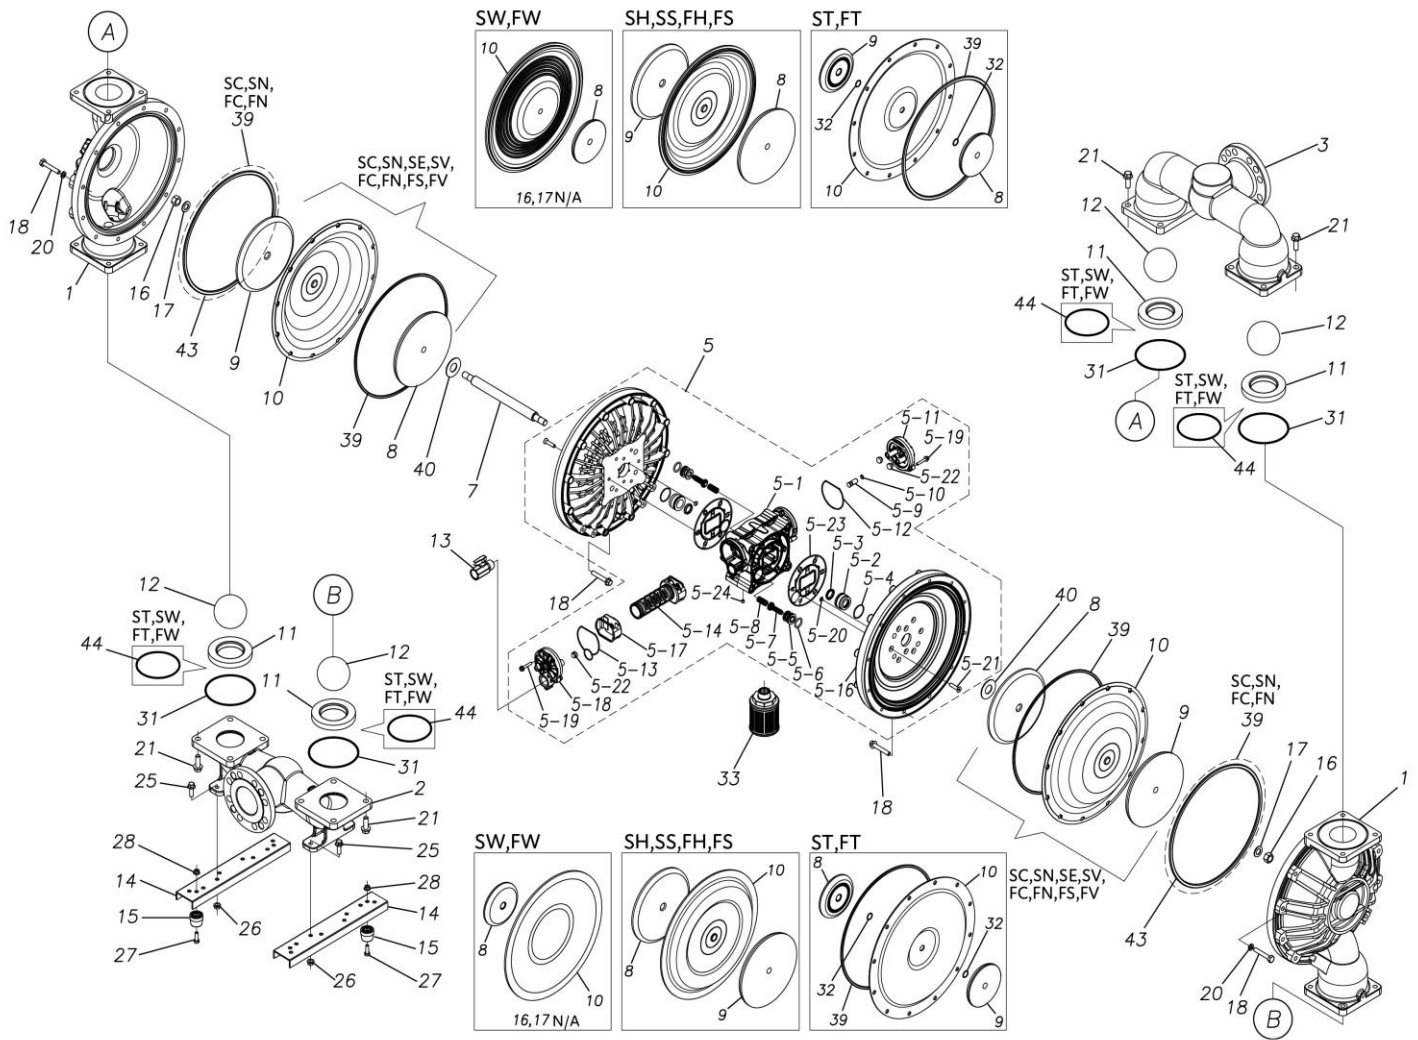

## Exploded View Drawing and Parts List

Model: **TC-X800SHA**

Model Number: **1P00335MN**

The part list and exploded view drawing as attached below indicate the full list of parts for the above mentioned pump model.

Please contact your Pump Distributor directly for more information.

■ Parts List

TC-X800SHA

1P00335MN

Ref.No.	Parts No.	Description	Parts Component	Remark
1	1P20016SM	OUT CHAMBER	2	
2	1P20017SU	IN MANIFOLD	1	
3	1P20019SU	OUT MANIFOLD	1	
5	1P10003MN	BODY ASSEMBLY	1	

Ref.No.	Parts No.	Description	Parts Component	Remark
5-1	1L30054MN	BODY	1	The parts of #5 are available with a set as [1P10003MN:BODY ASSEMBLY]. This is also available individually.
5-2	1P30001MM	BEARING CENTER ROD	2	
5-3	9S2BA0025	PACKING	2	
5-4	9S1BS0036	O RING S-36	2	
5-5	1L30063MM	PILOT VALVE SEAT	2	
5-6	9S1BP1022	O RING P-22A	2	
5-7	1P30021MB	PILOT VALVE	2	
5-8	1L30064MM	SPRING	2	
5-9	1L30065MM	RESET BUTTON	1	
5-10	9S1BP0008	O RING P-8	1	
5-11	1L30056MB	CAP	1	
5-12	1L30061MB	PACKING CAP	1	
5-13	1L30060MB	PACKING CAP IN	1	
5-14	1L10003MK	C SPOOL VALVE ASSEMBLY (Looped C®)	1	
5-16	1P30022MM	AIR CHAMBER	2	
5-17	1L30005MB	SPRING STOPPER	1	
5-18	1L30055MN	CAP IN	1	
5-19	9B2210635	BOLT M6 × 35	7	
5-20	9T6125008	SCREW M5 × 8	8	
5-21	9B5410835	BOLT M8 × 35	16	
5-22	1L30062MB	CUSHION	4	
5-23	1L30059MB	PACKING BODY	2	
5-24	9P62P9901	PLUG	2	
7	1P20044MM	CENTER ROD	1	
8	1P20028MM	CENTER DISK	2	
9	1P20039MM	CENTER DISK	2	
10	1P20037HB	DIAPHRAGM	2	
11	1P20015BB	VALVE SEAT	4	
12	1P20003BB	BALL	4	
13	1M90001MN	BALL VALVE	1	
14	1P30014MM	BASE	2	
15	1E30070MB	RUBBER FEET	4	
16	9N1731600	NUT M16 × 1.5	2	
17	9W3311600	CONED DISK SPRING M16	2	
18	9B1221070	BOLT M10 × 70	24	
20	9W4211000	SPRING LOCK WASHER M10	24	
21	9B2211240	BOLT M12 × 40	16	
25	9B2211030	BOLT M10 × 30	4	
26	9N2211000	NUT M10	4	
27	9B1110825	BOLT M8 × 25	4	
28	9N2110800	NUT M8	4	
31	9S1BG0135	O RING G-135	4	
33	1L90002MN	SILENCER	1	
40	1M30033MB	CUSHION CENTER DISK	2	
43	9S1BG0350	O RING G-350	2	