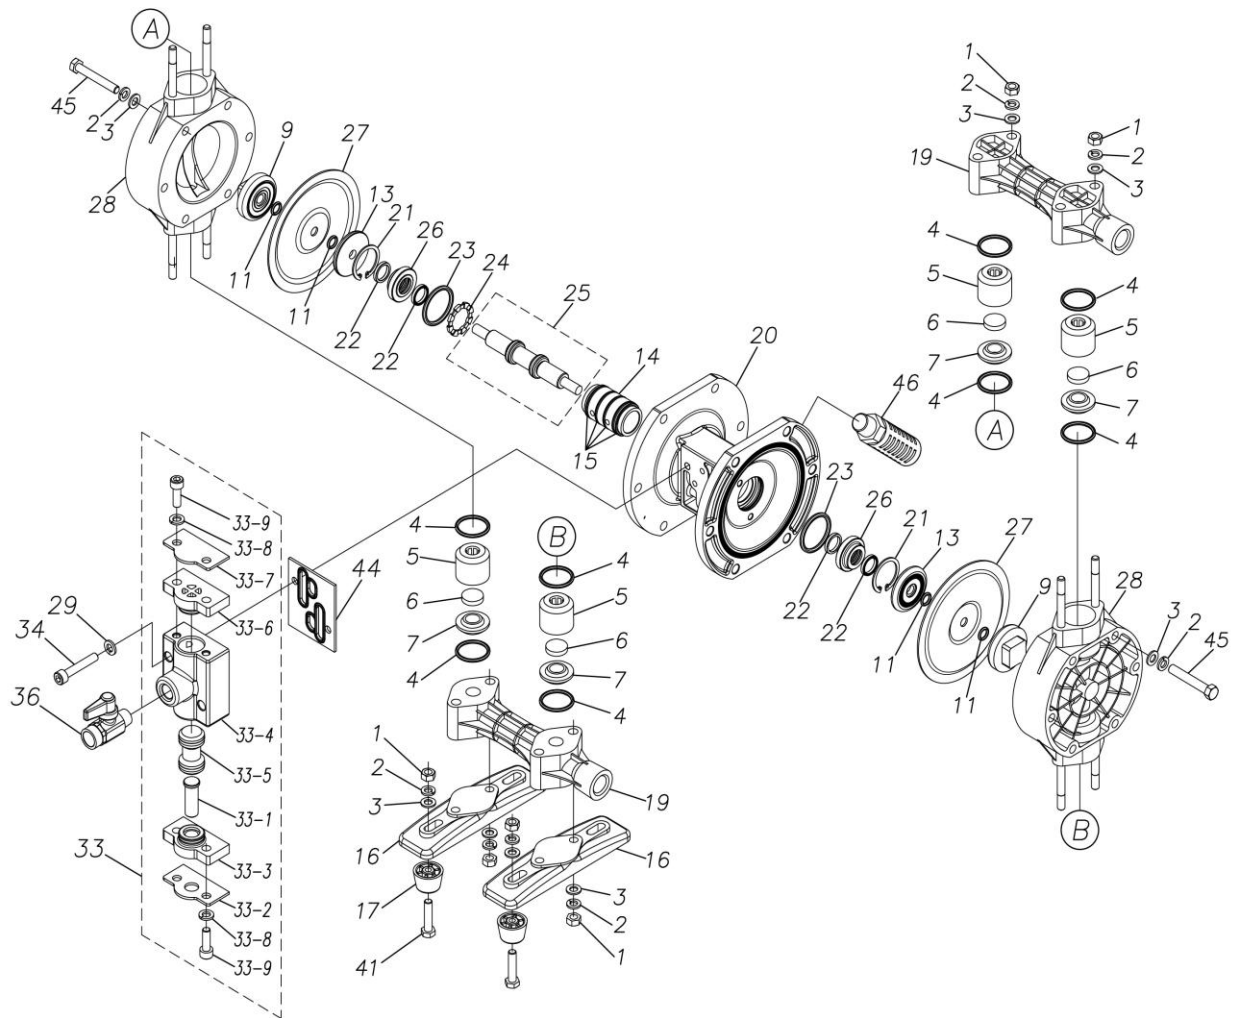

TC-X

Exploded View Drawing and Parts List

Model: **TC-X150GSN-X**

Model Number: **1E00106MN**

The part list and exploded view drawing as attached below indicate the full list of parts for the above mentioned pump model.

Please contact your Pump Distributor directly for more information.

■ Parts List

TC-X150GSN-X

1E00106MN

Ref.No.	Parts No.	Description	Parts Component	Remark
1	9N1210800	NUT M8	12	
2	9W2210800	SPRING LOCK WASHER M8	24	
3	9W1210800	PLAIN WASHER M8	24	
4	9S1EP0029	O RING P-29	8	
5	1E20056PB	VALVE STOPPER	4	
6	1E20020TM	FLAT VALVE	4	
7	1E20057PB	VALVE SEAT	4	
9	1D20011PB	CENTER DISK	2	
13	1E20024AM	CENTER DISK	2	
14	1D30023MM	SLEEVE	1	
15	9S1BJ1026	O RING JASO-1026	4	
16	1E30058PB	BASE	2	
17	1H30055MB	RUBBER FEET	4	
19	1E20058PN	MANIFOLD	2	
20	1D30013MN	BODY	1	
21	9R1120030	RETAINING RING	2	
22	9S2BA0014	PACKING	4	
23	9S1BG0030	O RING G-30	2	
24	1D30014MB	SPACER	1	
25	1D10004MK	CENTER ROD ASSEMBLY	1	
26	1D30015MM	CENTER ROD GUIDE	2	
27	1D20020SB	DIAPHRAGM	2	
28	1E20043PM	OUT CHAMBER	2	
29	9W2210600	SPRING LOCK WASHER M6	2	

Ref.No.	Parts No.	Description	Parts Component	Remark
33	1D10003MN	VALVE BODY ASSEMBLY	1	
33-1	1D30007MM	RESET BUTTON	1	The parts of #33 are available with a set as [1D10003MN: VALVE BODY ASSEMBLY]. This is also available individually.
33-2	1D30008MM	REINFORCEMENT PLATE VALVE LOWER	1	
33-3	1D30009MB	SPOOL STOPPER LOWER	1	
33-4	1D30010MN	VALVE BODY	1	
33-5	1D10002MK	SPOOL ASSEMBLY	1	
33-6	1D30011MB	SPOOL STOPPER UPPER	1	
33-7	1D30012MM	REINFORCEMENT VALVE UPPER	1	
33-8	9W2210600	SPRING LOCK WASHER M6	4	
33-9	9B3210618	BOLT M6 × 18	4	
34	9B3220635	BOLT M6 × 35	2	
36	1E90002MN	BALL VALVE	1	
41	9B1210835	BOLT M8 × 35	4	
44	1D30017MB	VALVE BODY GASKET	1	
45	9B1210865	BOLT M8 × 65	12	
46	1D90001MN	SILENCER	1	