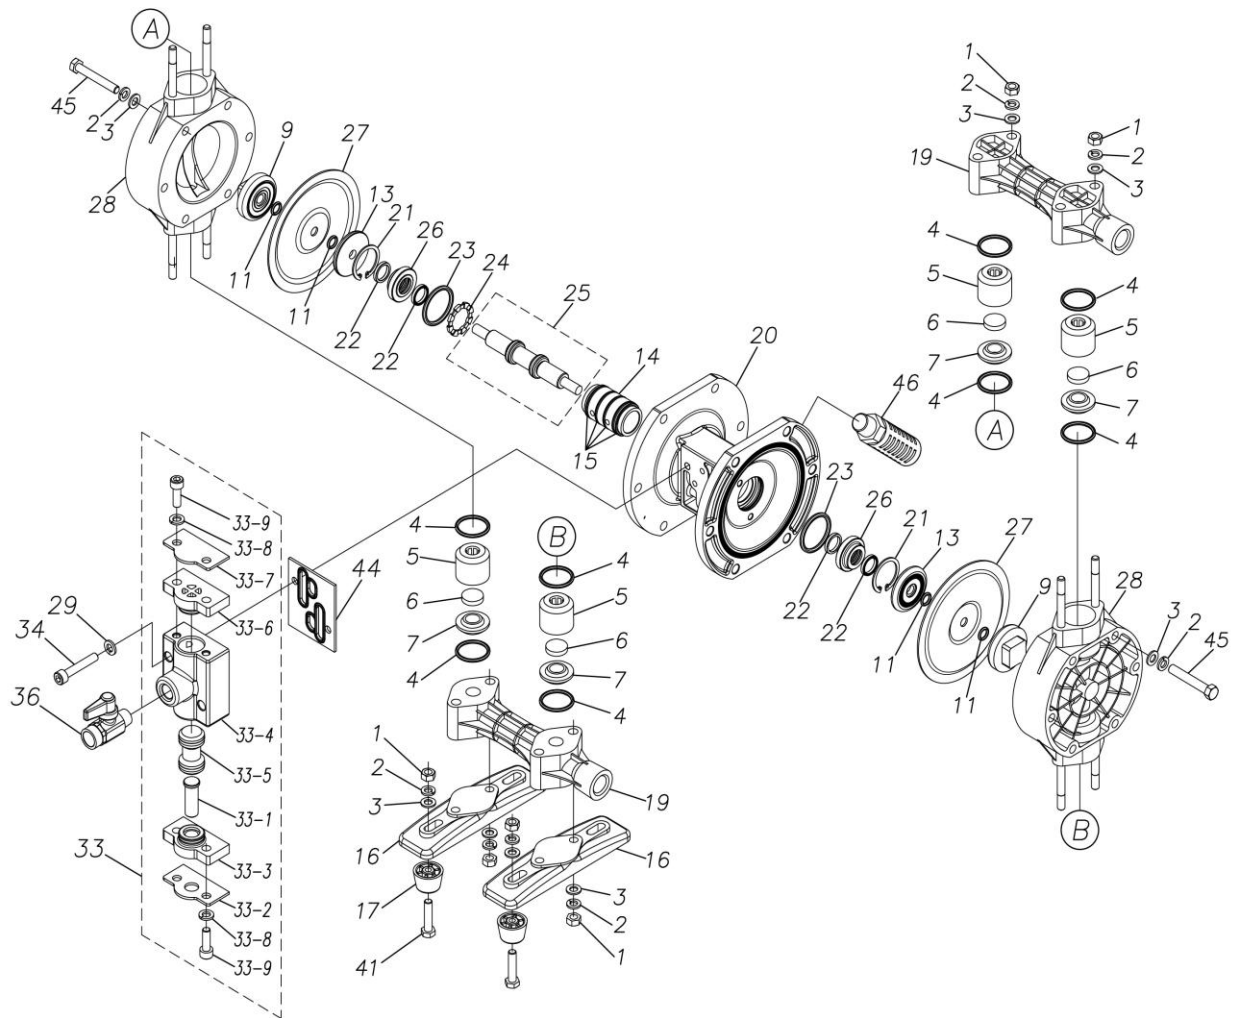

TC-X

Exploded View Drawing and Parts List

Model: **TC-X150GNN-X**

Model Number: **1E00103MN**

The part list and exploded view drawing as attached below indicate the full list of parts for the above mentioned pump model.

Please contact your Pump Distributor directly for more information.

■ Parts List

TC-X150GNN-X

1E00103MN

Ref.No.	Parts No.	Description	Parts Component	Remark
1	9N1210800	NUT M8	12	
2	9W2210800	SPRING LOCK WASHER M8	24	
3	9W1210800	PLAIN WASHER M8	24	
4	9S1BP0029	O RING P-29	8	
5	1E20056PB	VALVE STOPPER	4	
6	1E20020TM	FLAT VALVE	4	
7	1E20057PB	VALVE SEAT	4	
9	1D20011PB	CENTER DISK	2	
11	9S1BP0008	O RING P-8	4	
13	1E20024AM	CENTER DISK	2	
14	1D30023MM	SLEEVE	1	
15	9S1BJ1026	O RING JASO-1026	4	
16	1E30058PB	BASE	2	
17	1H30055MB	RUBBER FEET	4	
19	1E20058PN	MANIFOLD	2	
20	1D30013MN	BODY	1	
21	9R1120030	RETAINING RING	2	
22	9S2BA0014	PACKING	4	
23	9S1BG0030	O RING G-30	2	
24	1D30014MB	SPACER	1	
25	1D10004MK	CENTER ROD ASSEMBLY	1	
26	1D30015MM	CENTER ROD GUIDE	2	
27	1D20018BB	DIAPHRAGM	2	
28	1E20043PM	OUT CHAMBER	2	

Ref.No.	Parts No.	Description	Parts Component	Remark
29	9W2210600	SPRING LOCK WASHER M6	2	
33	1D10003MN	VALVE BODY ASSEMBLY	1	
33-1	1D30007MM	RESET BUTTON	1	The parts of #33 are available with a set as [1D10003MN: VALVE BODY ASSEMBLY]. This is also available individually.
33-2	1D30008MM	REINFORCEMENT PLATE VALVE LOWER	1	
33-3	1D30009MB	SPOOL STOPPER LOWER	1	
33-4	1D30010MN	VALVE BODY	1	
33-5	1D10002MK	SPOOL ASSEMBLY	1	
33-6	1D30011MB	SPOOL STOPPER UPPER	1	
33-7	1D30012MM	REINFORCEMENT VALVE UPPER	1	
33-8	9W2210600	SPRING LOCK WASHER M6	4	
33-9	9B3210618	BOLT M6 × 18	4	
34	9B3220635	BOLT M6 × 35	2	
36	1E90002MN	BALL VALVE	1	
41	9B1210835	BOLT M8 × 35	4	
44	1D30017MB	VALVE BODY GASKET	1	
45	9B1210865	BOLT M8 × 65	12	
46	1D90001MN	SILENCER	1	