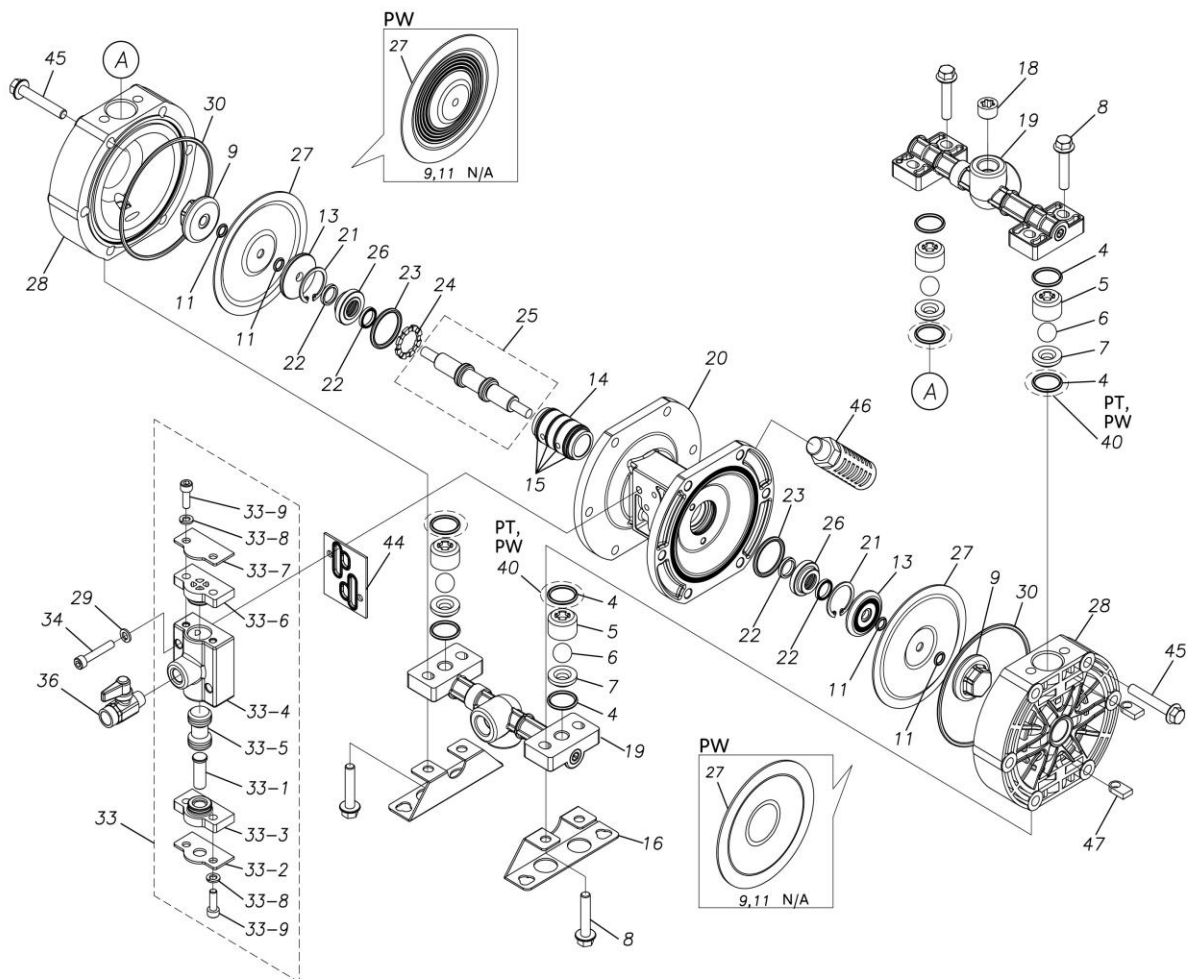

## Exploded View Drawing and Parts List

Model: **TC-X101PCN**

Model Number: **1D00025MN**

The part list and exploded view drawing as attached below indicate the full list of parts for the above mentioned pump model.

Please contact your Pump Distributor directly for more information.

■ Parts List

TC-X101PCN

1D0025MN

Ref.No.	Parts No.	Description	Parts Component	Remark
4	9S1BP0021	O RING P-21	8	
5	1D20027PB	VALVE STOPPER	4	
6	1D20005NB	BALL	4	
7	1D20029PM	VALVE SEAT	4	
8	9B2210840	BOLT M8 × 40	8	
9	1D20028PM	CENTER DISK	2	
11	9S1BP0008	O RING P-8	4	
13	1E20024AM	CENTER DISK	2	
14	1D30023MM	SLEEVE	1	
15	9S1BJ1026	O RING JASO-1026	4	
16	1D30003MM	BASE	2	
18	1H30043MN	PLUG	2	
19	1D10008MN	MANIFOLD ASSEMBLY	2	
20	1D30013MN	BODY	1	
21	9R1120030	RETAINING RING	2	
22	9S2BA0014	PACKING	4	
23	9S1BG0030	O RING G-30	2	
24	1D30014MB	SPACER	1	
25	1D10004MK	CENTER ROD ASSEMBLY	1	
26	1D30015MM	CENTER ROD GUIDE	2	
27	1D20018NB	DIAPHRAGM	2	
28	1D20026PM	OUT CHAMBER	2	
29	9W2210600	SPRING LOCK WASHER M6	2	
30	9S1BG0105	O RING G-105	2	

Ref.No.	Parts No.	Description	Parts Component	Remark
33	1D10003MN	VALVE BODY ASSEMBLY	1	The parts of #33 are available with a set as [1D10003MN: VALVE BODY ASSEMBLY]. This is also available individually.
33-1	1D30007MM	RESET BUTTON	1	
33-2	1D30008MM	REINFORCEMENT PLATE VALVE LOWER	1	
33-3	1D30009MB	SPOOL STOPPER LOWER	1	
33-4	1D30010MN	VALVE BODY	1	
33-5	1D10002MK	SPOOL ASSEMBLY	1	
33-6	1D30011MB	SPOOL STOPPER UPPER	1	
33-7	1D30012MM	REINFORCEMENT VALVE UPPER	1	
33-8	9W2210600	SPRING LOCK WASHER M6	4	
33-9	9B3210618	BOLT M6 × 18	4	
34	9B3220635	BOLT M6 × 35	2	
36	1E90002MN	BALL VALVE	1	
39	1H90001MB	SEAL TAPE	1	
44	1D30017MB	VALVE BODY GASKET	1	
45	9B2210850	BOLT M8 × 50	12	
46	1D90001MN	SILENCER	1	
47	1D30022MM	NAT OUT CHAMBER	8	